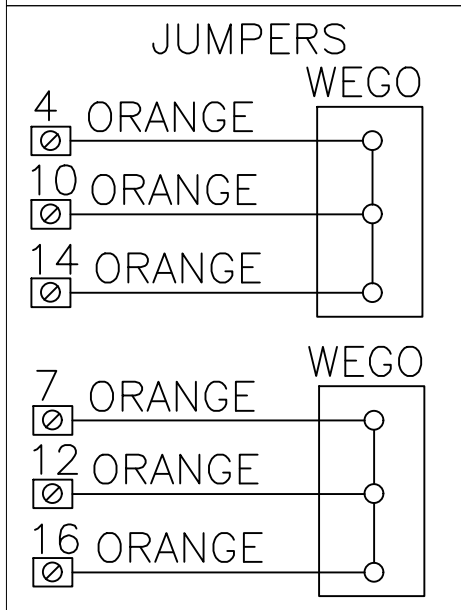

1351 KIDDE WIRE DIAGRAM

16 GAUGE WIRE ROUTED IN FLEXIBLE CONDUIT FOR ALL CONNECTION TO AND FROM CONTROL BOX