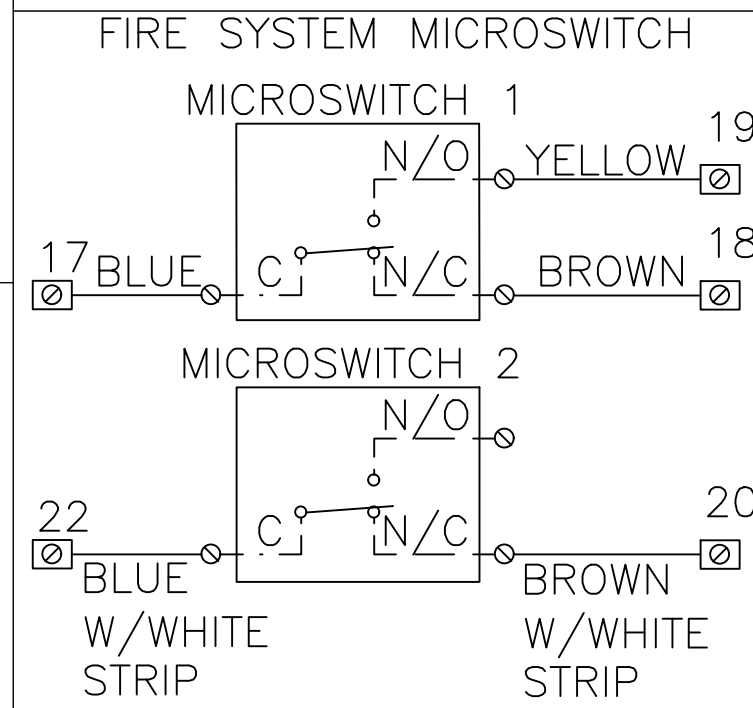

1351 KIDDE WIRE DIAGRAM

16 GAUGE WIRE ROUTED IN FLEXIBLE CONDUIT FOR ALL CONNECTION TO AND FROM CONTROL BOX