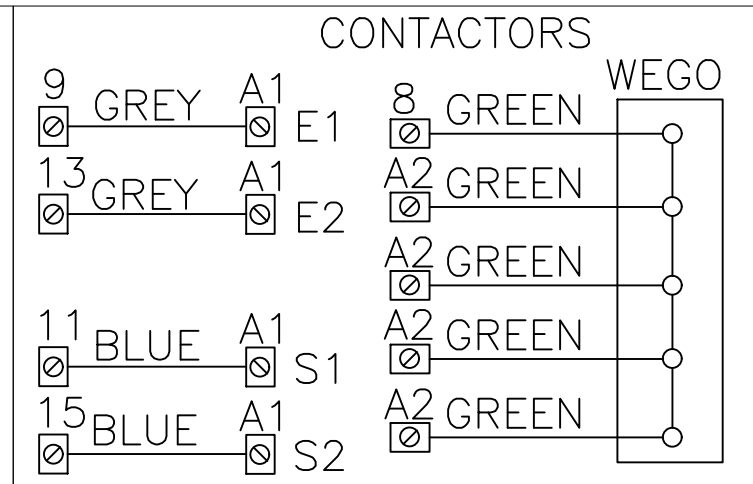

1351 KIDDE WIRE DIAGRAM

16 GAUGE WIRE ROUTED IN FLEXIBLE CONDUIT FOR ALL CONNECTION TO AND FROM CONTROL BOX