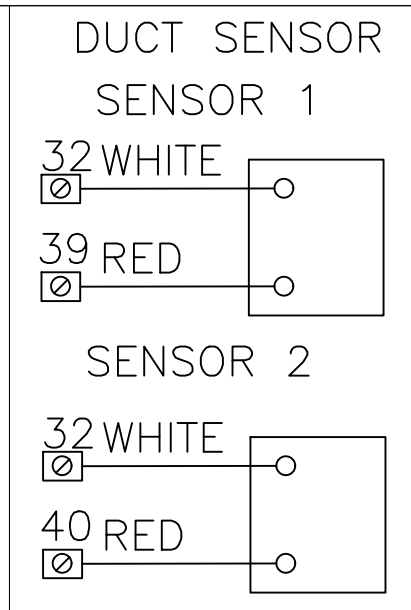

1351 KIDDE WIRE DIAGRAM

16 GAUGE WIRE ROUTED IN FLEXIBLE CONDUIT FOR ALL CONNECTION TO AND FROM CONTROL BOX