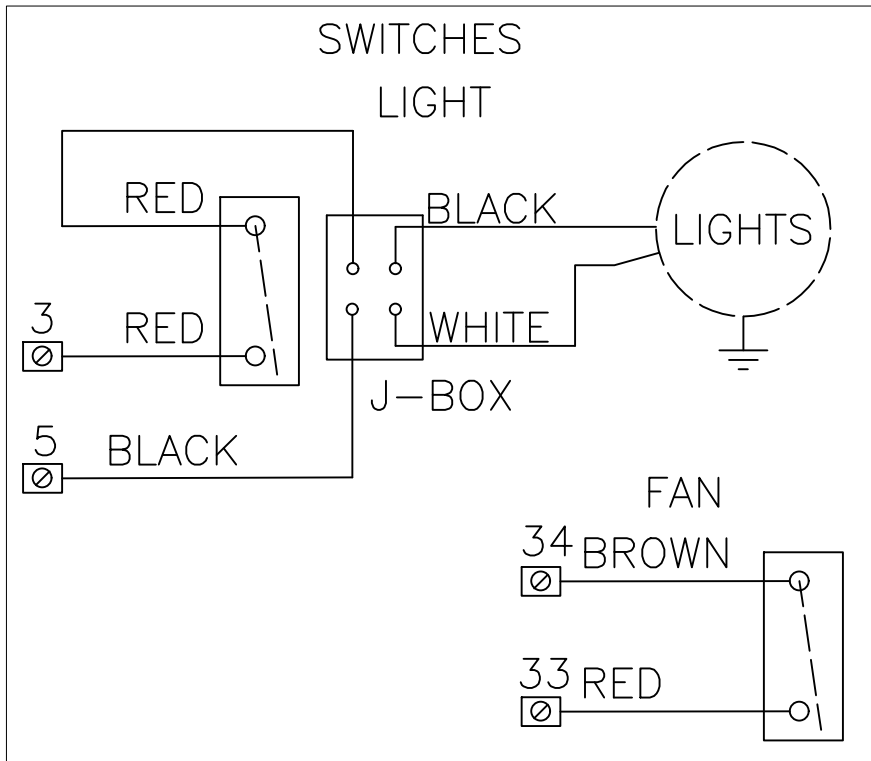

1351 KIDDE WIRE DIAGRAM

16 GAUGE WIRE ROUTED IN FLEXIBLE CONDUIT FOR ALL CONNECTION TO AND FROM CONTROL BOX