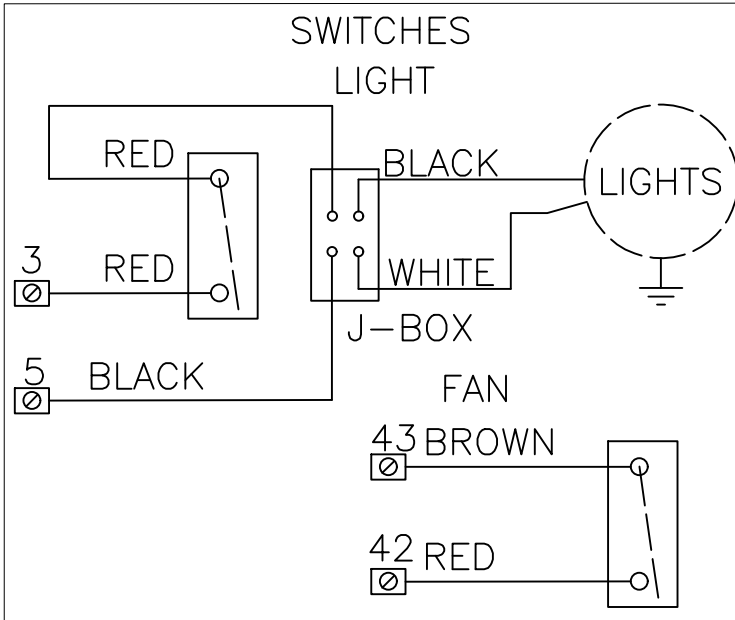

1353 KIDDE WIRE DIAGRAM

16 GAUGE WIRE ROUTED IN FLEXIBLE CONDUIT FOR ALL CONNECTION TO AND FROM CONTROL BOX