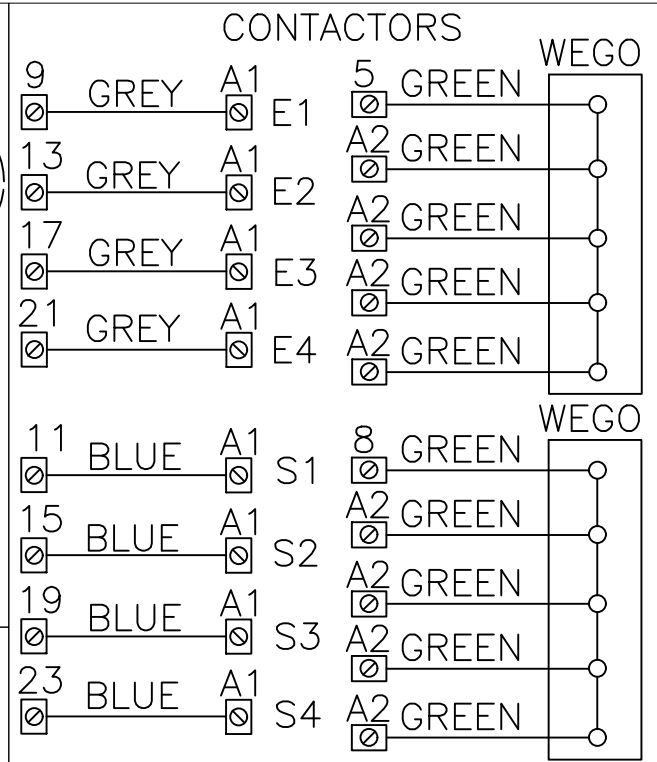

1353 KIDDE WIRE DIAGRAM

16 GAUGE WIRE ROUTED IN FLEXIBLE CONDUIT FOR ALL CONNECTION TO AND FROM CONTROL BOX