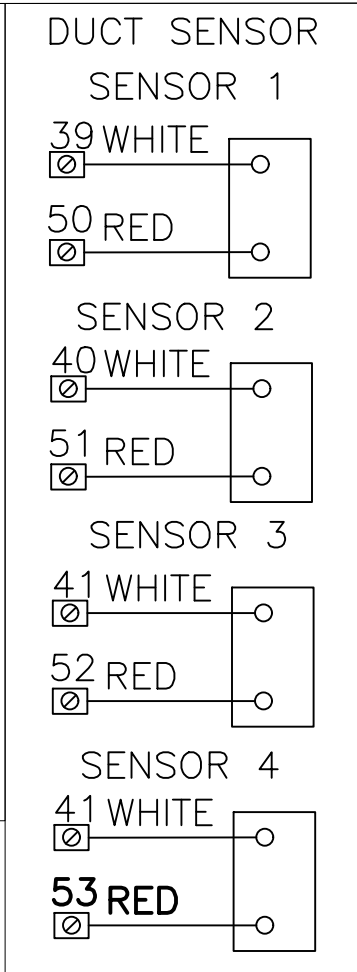

1353 KIDDE WIRE DIAGRAM

16 GAUGE WIRE ROUTED IN FLEXIBLE CONDUIT FOR ALL CONNECTION TO AND FROM CONTROL BOX