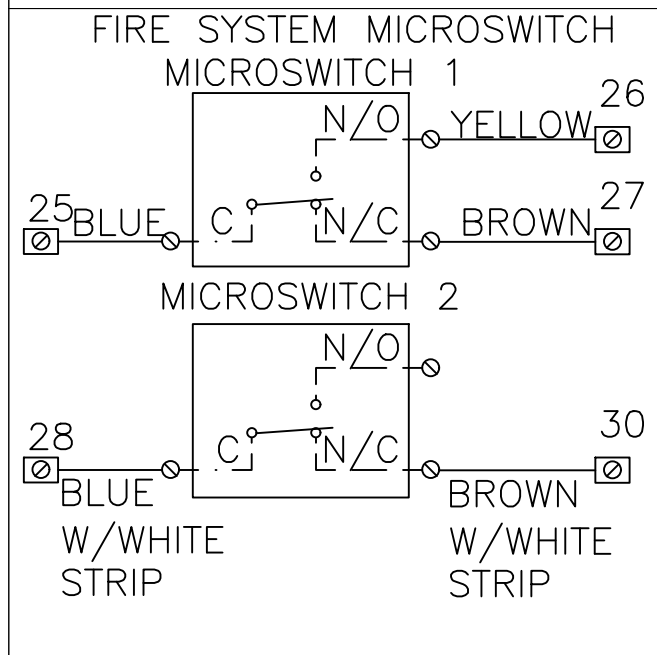

1353 KIDDE WIRE DIAGRAM

16 GAUGE WIRE ROUTED IN FLEXIBLE CONDUIT FOR ALL CONNECTION TO AND FROM CONTROL BOX