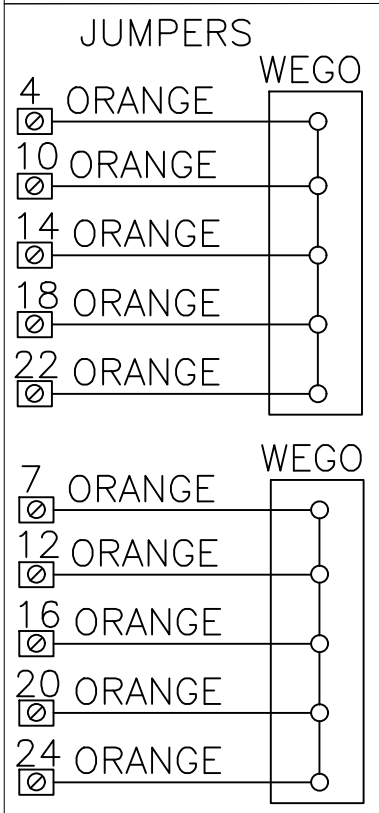

1353 KIDDE WIRE DIAGRAM

16 GAUGE WIRE ROUTED IN FLEXIBLE CONDUIT FOR ALL CONNECTION TO AND FROM CONTROL BOX