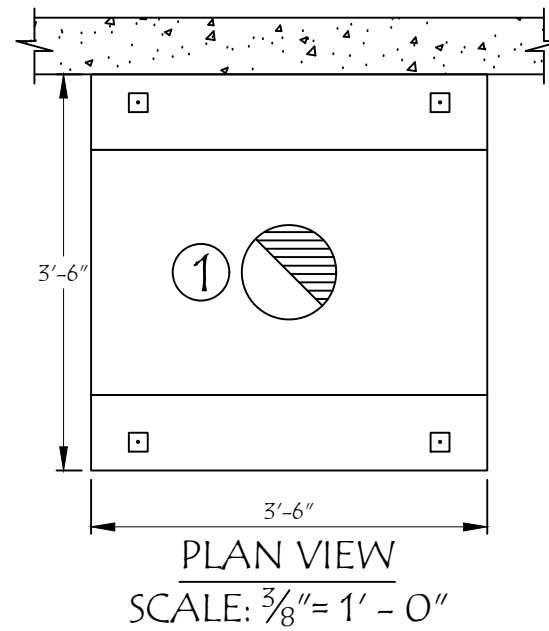

172 REASER COURT PHONE: 440-365-1399 TOLL FREE PH: 800-715-1014 WWW.HOODMART.COM  
 ELYRIA, OHIO 44035 FAX: 440-365-2100 TOLL FREE FAX: 800-716-1214 SALES@HOODMART.COM

HOOD NO.	MODEL	LENGTH	MAX. COOKING TEMP.	① EXHAUST PLENUM					② SUPPLY PLENUM					HOOD CONSTRUCTION
				TOTAL EXH. CFM	RISER(S)				TOTAL SUP. CFM	RISER(S)				
DIA.	QTY.	CFM	S.P.		WIDTH	LENG.	QTY..	CFM		S.P.				
1	COND.	42" NOM 42" OD	700 Deg.	700	10"	1	700	0.5"	-	-	-	-	-	STAINLESS/ALUMINIZED

DUCT OPENING ARE  
RECOMMENDED  
SIZES  
OPENINGS TO BE PUT  
IN FIELD

172 REASER COURT    PHONE: 440-365-1399    TOLL FREE PH: 800-715-1014    WWW.HOODMART.COM  
 ELYRIA, OHIO 44035    FAX: 440-365-2100    TOLL FREE FAX: 800-716-1214    SALES@HOODMART.COM

NOT TO SCALE

FAN MODEL	A	B	C	D	WT. LBS.
10D-DB	21 $\frac{1}{8}$ "	13 $\frac{1}{4}$ "	3 $\frac{3}{16}$ "	16" SQ.	24 LBS.

FAN UNIT NO.	FAN UNIT MODEL#	① EXHAUST FAN								
		MODEL	TAG	CFM	S.P.	RPM	H.P.	Ø	VOLTS	FLA
1	10D-DB EF-1	10D-DB	EF-1	700	0.25"	1550	1/10	1	115	-

172 REASER COURT    PHONE: 440-365-1399    TOLL FREE PH: 800-715-1014    WWW.HOODMART.COM  
ELYRIA, OHIO 44035    FAX: 440-365-2100    TOLL FREE FAX: 800-716-1214    SALES@HOODMART.COM

SIDE VIEW - CONDENSATE  
SCALE:  $\frac{3}{8}'' = 1' - 0''$