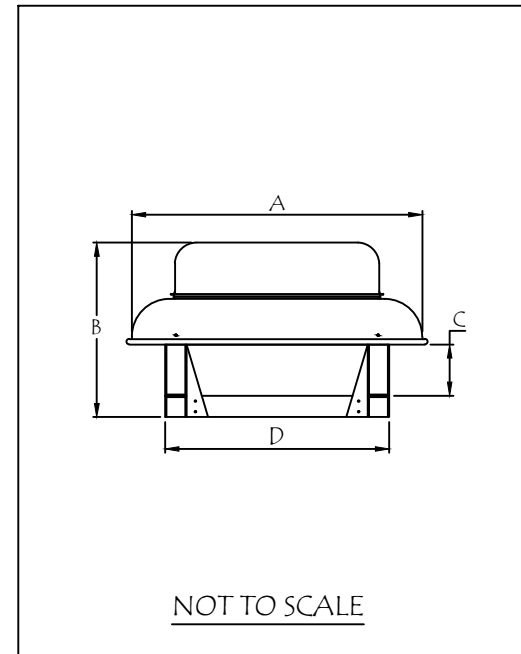

172 REASER COURT PHONE: 440-365-1399 TOLL FREE PH: 800-715-1014 WWW.HOODMART.COM  
 ELYRIA, OHIO 44035 FAX: 440-365-2100 TOLL FREE FAX: 800-716-1214 SALES@HOODMART.COM

HOOD NO.	MODEL	LENGTH	MAX. COOKING TEMP.	① EXHAUST PLENUM					② SUPPLY PLENUM					HOOD CONSTRUCTION
				TOTAL EXH. CFM	RISER(S)				TOTAL SUP. CFM	RISER(S)				
DIA.	QTY.	CFM	S.P.		WIDTH	LENG.	QTY..	CFM		S.P.				
1	COND.	42" NOM 42" OD	700 Deg.	700	10"	1	700	0.5"	-	-	-	-	-	STAINLESS/ALUMINIZED

DUCT OPENING ARE  
RECOMMENDED  
SIZES  
OPENINGS TO BE PUT  
IN FIELD

172 REASER COURT    PHONE: 440-365-1399    TOLL FREE PH: 800-715-1014    WWW.HOODMART.COM  
 ELYRIA, OHIO 44035    FAX: 440-365-2100    TOLL FREE FAX: 800-716-1214    SALES@HOODMART.COM

NOT TO SCALE

FAN MODEL	A	B	C	D	WT. LBS.
10D-DB	21 $\frac{1}{8}$ "	13 $\frac{1}{4}$ "	3 $\frac{3}{16}$ "	16" SQ.	24 LBS.

FAN UNIT NO.	FAN UNIT MODEL#	① EXHAUST FAN								
		MODEL	TAG	CFM	S.P.	RPM	H.P.	Ø	VOLTS	FLA
1	10D-DB EF-1	10D-DB	EF-1	700	0.25"	1550	1/10	1	115	-

172 REASER COURT    PHONE: 440-365-1399    TOLL FREE PH: 800-715-1014    WWW.HOODMART.COM  
ELYRIA, OHIO 44035    FAX: 440-365-2100    TOLL FREE FAX: 800-716-1214    SALES@HOODMART.COM

SIDE VIEW - CONDENSATE  
SCALE:  $\frac{3}{8}'' = 1' - 0''$