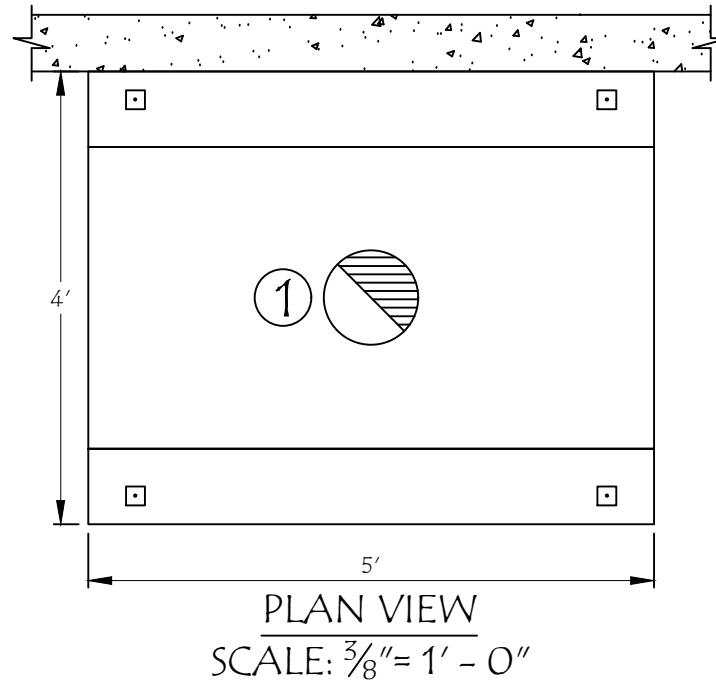

172 REASER COURT PHONE: 440-365-1399 TOLL FREE PH: 800-715-1014 WWW.HOODMART.COM
 ELYRIA, OHIO 44035 FAX: 440-365-2100 TOLL FREE FAX: 800-716-1214 SALES@HOODMART.COM

HOOD NO.	MODEL	LENGTH	MAX. COOKING TEMP.	① EXHAUST PLENUM					② SUPPLY PLENUM					HOOD CONSTRUCTION
				TOTAL EXH. CFM	RISER(S)				TOTAL SUP. CFM	RISER(S)				
DIA.	QTY.	CFM	S.P.		WIDTH	LENG.	QTY..	CFM		S.P.				
1	COND.	60" NOM 60" OD	700 Deg.	1000	10"	1	1000	0.5"	-	-	-	-	-	STAINLESS/ALUMINIZED

DUCT OPENING ARE
RECOMMENDED
SIZES
OPENINGS TO BE PUT
IN FIELD

172 REASER COURT PHONE: 440-365-1399 TOLL FREE PH: 800-715-1014 WWW.HOODMART.COM
 ELYRIA, OHIO 44035 FAX: 440-365-2100 TOLL FREE FAX: 800-716-1214 SALES@HOODMART.COM

172 REASER COURT PHONE: 440-365-1399 TOLL FREE PH: 800-715-1014 WWW.HOODMART.COM
ELYRIA, OHIO 44035 FAX: 440-365-2100 TOLL FREE FAX: 800-716-1214 SALES@HOODMART.COM

SIDE VIEW - CONDENSATE
SCALE: $\frac{3}{8}'' = 1' - 0''$