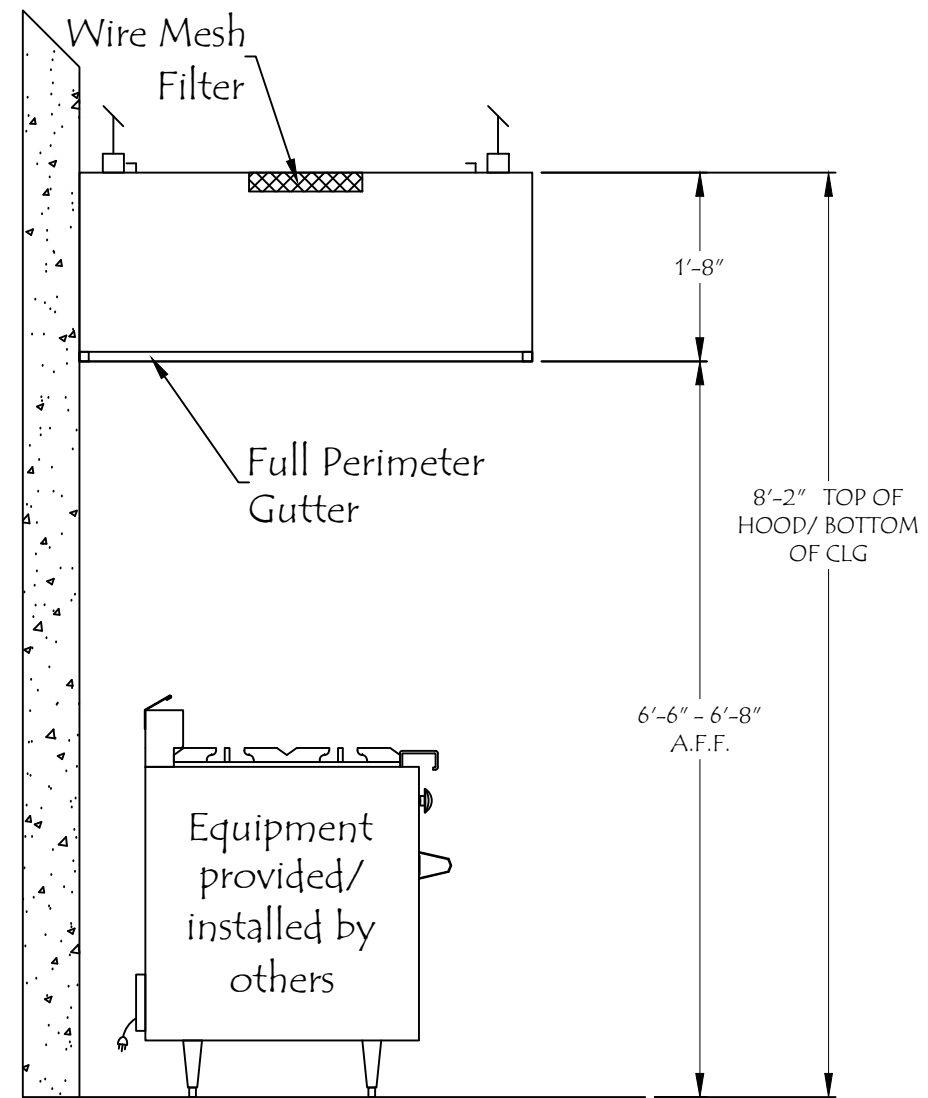

DUCT OPENING ARE
RECOMMENDED
SIZES
OPENINGS TO BE PUT
IN FIELD

172 REASER COURT PHONE: 440-365-1399 TOLL FREE PH: 800-715-1014 WWW.HOODMART.COM
 ELYRIA, OHIO 44035 FAX: 440-365-2100 TOLL FREE FAX: 800-716-1214 SALES@HOODMART.COM

172 REASER COURT PHONE: 440-365-1399 TOLL FREE PH: 800-715-1014 WWW.HOODMART.COM
ELYRIA, OHIO 44035 FAX: 440-365-2100 TOLL FREE FAX: 800-716-1214 SALES@HOODMART.COM

SIDE VIEW - CONDENSATE
SCALE: $\frac{3}{8}'' = 1' - 0''$