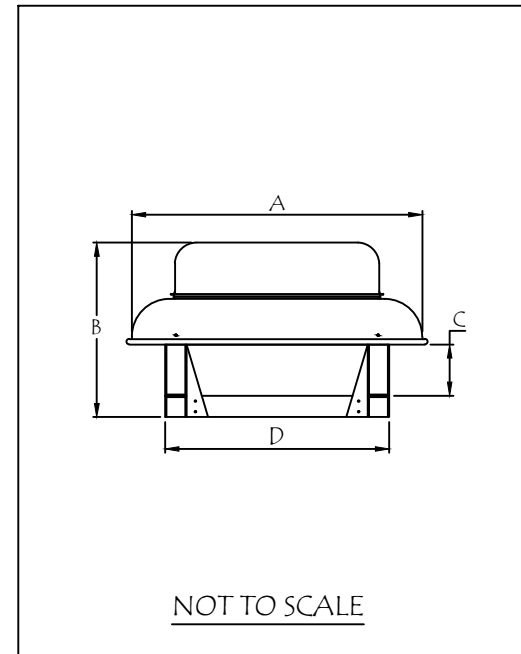

172 REASER COURT PHONE: 440-365-1399 TOLL FREE PH: 800-715-1014 WWW.HOODMART.COM
 ELYRIA, OHIO 44035 FAX: 440-365-2100 TOLL FREE FAX: 800-716-1214 SALES@HOODMART.COM

HOOD NO.	MODEL	LENGTH	MAX. COOKING TEMP.	① EXHAUST PLENUM					② SUPPLY PLENUM					HOOD CONSTRUCTION
				TOTAL EXH. CFM	RISER(S)				TOTAL SUP. CFM	RISER(S)				
DIA.	QTY.	CFM	S.P.		WIDTH	LENG.	QTY..	CFM		S.P.				
1	COND.	60" NOM 60" OD	700 Deg.	1000	10"	1	1000	0.5"	-	-	-	-	-	STAINLESS/ALUMINIZED

DUCT OPENING ARE
RECOMMENDED
SIZES
OPENINGS TO BE PUT
IN FIELD

172 REASER COURT PHONE: 440-365-1399 TOLL FREE PH: 800-715-1014 WWW.HOODMART.COM
 ELYRIA, OHIO 44035 FAX: 440-365-2100 TOLL FREE FAX: 800-716-1214 SALES@HOODMART.COM

FAN MODEL	A	B	C	D	WT. LBS.
20D-DB	27 ³ / ₄ "	16 ³ / ₈ "	4 ¹³ / ₁₆ "	21" SQ.	49 LBS.

FAN UNIT NO.	FAN UNIT MODEL#	① EXHAUST FAN								
		MODEL	TAG	CFM	S.P.	RPM	H.P.	Ø	VOLTS	FLA
1	20D-DB EF-1	20D-DB	EF-1	1000	0.25"	1725	1/4	1	115	-

172 REASER COURT PHONE: 440-365-1399 TOLL FREE PH: 800-715-1014 WWW.HOODMART.COM
ELYRIA, OHIO 44035 FAX: 440-365-2100 TOLL FREE FAX: 800-716-1214 SALES@HOODMART.COM

SIDE VIEW - CONDENSATE
SCALE: $\frac{3}{8}'' = 1' - 0''$