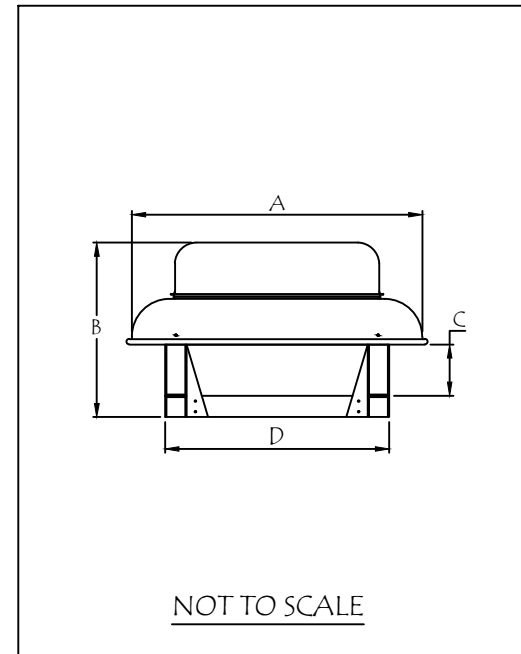

172 REASER COURT PHONE: 440-365-1399 TOLL FREE PH: 800-715-1014 WWW.HOODMART.COM  
 ELYRIA, OHIO 44035 FAX: 440-365-2100 TOLL FREE FAX: 800-716-1214 SALES@HOODMART.COM

PLAN VIEW  
 SCALE:  $\frac{3}{8}'' = 1' - 0''$

HOOD NO.	MODEL	LENGTH	MAX. COOKING TEMP.	① EXHAUST PLENUM					② SUPPLY PLENUM					HOOD CONSTRUCTION
				TOTAL EXH. CFM	RISER(S)				TOTAL SUP. CFM	RISER(S)				
DIA.	QTY.	CFM	S.P.		WIDTH	LENG.	QTY..	CFM		S.P.				
1	COND.	84" NOM 84" OD	700 Deg.	1400	12"	1	1400	0.5"	-	-	-	-	-	STAINLESS/ALUMINIZED

DUCT OPENING ARE RECOMMENDED SIZES  
 OPENINGS TO BE PUT IN FIELD

172 REASER COURT    PHONE: 440-365-1399    TOLL FREE PH: 800-715-1014    WWW.HOODMART.COM  
 ELYRIA, OHIO 44035    FAX: 440-365-2100    TOLL FREE FAX: 800-716-1214    SALES@HOODMART.COM

172 REASER COURT    PHONE: 440-365-1399    TOLL FREE PH: 800-715-1014    WWW.HOODMART.COM  
ELYRIA, OHIO 44035    FAX: 440-365-2100    TOLL FREE FAX: 800-716-1214    SALES@HOODMART.COM

SIDE VIEW - CONDENSATE  
SCALE:  $\frac{3}{8}'' = 1' - 0''$