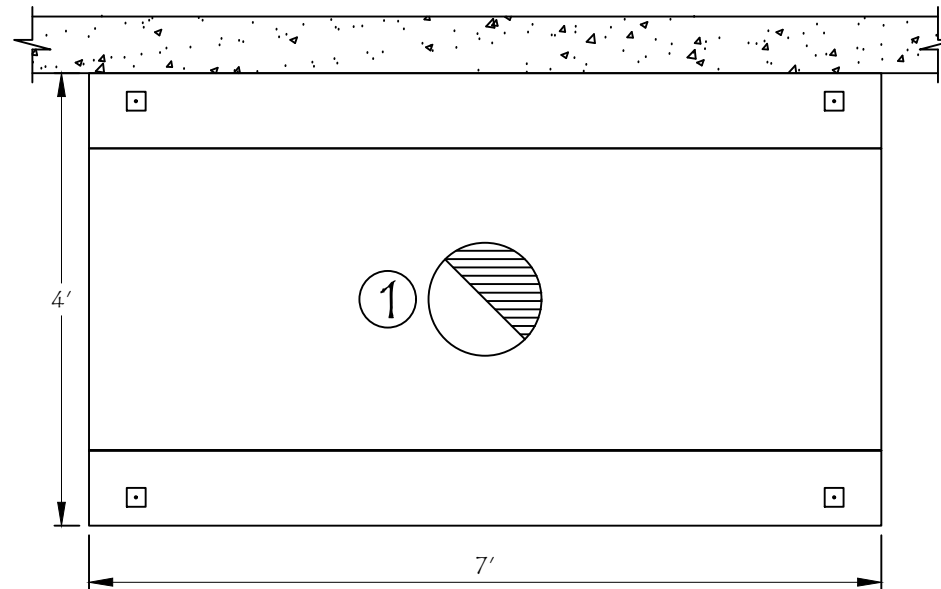

172 REASER COURT PHONE: 440-365-1399 TOLL FREE PH: 800-715-1014 WWW.HOODMART.COM  
 ELYRIA, OHIO 44035 FAX: 440-365-2100 TOLL FREE FAX: 800-716-1214 SALES@HOODMART.COM

PLAN VIEW  
 SCALE:  $\frac{3}{8}'' = 1' - 0''$

HOOD NO.	MODEL	LENGTH	MAX. COOKING TEMP.	① EXHAUST PLENUM					② SUPPLY PLENUM					HOOD CONSTRUCTION
				TOTAL EXH. CFM	RISER(S)				TOTAL SUP. CFM	RISER(S)				
DIA.	QTY.	CFM	S.P.		WIDTH	LENG.	QTY..	CFM		S.P.				
1	COND.	84" NOM 84" OD	700 Deg.	1400	12"	1	1400	0.5"	-	-	-	-	-	STAINLESS/ALUMINIZED