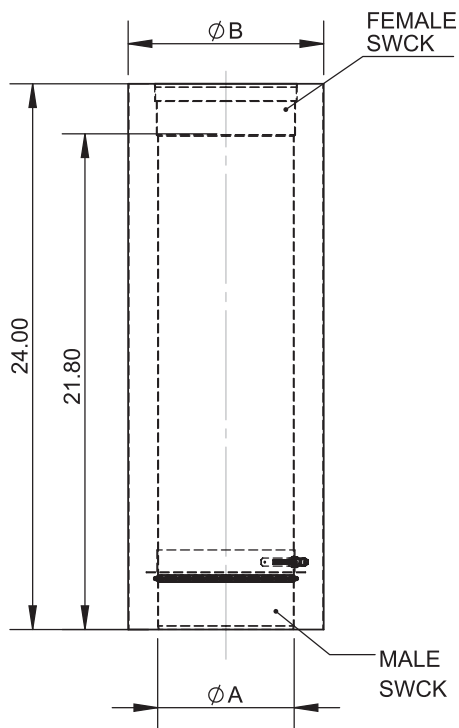

*FLANGE SUPPORT BAND INCLUDED
ON SIZED 14" AND ABOVE
*INCLUDES 1 LOCKING BAND

		drawn by	model	code	description
		DAR	DW-NAKS-CK-RC	24L	DW-NAKS-CKØ-24L-RC 24" Fixed Length