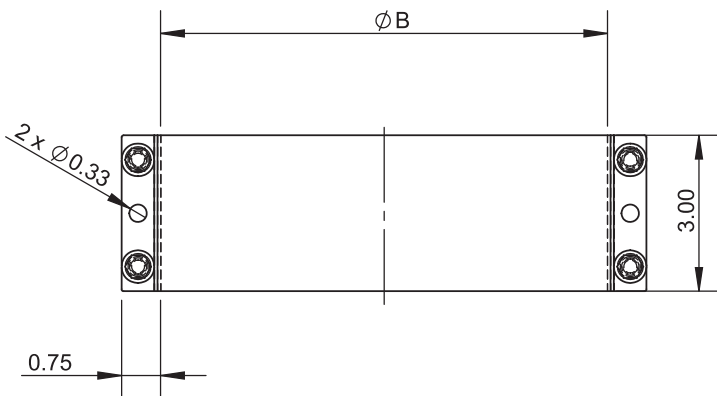

Grease Duct Spec

Model:

DW-NAKS-CK-RC-KIT02

Double Wall 10" with Two Elbows

- 3x J-600 Sealant
- 5x DW-NAKS-CK10-LSB-RC Light Support Band
- 2x DW-NAKS-CK10-APS-RC Anchor Plate Support
- 2x DW-NAKS-CK10-24L-RC 24" Fixed Length
- 1x DW-NAKS-CK10-24CL-RC 24" Cut Length
- 4x DW-NAKS-CK10-48L-RC 48" Fixed Length
- 2x DW-NAKS-CK10-48CL-RC 48" Cut Length
- 1x DW-NAKS-CK10-IAD-RC Inline Access Door Length
- 2x DW-NAKS-CK10-87EA-RC 87 Degree Elbow w/ Access
- 1x DW-NAKS-CK10-NWHA-RC No-Weld Hood Adapter
- 1x DW-NAKS-CK10-FPE:29x29-RC Fan Plate Adapter - End

Vent Diameter	Number of Joints Per 10 oz. Tube
3" - 6"	6.7
8" - 10"	6
11" - 12"	5.3
13" - 16"	4.7
18" - 20"	4
22" - 24"	3.3
26" - 28"	2.7
30" - 32"	2
34" - 36"	1.3
38" - 48"	0.7

	drawn by	model	code	description
	JJR	ALL	J-600	J-600 Sealant

Ø	6	7	8	9	10	11	12	13	14	16
B	8.5	9.5	10.5	11.5	12.5	13.5	14.5	15.5	16.5	18.5
lb	1.63	1.78	1.94	2.11	2.27	2.42	2.57	2.73	2.90	3.21

Ø	18	20	22	24	26	28	30	32	34	36
B	20.5	22.5	24.5	26.5	28.5	30.5	32.5	34.5	36.5	38.5
lb	3.52	3.85	4.16	4.49	4.80	5.13	5.43	5.74	6.07	6.38