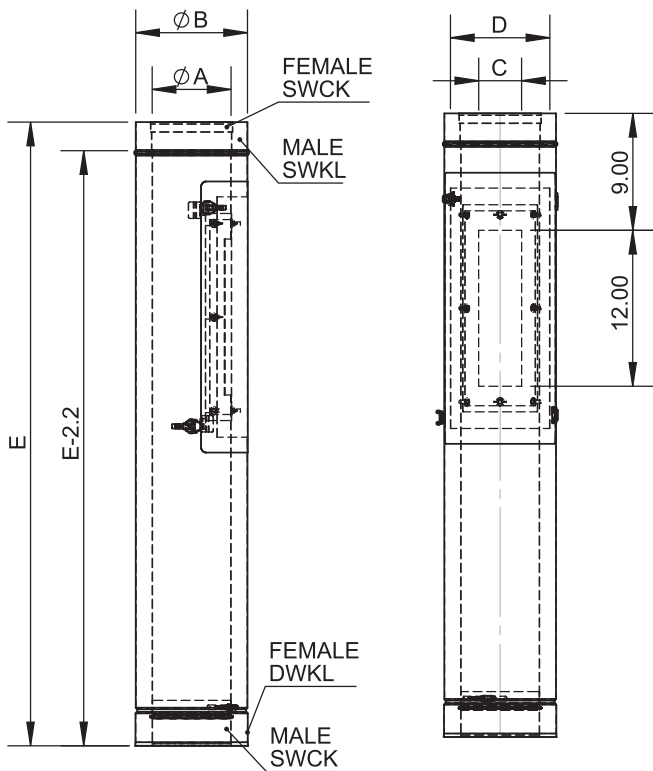

$\varnothing$	6	7	8	9	10	11	12	13	14	16
A	6	7	8	9	10	11	12	13	14	16
B	8.5	9.5	10.5	11.5	12.5	13.5	14.5	15.5	16.5	18.5
C	3.3	3.3	3.4	3.4	5.5	5.5	5.5	5.5	5.7	5.7
D	7.65	7.99	8.24	8.43	10.22	10.45	10.7	10.85	10.98	11.19
E	48									
lb	25.41	28.64	31.90	35.13	38.48	41.73	44.92	48.20	51.44	57.95

$\varnothing$	18	20	22	24	26	28	30	32	34	36
A	18	20	22	24	26	28	30	32	34	36
B	20.5	22.5	24.5	26.5	28.5	30.5	32.5	34.5	36.5	38.5
C	5.8	8.7	8.8	8.8	10.7	10.8	10.8	13.7	13.8	13.8
D	11.34	13.92	14.09	14.22	15.86	16.08	17.46	19.3	19.42	20.13
E	48					36				
lb	64.42	71.06	77.53	80.94	87.27	93.50	99.70	106.11	112.29	118.54

*FLANGE SUPPORT BAND INCLUDED
ON SIZES 14" AND ABOVE
*INCLUDES 1 LOCKING BAND

drawn by	CLS	model	DW-NAKS-CK-RC	code	IAD	description	DW-NAKS-CK$\varnothing$-IAD-RC Inline Access Door Length