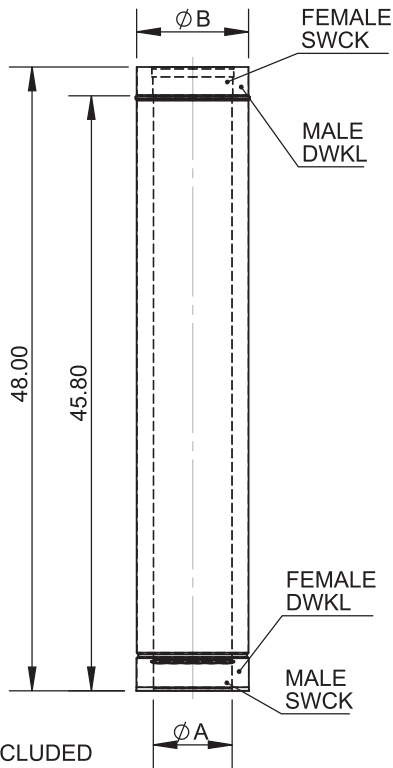

Ø	6	7	8	9	10	11	12
A	6	7	8	9	10	11	12
B	8.5	9.5	10.5	11.5	12.5	13.5	14.5
lb	24.05	27.30	30.54	33.79	37.03	40.28	43.52

Ø	13	14	16	18	20	22	24
A	13	14	16	18	20	22	24
B	15.5	16.5	18.5	20.5	22.5	24.5	26.5
lb	46.77	49.35	56.83	63.32	69.81	76.27	104.54

*FLANGE SUPPORT BAND INCLUDED
ON SIZES 14" AND ABOVE

*INCLUDES 1 LOCKING BAND

	drawn by	CLS	model	DW-NAKS-CK-RC	code	48L	description	DW-NAKS-CKØ-48L-RC 48" Fixed Length

Ø	6	7	8	9	10	11	12
A	6	7	8	9	10	11	12
B	8.5	9.5	10.5	11.5	12.5	13.5	14.5
lb	33.52	37.88	42.16	46.50	50.82	55.14	59.44

Ø	13	14	16	18	20	22	24
A	13	14	16	18	20	22	24
B	15.5	16.5	18.5	20.5	22.5	24.5	26.5
lb	63.76	68.06	76.74	85.32	93.98	102.56	144.62

*FLANGE SUPPORT BAND INCLUDED
ON SIZES 14" AND ABOVE

*INCLUDES 1 CUT LENGTH LOCKING BAND

	drawn by	JJR	model	DW-NAKS-CK-RC	code	48CL	description	DW-NAKS-CKØ-48CL-RC 48" Cut Pipe Length