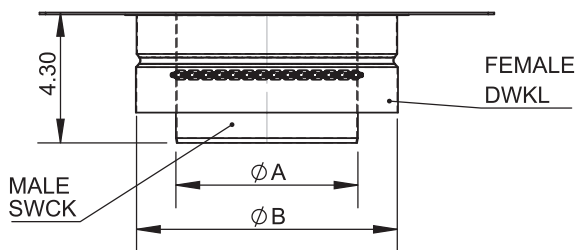

*INCLUDES 1 LOCKING BAND

drawn by	JJR	model	DW-NAKS-CK-RC	code	FPE	description	DW-NAKS-CKØ-FPE-RC Fan Plate Adapter - End