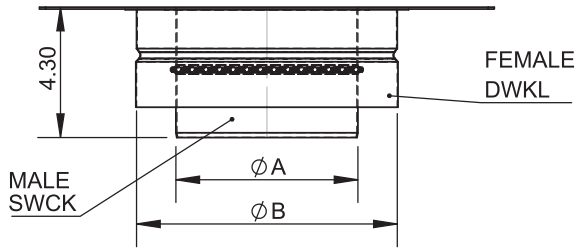

Ø	6	7	8	9	10	11	12	13	14	16
A	6	7	8	9	10	11	12	13	14	16
B	8.5	9.5	10.5	11.5	12.5	13.5	14.5	15.5	16.5	18.5
C	29									
lb	17.29	17.47	17.60	17.73	17.82	17.89	17.91	17.93	17.89	17.78

Ø	18	20	22	24	26	28	30	32	34	36
A	18	20	22	24	26	28	30	32	34	36
B	20.5	22.5	24.5	26.5	28.5	30.5	32.5	34.5	36.5	38.5
C	36					42			48	
lb	25.56	25.23	24.75	26.09	33.81	33.18	32.41	41.12	40.11	39.05

*INCLUDES 1 LOCKING BAND

		drawn by JJR	model DW-NAKS-CK-RC	code FPE	description DW-NAKS-CKØ-FPE-RC Fan Plate Adapter - End