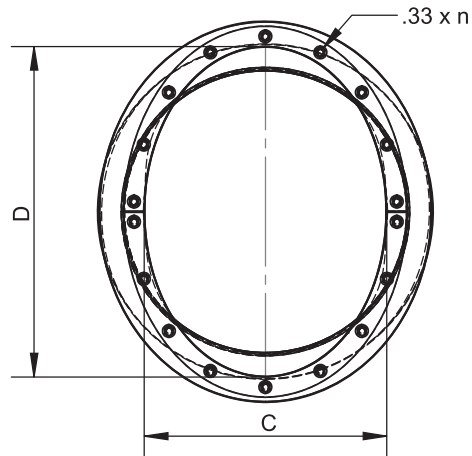

		drawn by	model	code	description
		JJR	DW-NAKS-CK-RC	24CL	DW-NAKS-CKØ-24CL-RC 24" Cut Pipe Length

Ø	6	7	8	9	10	11	12
A	6	7	8	9	10	11	12
B	8.5	9.5	10.5	11.5	12.5	13.5	14.5
lb	24.05	27.30	30.54	33.79	37.03	40.28	43.52

Ø	13	14	16	18	20	22	24
A	13	14	16	18	20	22	24
B	15.5	16.5	18.5	20.5	22.5	24.5	26.5
lb	46.77	49.35	56.83	63.32	69.81	76.27	104.54

\*FLANGE SUPPORT BAND INCLUDED ON SIZES 14" AND ABOVE

\*INCLUDES 1 LOCKING BAND

		drawn by	CLS	model	DW-NAKS-CK-RC	code	48L	description	DW-NAKS-CKØ-48L-RC 48" Fixed Length
--	--	----------	-----	-------	---------------	------	-----	-------------	-------------------------------------

Ø	14	16	18	20
A	14	16	18	20
B	16.5	18.5	20.5	22.5
C	12			
D	16.35	21.3	26.25	31.2
E	7	10	13	16
n	18	18	22	22
lb	17.16	24.29	32.65	41.98

		drawn by	JJR	model	DW-NAKS-CK-RC	code	NWHO	description	DW-NAKS-CKØ-NWHO-RC No Weld Hood Adapter Oval - Start
--	--	----------	-----	-------	---------------	------	------	-------------	---