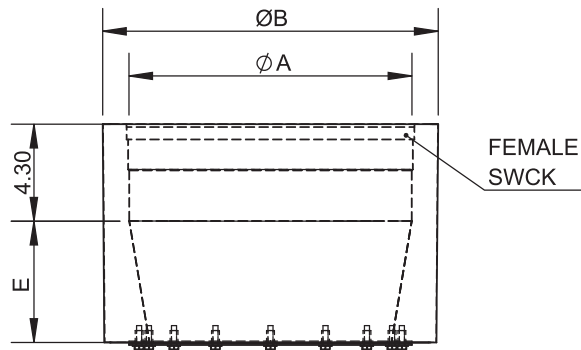

*FLANGE SUPPORT BAND INCLUDED ON SIZES 14" AND ABOVE

*INCLUDES 1 LOCKING BAND

		drawn by	CLS	model	DW-NAKS-CK-RC	code	48L	description	DW-NAKS-CKØ-48L-RC 48" Fixed Length

Ø	14	16	18	20
A	14	16	18	20
B	16.5	18.5	20.5	22.5
C	12			
D	16.35	21.3	26.25	31.2
E	7	10	13	16
n	18	18	22	22
lb	17.16	24.29	32.65	41.98