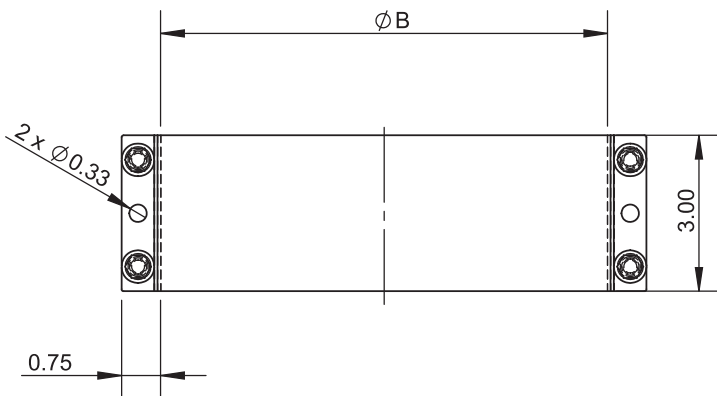

## Grease Duct Spec

**Model:**

**DW-NAKS-CK-RC-KIT13**

**Double Wall 18" Vertical**

- 4x J-600 Sealant
- 2x DW-NAKS-CK18-LSB-RC Light Support Band
- 1x DW-NAKS-CK18-APS-RC Anchor Plate Support
- 2x DW-NAKS-CK12-24CL-RC 24" Cut Length
- 2x DW-NAKS-CK18-48L-RC 48" Fix Length
- 1x DW-NAKS-CK18-48CL-RC 48" Cut Length
- 2x DW-NAKS-CK12-87EA-RC 87 Degree Elbow w/ Access
- 1x DW-NAKS-CK18-87BHT12-RC 87 Deg Red Bull-Head Tee
- 2x DW-NAKS-CK12-NWHA-RC No-Weld Hood Adapter
- 1x DW-NAKS-CK18-FPE:36x36-RC Fan Plate Adapter - End

Vent Diameter	Number of Joints Per 10 oz. Tube
3" - 6"	6.7
8" - 10"	6
11" - 12"	5.3
13" - 16"	4.7
18" - 20"	4
22" - 24"	3.3
26" - 28"	2.7
30" - 32"	2
34" - 36"	1.3
38" - 48"	0.7

	drawn by	model	code	description
	JJR	ALL	J-600	J-600 Sealant

Ø	6	7	8	9	10	11	12	13	14	16
B	8.5	9.5	10.5	11.5	12.5	13.5	14.5	15.5	16.5	18.5
lb	1.63	1.78	1.94	2.11	2.27	2.42	2.57	2.73	2.90	3.21

Ø	18	20	22	24	26	28	30	32	34	36
B	20.5	22.5	24.5	26.5	28.5	30.5	32.5	34.5	36.5	38.5
lb	3.52	3.85	4.16	4.49	4.80	5.13	5.43	5.74	6.07	6.38

Ø	18	20	22	24	26	28	30	32	34	36
A	18	20	22	24	26	28	30	32	34	36
B	20.5	22.5	24.5	26.5	28.5	30.5	32.5	34.5	36.5	38.5
C	Customer Dimension									
D	Customer Dimension									
E	Customer Dimension									
F	Customer Dimension									