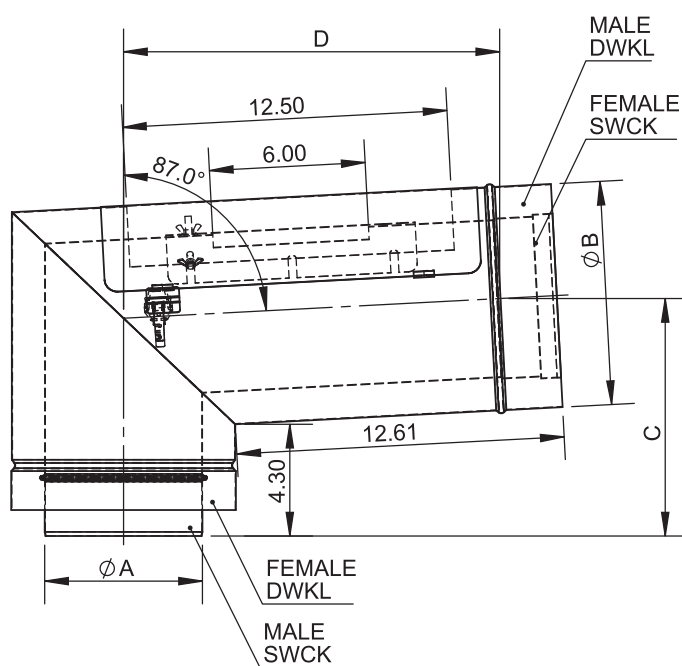

*FLANGE SUPPORT BAND INCLUDED
ON SIZES 14" AND ABOVE
*INCLUDES 1 CUT LENGTH LOCKING BAND

	drawn by	JJR	model	DW-NAKS-CK-RC	code	48CL	description	DW-NAKS-CKØ-48CL-RC 48" Cut Pipe Length	

Ø	6	7	8	9	10	11	12	13	14	16
A	6	7	8	9	10	11	12	13	14	16
B	8.5	9.5	10.5	11.5	12.5	13.5	14.5	15.5	16.5	18.5
C	9.14	9.64	10.14	10.64	11.14	11.64	12.13	12.63	13.13	14.14
D	14.47	14.95	15.42	15.89	16.37	16.84	17.32	17.79	18.26	19.22
lb	13.71	15.95	18.30	20.79	23.47	26.22	29.06	32.05	35.16	52.69

Ø	18	20	22	24	26	28	30	32	34	36
A	18	20	22	24	26	28	30	32	34	36
B	20.5	22.5	24.5	26.5	28.5	30.5	32.5	34.5	36.5	38.5
C	15.14	16.13	17.13	18.13	19.13	20.13	21.13	22.13	23.12	24.12
D	20.16	21.11	22.06	23.01	23.95	24.9	25.85	26.8	27.74	28.69
lb	61.64	71.43	81.66	92.58	104.17	116.34	129.12	142.74	156.75	172.33