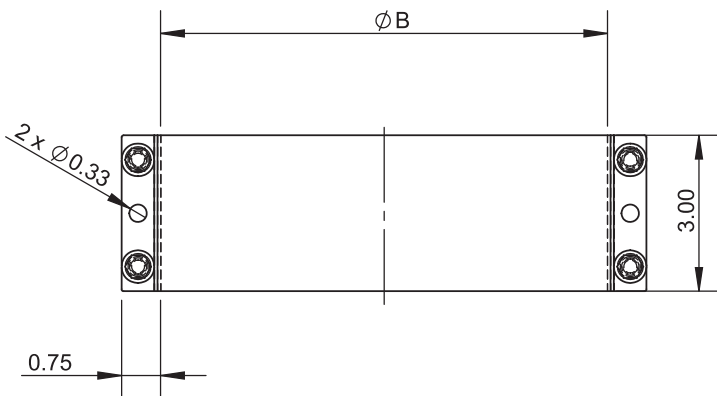

## Grease Duct Spec

**Model:**

**DW-NAKS-CK-RC-KIT19**

**Double Wall Flanged 22" Vertical**

- 5x J-600 Sealant
- 2x DW-NAKS-CK22-LSB-RC Light Support Band
- 1x DW-NAKS-CK22-APS-RC Anchor Plate Support
- 2x DW-NAKS-CK16-24CL-RC 24" Cut Length
- 2x DW-NAKS-CK22-48L-RC 48" Fixed Length
- 1x DW-NAKS-CK22-48CL-RC 48" Cut Length
- 2x DW-NAKS-CK16-87EA-RC 87 Degree Elbow w/ Access
- 1x DW-NAKS-CK22-87BHT16-RC 87 Deg Red Bull-Head Tee
- 2x DW-NAKS-CK16-NWHO-RC No-Weld Hood Adapter - Oval
- 1x DW-NAKS-CK22-FPE:36x36-RC Fan Plate Adapter - End

Vent Diameter	Number of Joints Per 10 oz. Tube
3" - 6"	6.7
8" - 10"	6
11" - 12"	5.3
13" - 16"	4.7
18" - 20"	4
22" - 24"	3.3
26" - 28"	2.7
30" - 32"	2
34" - 36"	1.3
38" - 48"	0.7

	drawn by	model	code	description
	JJR	ALL	J-600	J-600 Sealant

Ø	6	7	8	9	10	11	12	13	14	16
B	8.5	9.5	10.5	11.5	12.5	13.5	14.5	15.5	16.5	18.5
lb	1.63	1.78	1.94	2.11	2.27	2.42	2.57	2.73	2.90	3.21

Ø	18	20	22	24	26	28	30	32	34	36
B	20.5	22.5	24.5	26.5	28.5	30.5	32.5	34.5	36.5	38.5
lb	3.52	3.85	4.16	4.49	4.80	5.13	5.43	5.74	6.07	6.38

Ø	18	20	22	24	26	28	30	32	34	36
A	18	20	22	24	26	28	30	32	34	36
B	20.5	22.5	24.5	26.5	28.5	30.5	32.5	34.5	36.5	38.5
C	Customer Dimension									
D	Customer Dimension									
E	Customer Dimension									
F	Customer Dimension									