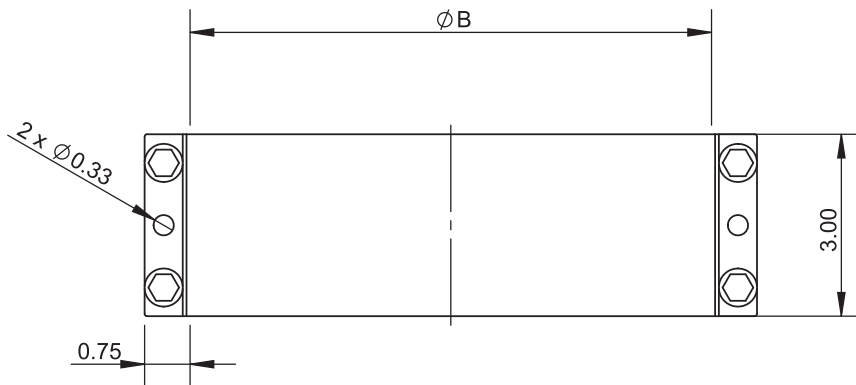

Grease Duct Spec

Model:

DW-NAKS-CK-ZC-KIT01

Double Wall 10" Vertical

- 2x J-600 Sealant
- 1x DW-NAKS-CK10-LSB-ZC Light Support Band
- 1x DW-NAKS-CK10-APS-ZC Anchor Plate Support
- 1x DW-NAKS-CK10-18CL-ZC 18" Cut Length
- 3x DW-NAKS-CK10-36L-ZC 36" Fixed Length
- 1x DW-NAKS-CK10-NWHA-ZC No-Weld Hood Adapter
- 1x DW-NAKS-CK10-FPE:29x29-ZC Fan Plate Adapter - End

Vent Diameter	Number of Joints Per 10 oz. Tube
3" - 6"	6.7
8" - 10"	6
11" - 12"	5.3
13" - 16"	4.7
18" - 20"	4
22" - 24"	3.3
26" - 28"	2.7
30" - 32"	2
34" - 36"	1.3
38" - 48"	0.7

	drawn by	model	code	description
	JJR	ALL	J-600	J-600 Sealant

Ø	10	11	12	13	14	16	18	20
B	16.5	17.5	18.5	19.5	20.5	22.5	24.5	26.5
lb	2.90	3.06	3.21	3.37	3.54	3.85	4.16	4.49

Ø	22	24	26	28	30	32	34	36
B	28.5	30.5	32.5	34.5	36.5	38.5	40.5	42.5
lb	4.80	5.13	5.43	5.76	6.07	6.38	6.71	7.02

Ø	18	20	22	24	26	28	30	32	34	36
A	18	20	22	24	26	28	30	32	34	36
B	24.5	26.5	28.5	30.5	32.5	34.5	36.5	38.5	40.5	42.5
C	29.56	31.56	33.56	35.56	37.56	39.56	41.56	43.56	45.56	47.56
lb	54.21	59.49	64.86	70.31	75.86	81.49	87.23	93.04	98.93	104.94