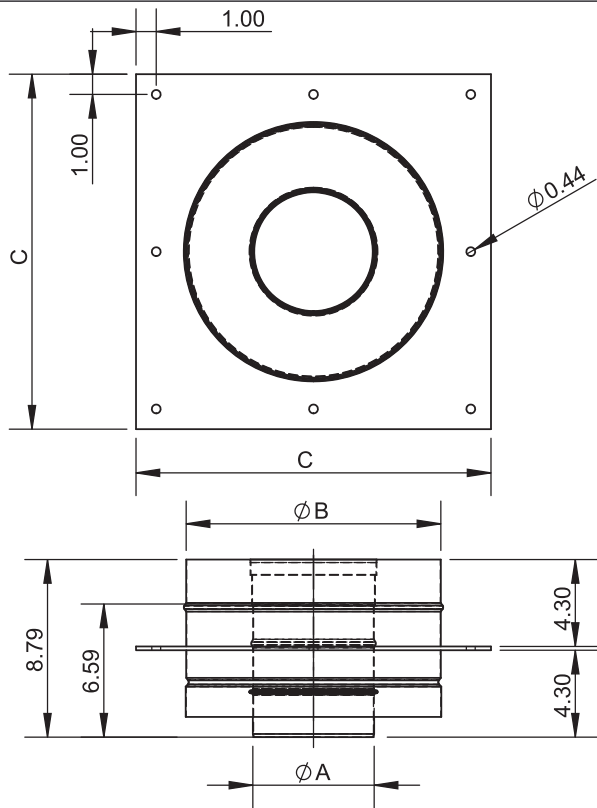

Ø	6	7	8	9	10	11	12	13	14	16
A	6	7	8	9	10	11	12	13	14	16
B	12.5	13.5	14.5	15.5	16.5	17.5	18.5	19.5	20.5	22.5
C	17.56	18.56	19.56	20.56	21.56	22.56	23.56	24.56	25.56	27.56
lb	24.44	26.82	29.19	31.59	34.03	36.48	38.90	41.38	43.91	49.02

Ø	18	20	22	24	26	28	30	32	34	36
A	18	20	22	24	26	28	30	32	34	36
B	24.5	26.5	28.5	30.5	32.5	34.5	36.5	38.5	40.5	42.5
C	29.56	31.56	33.56	35.56	37.56	39.56	41.56	43.56	45.56	47.56
lb	54.21	59.49	64.86	70.31	75.86	81.49	87.23	93.04	98.93	104.94