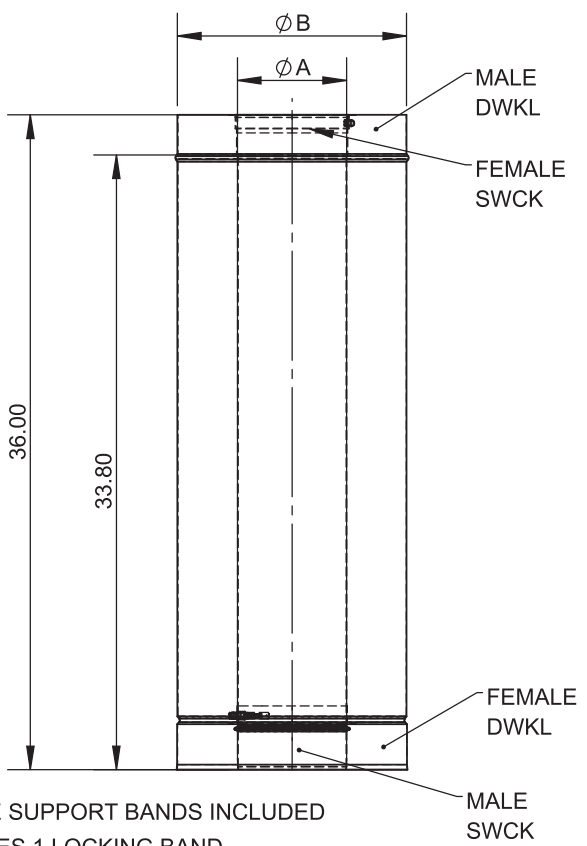

*FLANGE SUPPORT BANDS INCLUDED
*INCLUDES 1 CUT LENGTH LOCKING BAND

drawn by	JJR	model	DW-NAKS-CK-ZC	code	18CL	description	DW-NAKS-CKØ-18CL-ZC 18" Cut Pipe Length			

Ø	6	7	8	9	10	11	12	13	14	16
A	6	7	8	9	10	11	12	13	14	16
B	12.5	13.5	14.5	15.5	16.5	17.5	18.5	19.5	20.5	22.5
lb	42.04	46.51	51.00	55.46	59.93	64.42	68.88	73.35	77.84	86.79

Ø	18	20	22	24	26	28	30	32	34	36
A	18	20	22	24	26	28	30	32	34	36
B	24.5	26.5	28.5	30.5	32.5	34.5	36.5	38.5	40.5	42.5
lb	95.74	104.68	113.63	122.58	131.54	140.47	149.42	158.38	167.33	176.26