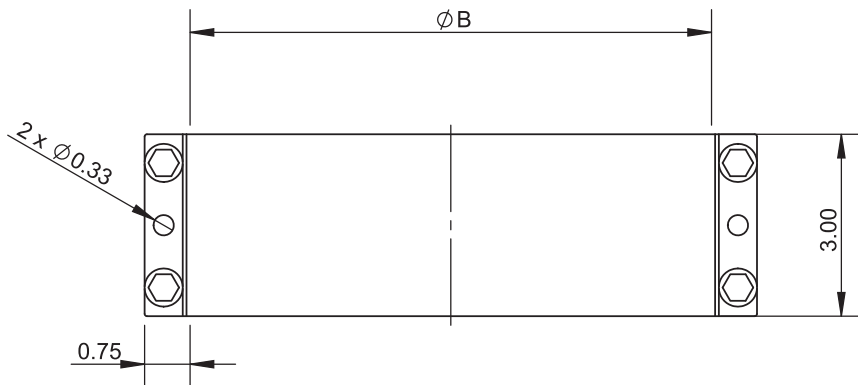

Grease Duct Spec

Model:

DW-NAKS-CK-ZC-KIT19

Double Wall Flanged 22" Vertical

- 4x J-600 Sealant
- 2x DW-NAKS-CK22-LSB-ZC Light Support Band
- 1x DW-NAKS-CK22-APS-ZC Anchor Plate Support
- 2x DW-NAKS-CK16-36CL-ZC 36" Cut Length
- 3x DW-NAKS-CK22-36L-ZC 36" Fixed Length
- 1x DW-NAKS-CK22-36CL-ZC 36" Cut Length
- 2x DW-NAKS-CK16-87EA-ZC 87 Degree Elbow w/ Access
- 1x DW-NAKS-CK22-87BHT16-ZC 87 Deg Red Bull-Head Tee
- 2x DW-NAKS-CK16-NWHO-ZC No-Weld Hood Adapter - Oval
- 1x DW-NAKS-CK22-FPE:36x36-ZC Fan Plate Adapter - End

Ø	10	11	12	13	14	16	18	20
B	16.5	17.5	18.5	19.5	20.5	22.5	24.5	26.5
lb	2.90	3.06	3.21	3.37	3.54	3.85	4.16	4.49

Ø	22	24	26	28	30	32	34	36
B	28.5	30.5	32.5	34.5	36.5	38.5	40.5	42.5
lb	4.80	5.13	5.43	5.76	6.07	6.38	6.71	7.02

Ø	18	20	22	24	26	28	30	32	34	36
A	18	20	22	24	26	28	30	32	34	36
B	24.5	26.5	28.5	30.5	32.5	34.5	36.5	38.5	40.5	42.5
C	Customer Dimension									
D	Customer Dimension									
E	Customer Dimension									
F	Customer Dimension									