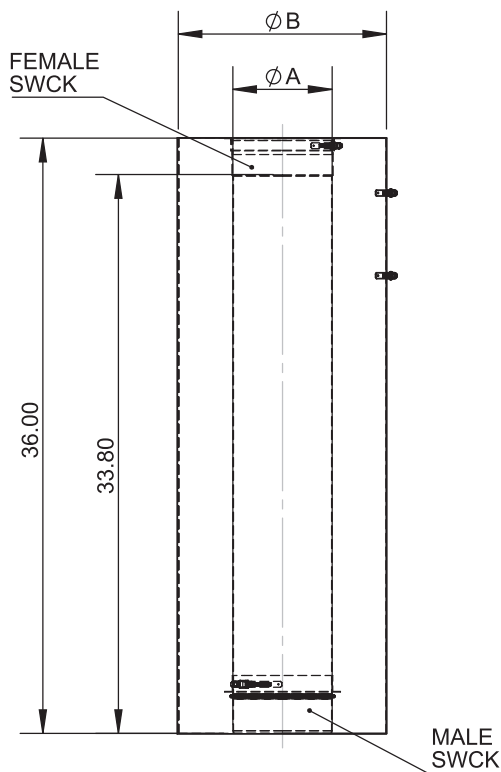

*FLANGE SUPPORT BANDS INCLUDED
*INCLUDES 1 LOCKING BAND

drawn by	JJR	model	DW-NAKS-CK-ZC	code	36L	description	DW-NAKS-CKϕ-36L-ZC 36" Fixed Length