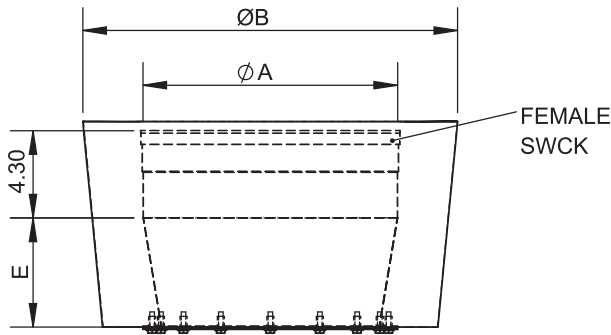

Ø	14	16	18	20
A	14	16	18	20
B	20.5	22.5	24.5	26.5
C	12			
D	16.35	21.3	26.25	31.2
E	7	10	13	16
n	18	18	22	22
lb	25.19	35.42	47.39	60.48

drawn by	JJR	model	DW-NAKS-CK-ZC	code	NWHO	description	DW-NAKS-CKØ-NWHO-ZC No Weld Hood Adapter Oval - Start