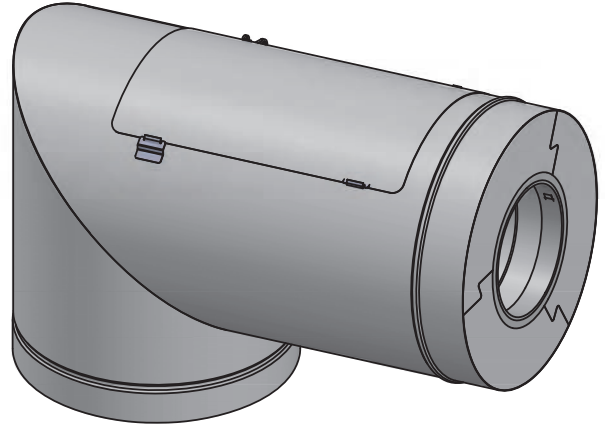

Ø	6	7	8	9	10	11	12	13	14	16
A	6	7	8	9	10	11	12	13	14	16
B	12.5	13.5	14.5	15.5	16.5	17.5	18.5	19.5	20.5	22.5
C	11.14	11.64	12.14	12.64	13.14	13.64	14.14	14.64	15.14	16.13
D	16.37	16.85	17.32	17.79	18.27	18.74	19.22	19.69	20.16	21.11
lb	33.70	38.32	43.19	48.25	53.66	59.18	64.90	70.86	77.04	90.09

Ø	18	20	22	24	26	28	30	32	34	36
A	18	20	22	24	26	28	30	32	34	36
B	24.5	26.5	28.5	30.5	32.5	34.5	36.5	38.5	40.5	42.5
C	17.13	18.13	19.13	20.13	21.13	22.13	23.12	24.12	25.12	26.12
D	22.06	23.01	23.95	24.9	25.85	26.8	27.74	28.69	29.64	30.59
lb	103.99	118.98	134.68	151.29	168.89	187.29	206.58	226.91	247.96	269.94