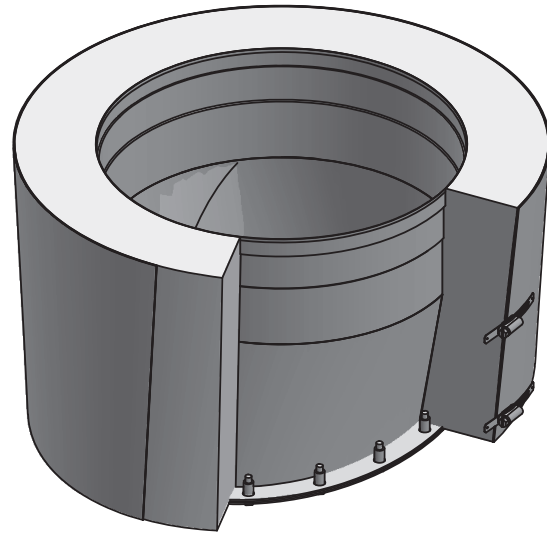

Ø	14	16	18	20
A	14	16	18	20
B	20.5	22.5	24.5	26.5
C	12			
D	16.35	21.3	26.25	31.2
E	7	10	13	16
n	18	18	22	22
lb	25.19	35.42	47.39	60.48

drawn by	JJR	model	DW-NAKS-CK-ZC	code	NWHO	description	DW-NAKS-CKØ-NWHO-ZC No Weld Hood Adapter Oval - Start