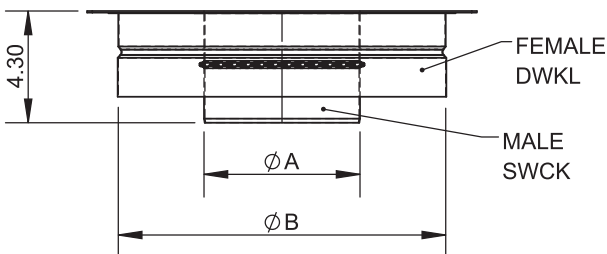

Ø	14	16	18	20
A	14	16	18	20
B	20.5	22.5	24.5	26.5
C	12			
D	16.35	21.3	26.25	31.2
E	7	10	13	16
n	18	18	22	22
lb	25.19	35.42	47.39	60.48

drawn by	JJR	model	DW-NAKS-CK-ZC	code	NWHO	description	DW-NAKS-CKØ-NWHO-ZC No Weld Hood Adapter Oval - Start

Ø	6	7	8	9	10	11	12	13	14	16
A	6	7	8	9	10	11	12	13	14	16
B	12.5	13.5	14.5	15.5	16.5	17.5	18.5	19.5	20.5	22.5
C	29									
lb	19.62	19.95	20.24	20.53	20.77	20.99	21.19	21.34	21.47	21.67

Ø	18	20	22	24	26	28	30	32	34	36
A	18	20	22	24	26	28	30	32	34	36
B	24.5	26.5	28.5	30.5	32.5	34.5	36.5	38.5	40.5	42.5
C	36			42			48			
lb	29.79	29.74	29.61	29.35	37.25	36.78	36.19	45.03	44.22	43.30

*INCLUDES 1 LOCKING BAND

drawn by	JJR	model	DW-NAKS-CK-ZC	code	FPE	description	DW-NAKS-CKØ-FPE-ZC Fan Plate Adapter - End