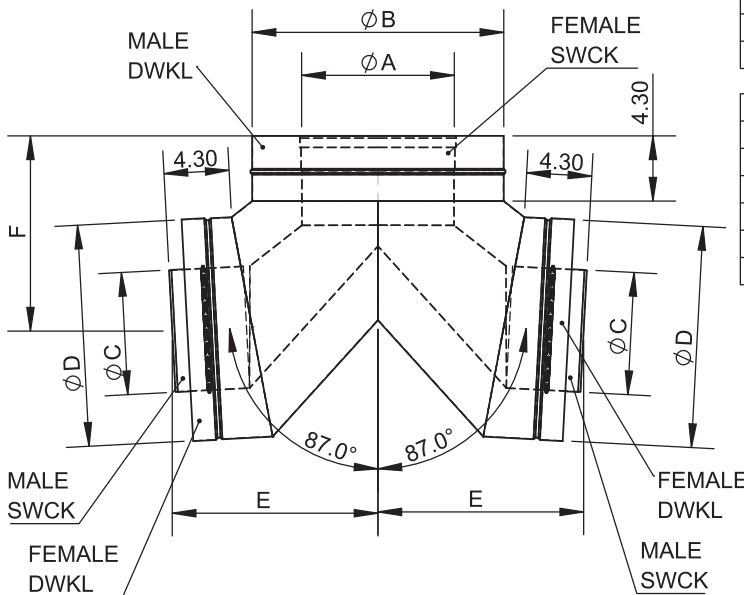

Ø	18	20	22	24	26	28	30	32	34	36
A	18	20	22	24	26	28	30	32	34	36
B	24.5	26.5	28.5	30.5	32.5	34.5	36.5	38.5	40.5	42.5
C	17.13	18.13	19.13	20.13	21.13	22.13	23.12	24.12	25.12	26.12
D	22.06	23.01	23.95	24.9	25.85	26.8	27.74	28.69	29.64	30.59
lb	103.99	118.98	134.68	151.29	168.89	187.29	206.58	226.91	247.96	269.94

*FLANGE SUPPORT BANDS INCLUDED
*INCLUDES 1 LOCKING BAND

drawn by	JJR	model	DW-NAKS-CK-ZC	code	87EA	description	DW-NAKS-CKØ-87EA-ZC 87 Degree Elbow w/ Access			
----------	-----	-------	---------------	------	------	-------------	---	--	--	--

Ø	6	7	8	9	10	11	12	13	14	16
A	6	7	8	9	10	11	12	13	14	16
B	12.5	13.5	14.5	15.5	16.5	17.5	18.5	19.5	20.5	22.5
C	Customer Dimension									
D	Customer Dimension									
E	Customer Dimension									
F	Customer Dimension									

Ø	18	20	22	24	26	28	30	32	34	36
A	18	20	22	24	26	28	30	32	34	36
B	24.5	26.5	28.5	30.5	32.5	34.5	36.5	38.5	40.5	42.5
C	Customer Dimension									
D	Customer Dimension									
E	Customer Dimension									
F	Customer Dimension									