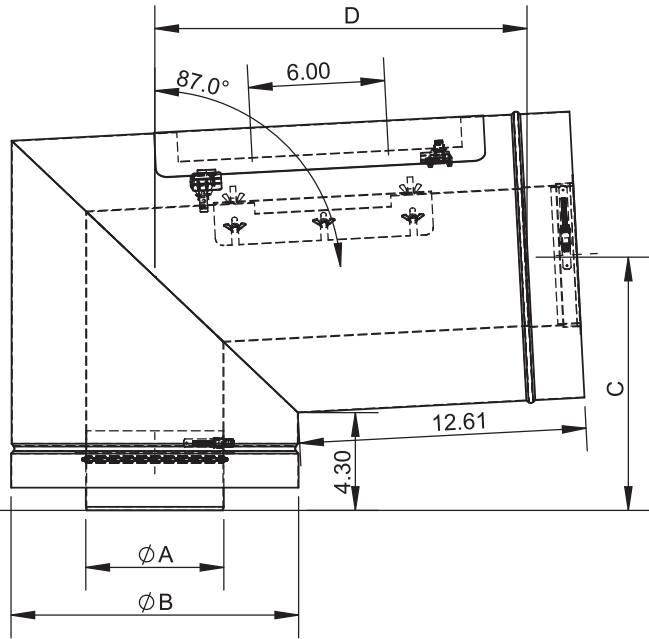

ϕ	18	20	22	24	26	28	30	32	34	36
A	18	20	22	24	26	28	30	32	34	36
B	24.5	26.5	28.5	30.5	32.5	34.5	36.5	38.5	40.5	42.5
lb	95.74	104.68	113.63	122.58	131.54	140.47	149.42	158.38	167.33	176.26

*FLANGE SUPPORT BANDS INCLUDED
*INCLUDES 1 CUT LENGTH LOCKING BAND

Ø	18	20	22	24	26	28	30	32	34	36
A	18	20	22	24	26	28	30	32	34	36
B	24.5	26.5	28.5	30.5	32.5	34.5	36.5	38.5	40.5	42.5
C	17.13	18.13	19.13	20.13	21.13	22.13	23.12	24.12	25.12	26.12
D	22.06	23.01	23.95	24.9	25.85	26.8	27.74	28.69	29.64	30.59
lb	103.99	118.98	134.68	151.29	168.89	187.29	206.58	226.91	247.96	269.94

Ø	6	7	8	9	10	11	12	13	14	16
A	6	7	8	9	10	11	12	13	14	16
B	12.5	13.5	14.5	15.5	16.5	17.5	18.5	19.5	20.5	22.5
C	Customer Dimension									
D	Customer Dimension									
E	Customer Dimension									
F	Customer Dimension									

Ø	18	20	22	24	26	28	30	32	34	36
A	18	20	22	24	26	28	30	32	34	36
B	24.5	26.5	28.5	30.5	32.5	34.5	36.5	38.5	40.5	42.5
C	Customer Dimension									
D	Customer Dimension									
E	Customer Dimension									
F	Customer Dimension									