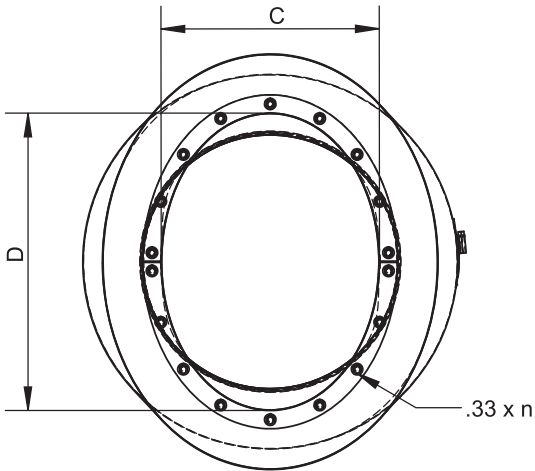

Ø	14	16	18	20
A	14	16	18	20
B	20.5	22.5	24.5	26.5
C	12			
D	16.35	21.3	26.25	31.2
E	7	10	13	16
n	18	18	22	22
lb	25.19	35.42	47.39	60.48

drawn by	JJR	model	DW-NAKS-CK-ZC	code	NWHO	description	DW-NAKS-CKØ-NWHO-ZC No Weld Hood Adapter Oval - Start