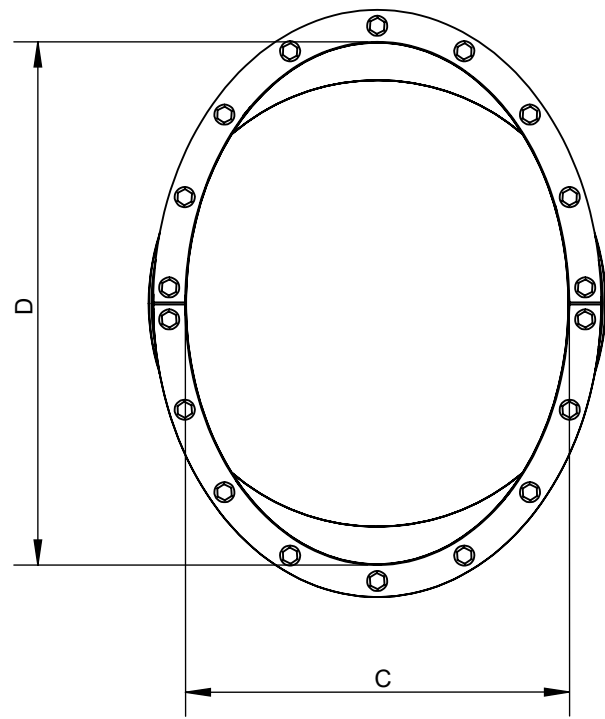

1

2

3

4

A

B

C

D

E

Ø	14	16	18	20
A	14	16	18	20
C	12			
D	16.35	21.3	26.25	31.2
E	7	10	13	16
lb	8.69	12.30	16.65	21.45

material: inside/outside	surface: inside/outside	inch / lb		
		revisions-no.		
		date	name	
		drawn by	2022	
		checked by		
approved by				
modified by				
UL-no.				

NORTH AMERICAN KITCHEN SOLUTIONS
INCORPORATED

No Weld Hood Adapter Oval - Start

code: SW-NAKS-CKØ-NWHO

drawing no.

scale: 1:6

format: US LETTER

sheet: 1 of 1