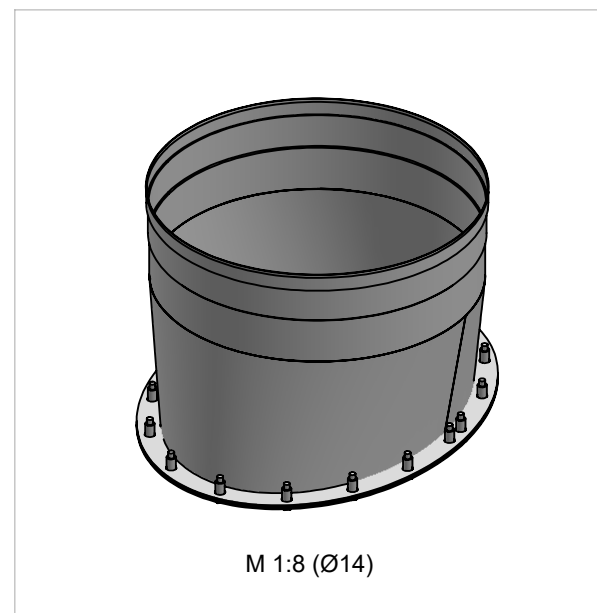

E

Ø	14	16	18	20
A	14	16	18	20
C	12			
D	16.35	21.3	26.25	31.2
E	7	10	13	16
lb	8.69	12.30	16.65	21.45

material: inside/outside	surface: inside/outside	inch / lb		
		revisions-no.		
		date	name	
		drawn by	2022	
		checked by		
approved by				
modified by				
UL-no.				

NORTH AMERICAN KITCHEN SOLUTIONS
INCORPORATED

No Weld Hood Adapter Oval - Start

code: SW-NAKS-CKØ-NWHO

drawing no.

scale: 1:6

format: US LETTER

sheet: 1 of 1