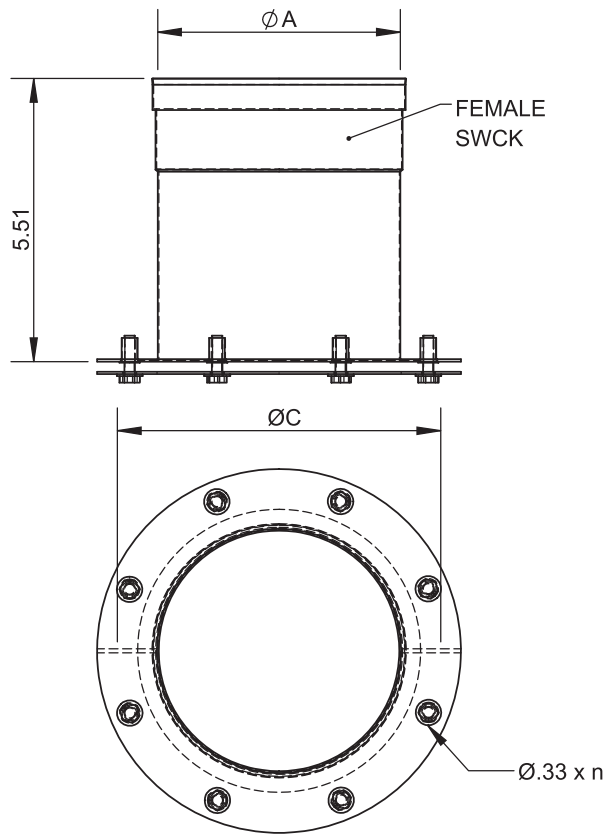

Ø	6	7	8	9	10	11	12			
A	6	7	8	9	10	11	12			
C	8.07	9.07	10.07	11.07	12.07	13.07	14.07			
n	8			10			12			
lb	2.49	2.82	3.15	3.54	3.87	4.27	4.60