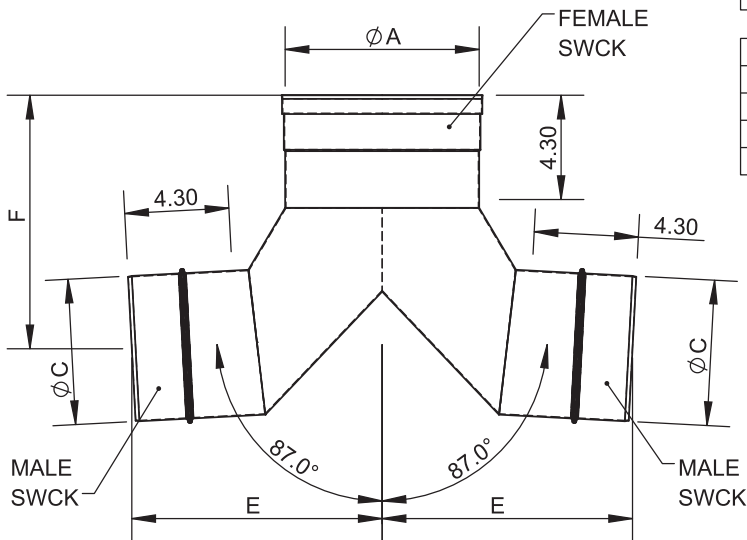

Ø	6	7	8	9	10	11	12	13	14	16
A	6	7	8	9	10	11	12	13	14	16
C	Customer Dimension									
E	Customer Dimension									
F	Customer Dimension									

Ø	18	20	22	24	26	28	30	32	34	36
A	18	20	22	24	26	28	30	32	34	36
C	Customer Dimension									
E	Customer Dimension									
F	Customer Dimension