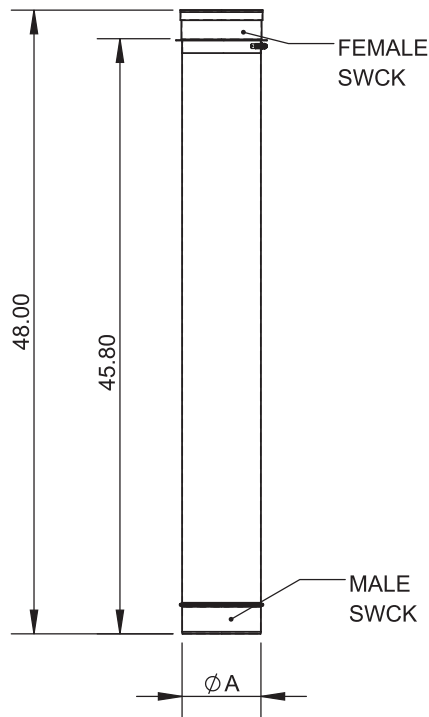

*FLANGE SUPPORT BAND INCLUDED
ON SIZES 14" AND ABOVE

*INCLUDES 1 LOCKING BAND

drawn by	JJR	model	SW-NAKS-CK	code	24L	description	SW-NAKS-CKØ-24L 24" Fixed Length