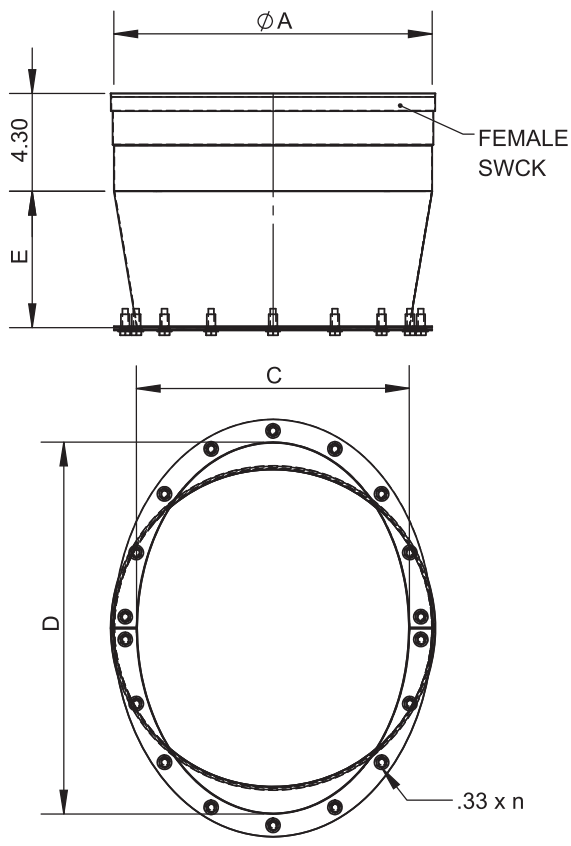

ϕ	14	16	18	20
A	14	16	18	20
C	12			
D	16.35	21.3	26.25	31.2
E	7	10	13	16
n	18	18	22	22
lb	8.69	12.30	16.65	21.45

drawn by JJR model SW-NAKS-CK code NWHO description SW-NAKS-CK ϕ -NWHO No Weld Hoof Adapter Oval - Start

ϕ	6	7	8	9	10	11	12	13	14	16
A	6	7	8	9	10	11	12	13	14	16
C	29									
lb	15.36	15.31	15.25	15.16	15.05	14.89	14.72	14.52	14.30	13.75

ϕ	18	20	22	24	26	28	30	32	34	36
A	18	20	22	24	26	28	30	32	34	36
C	36					42			48	
lb	21.16	20.39	19.51	19.51	26.77	25.65	24.42	32.63	31.17	29.59

*INCLUDES 1 LOCKING BAND

drawn by JJR model SW-NAKS-CK code FPE description SW-NAKS-CK ϕ -FPE Fan Plate Adapter - End