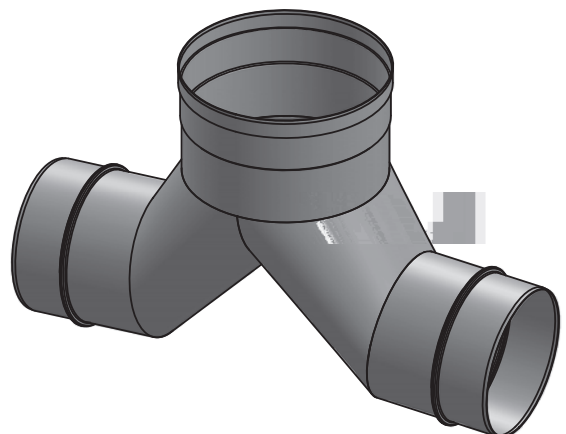

*INCLUDES 2 LOCKING BANDS

		drawn by JJR	model SW-NAKS-CK	code 87BHT	description SW-NAKS-CKØ-87BHT 87 Degree Bull Head Tee