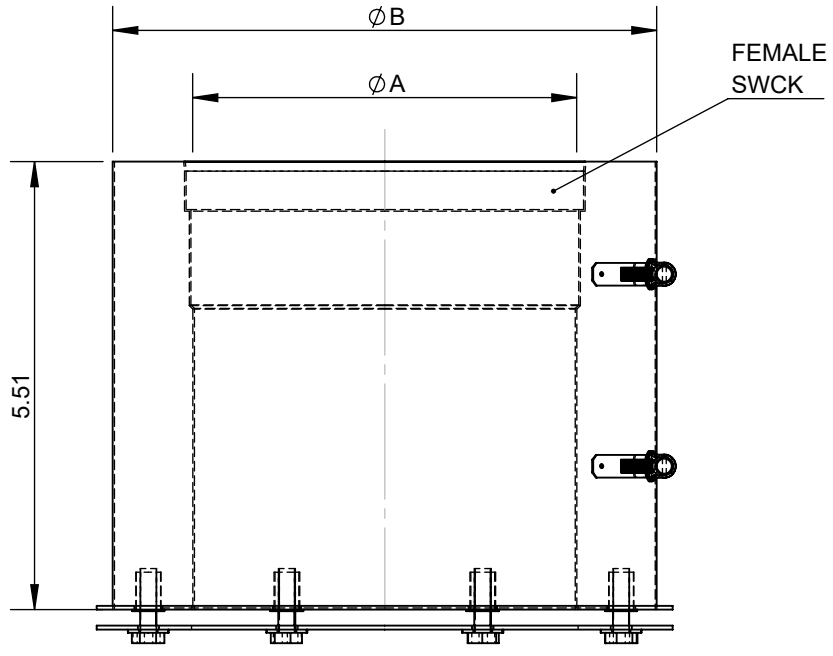

E

Ø	6	7	8	9	10	11	12
A	6	7	8	9	10	11	12
B	8.5	9.5	10.5	11.5	12.5	13.5	14.5
lb	4.97	5.61	6.23	6.93	7.57	8.25	8.89

F	material: inside/outside	surface: inside/outside	inch / lb		 NORTH AMERICAN KITCHEN SOLUTIONS INCORPORATED	scale 1:3	
			revisions-no.			description No Weld Hood Adapter - Start	format US LETTER
			date	name		code DW-NAKS-CKØ-NWHA	sheet 1 of 1
			drawn by	2022		drawing no.	
			checked by				
		approved by					
		modified by					
UL-no.							