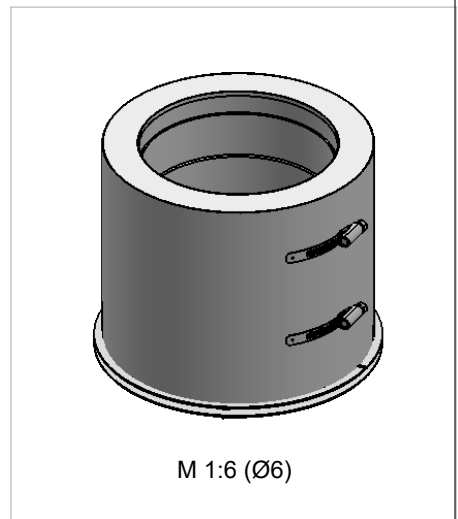

E

Ø	6	7	8	9	10	11	12
A	6	7	8	9	10	11	12
B	8.5	9.5	10.5	11.5	12.5	13.5	14.5
lb	4.97	5.61	6.23	6.93	7.57	8.25	8.89

F	material: inside/outside	surface: inside/outside	inch / lb		 NORTH AMERICAN KITCHEN SOLUTIONS INCORPORATED	scale 1:3	
			revisions-no.			description No Weld Hood Adapter - Start	format US LETTER
			date	name		code DW-NAKS-CKØ-NWHA	sheet 1 of 1
			drawn by	2022		drawing no.	
			checked by				
		approved by					
		modified by					
UL-no.							