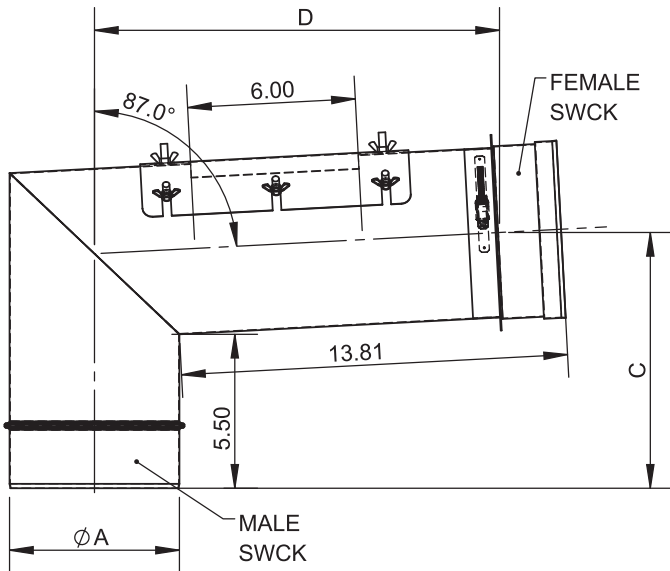

ϕ	6	7	8	9	10	11	12	13	14	16
A	6	7	8	9	10	11	12	13	14	16
C	9.14	9.64	10.14	10.64	11.14	11.64	12.13	12.63	13.13	14.14
D	14.47	14.95	15.42	15.89	16.37	16.84	17.32	17.79	18.26	19.22
lb	4.27	5.04	5.85	6.69	7.66	8.58	9.57	10.58	11.66	19.07

ϕ	18	20	22	24	26	28	30	32	34	36
A	18	20	22	24	26	28	30	32	34	36
C	15.14	16.13	17.13	18.13	19.13	20.13	21.13	22.13	23.12	24.12
D	20.16	21.11	22.06	23.01	23.95	24.9	25.85	26.8	27.74	28.69
lb	22.44	26.16	29.99	34.06	38.46	42.99	47.78	52.93	58.19	64.53