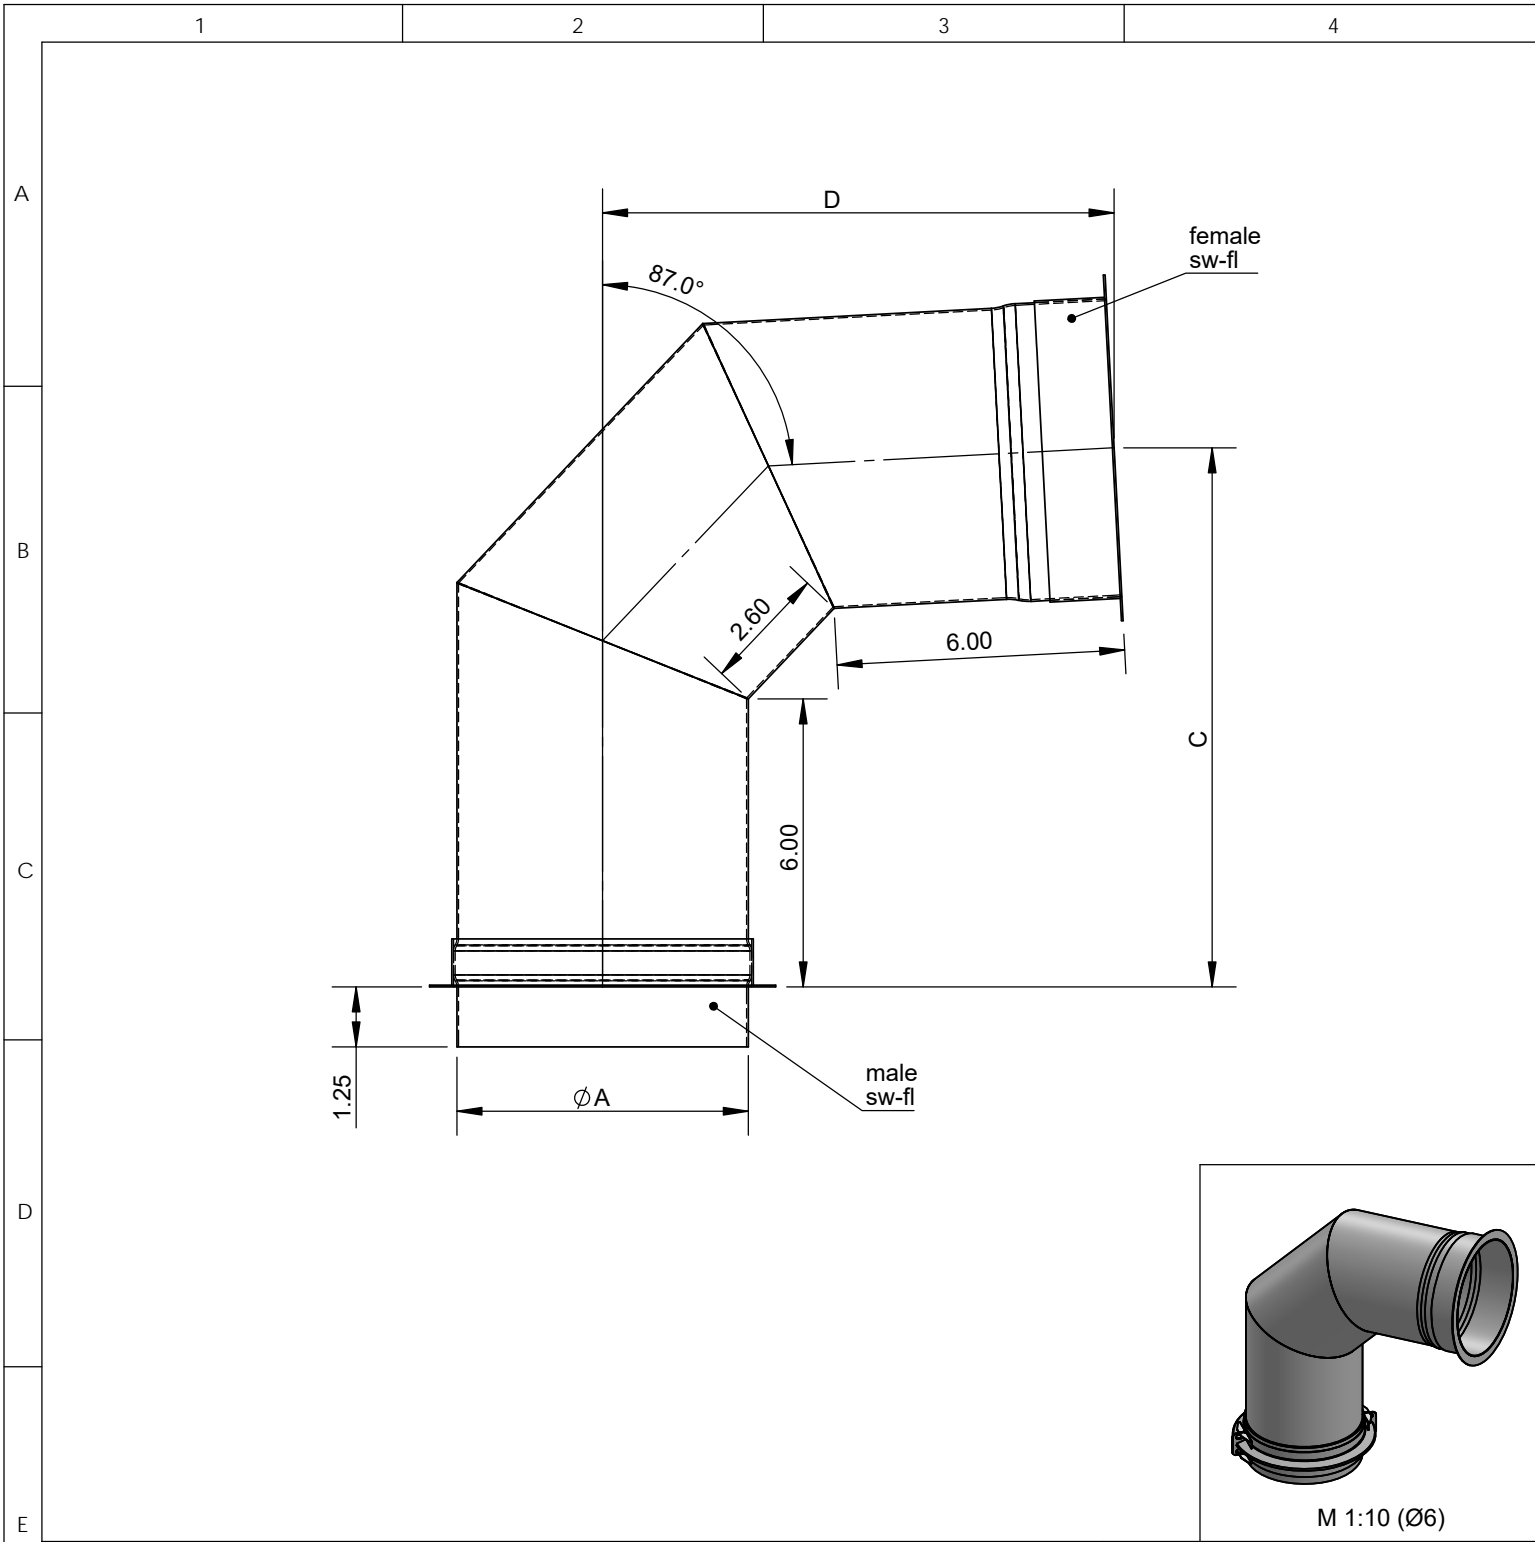

© NAKS Inc. All rights reserved, also regarding any disposal, exploitation, editing, distribution, as well as in the event of applications for industrial property rights.

Ø	18	20	22
A	18	20	22
C	17.22	18.22	19.22
D	16.34	17.29	18.24
lb	20.12	23.34	26.75

material: inside/outside	304	surface: inside/outside	BA	inch / lb			 NORTH AMERICAN KITCHEN SOLUTIONS INCORPORATED	scale
				revisions-no.				format US LETTER
				date	name	description 87 Degree Elbow	sheet	
				drawn by			code SWNAKSØ-87EL	
				checked by			drawing no.	
				approved by				
				modified by			