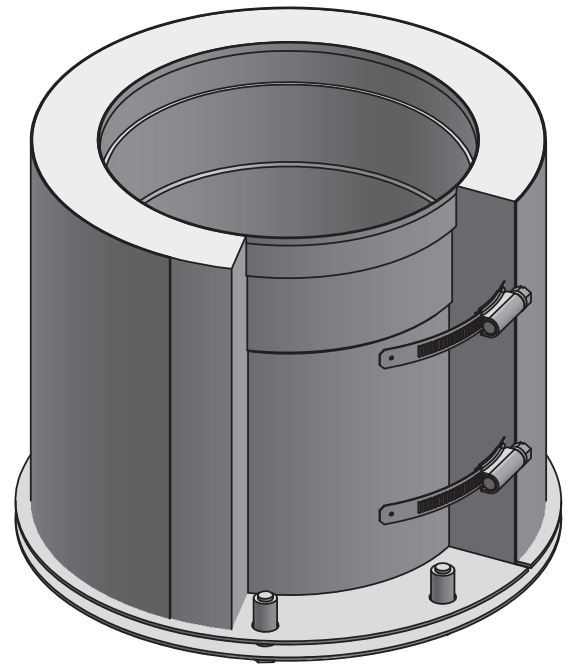

*INCLUDES 1 FINISHING BAND

	drawn by	JJR	model	DW-NAKS-CK-RC	code	NWHA	description	DW-NAKS-CKØ-NWHA-RC No Weld Hood Adapter - Start