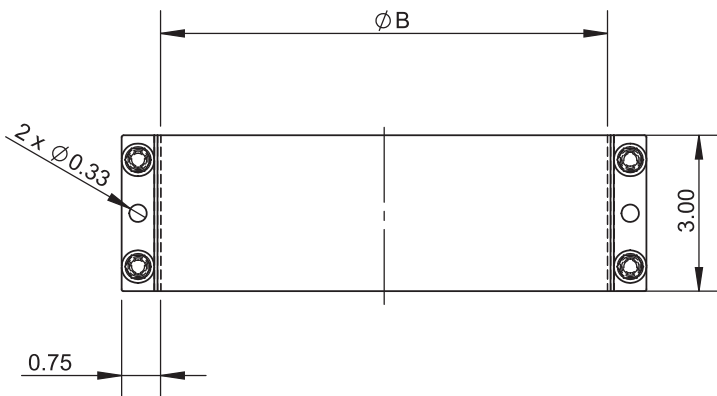

Vent Diameter	Number of Joints Per 10 oz. Tube
3" - 6"	6.7
8" - 10"	6
11" - 12"	5.3
13" - 16"	4.7
18" - 20"	4
22" - 24"	3.3
26" - 28"	2.7
30" - 32"	2
34" - 36"	1.3
38" - 48"	0.7

	drawn by	model	code	description
	JJR	ALL	J-600	J-600 Sealant

Ø	6	7	8	9	10	11	12	13	14	16
B	8.5	9.5	10.5	11.5	12.5	13.5	14.5	15.5	16.5	18.5
lb	1.63	1.78	1.94	2.11	2.27	2.42	2.57	2.73	2.90	3.21

Ø	18	20	22	24	26	28	30	32	34	36
B	20.5	22.5	24.5	26.5	28.5	30.5	32.5	34.5	36.5	38.5
lb	3.52	3.85	4.16	4.49	4.80	5.13	5.43	5.74	6.07	6.38