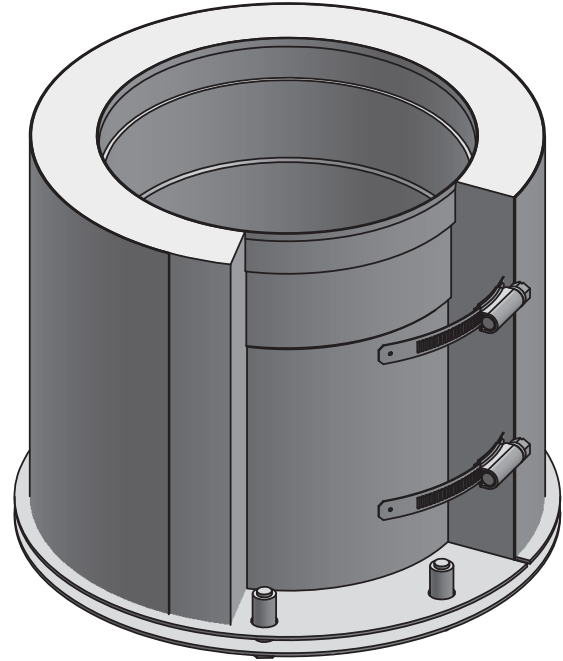

Ø	6	7	8	9	10	11	12				
A	6	7	8	9	10	11	12				
B	8.5	9.5	10.5	11.5	12.5	13.5	14.5				
C	8.07	9.07	10.07	11.07	12.07	13.07	14.07				
n	8			10	10	12	12				
lb	4.97	5.61	6.23	6.93	7.57	8.25	8.89				

*INCLUDES 1 FINISHING BAND

drawn by	JJR	model	DW-NAKS-CK-RC	code	NWHA	description	DW-NAKS-CKØ-NWHA-RC No Weld Hood Adapter - Start				

Ø	6	7	8	9	10	11	12	13	14	16
A	6	7	8	9	10	11	12	13	14	16
B	8.5	9.5	10.5	11.5	12.5	13.5	14.5	15.5	16.5	18.5
C	29									
lb	17.29	17.47	17.60	17.73	17.82	17.89	17.91	17.93	17.89	17.78

Ø	18	20	22	24	26	28	30	32	34	36
A	18	20	22	24	26	28	30	32	34	36
B	20.5	22.5	24.5	26.5	28.5	30.5	32.5	34.5	36.5	38.5
C	36			42			48			
lb	25.56	25.23	24.75	26.09	33.81	33.18	32.41	41.12	40.11	39.05

*INCLUDES 1 LOCKING BAND

drawn by	JJR	model	DW-NAKS-CK-RC	code	FPE	description	DW-NAKS-CKØ-FPE-RC Fan Plate Adapter - End