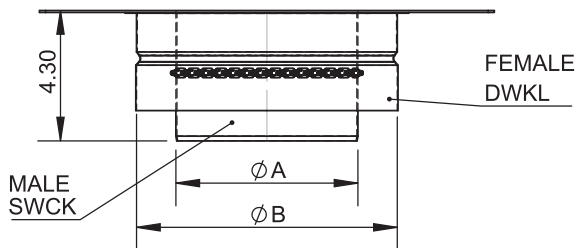

*INCLUDES 1 LOCKING BAND

drawn by	JJR	model	DW-NAKS-CK-RC	code	FPE	description	DW-NAKS-CKØ-FPE-RC Fan Plate Adapter - End