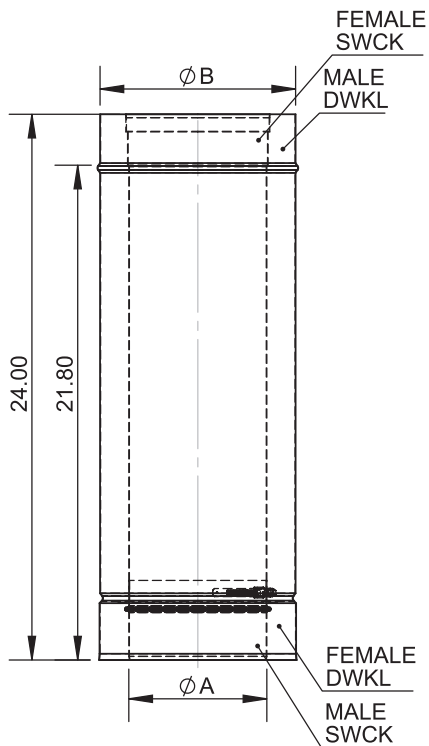

Ø	6	7	8	9	10	11	12	13	14	16
A	6	7	8	9	10	11	12	13	14	16
B	8.5	9.5	10.5	11.5	12.5	13.5	14.5	15.5	16.5	18.5
lb	12.52	14.21	15.86	17.53	19.18	20.88	22.53	24.20	25.85	29.19

Ø	18	20	22	24	26	28	30	32	34	36
A	18	20	22	24	26	28	30	32	34	36
B	20.5	22.5	24.5	26.5	28.5	30.5	32.5	34.5	36.5	38.5
lb	32.52	35.86	39.18	53.48	57.66	61.89	66.04	70.27	74.45	78.67

*FLANGE SUPPORT BAND INCLUDED
ON SIZED 14" AND ABOVE
*INCLUDES 1 LOCKING BAND

		drawn by	DAR	model	DW-NAKS-CK-RC	code	24L	description	DW-NAKS-CKØ-24L-RC 24" Fixed Length	

Ø	6	7	8	9	10	11	12	13	14	16
A	6	7	8	9	10	11	12	13	14	16
B	8.5	9.5	10.5	11.5	12.5	13.5	14.5	15.5	16.5	18.5
lb	16.76	18.94	21.08	23.25	25.41	27.57	29.72	31.88	34.03	38.37

Ø	18	20	22	24	26	28	30	32	34	36
A	18	20	22	24	26	28	30	32	34	36
B	20.5	22.5	24.5	26.5	28.5	30.5	32.5	34.5	36.5	38.5
lb	42.66	46.99	51.28	72.31	77.88	83.53	89.10	94.75	100.32	105.97

*FLANGE SUPPORT BAND INCLUDED
ON SIZES 14" AND ABOVE
*INCLUDES 1 CUT LENGTH LOCKING BAND

		drawn by	JJR	model	DW-NAKS-CK-RC	code	24CL	description	DW-NAKS-CKØ-24CL-RC 24" Cut Pipe Length