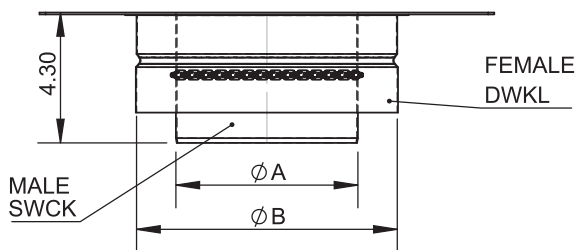

*INCLUDES 1 LOCKING BAND

	drawn by	JJR	model	DW-NAKS-CK-RC	code	FPE	description				
							DW-NAKS-CKØ-FPE-RC Fan Plate Adapter - End