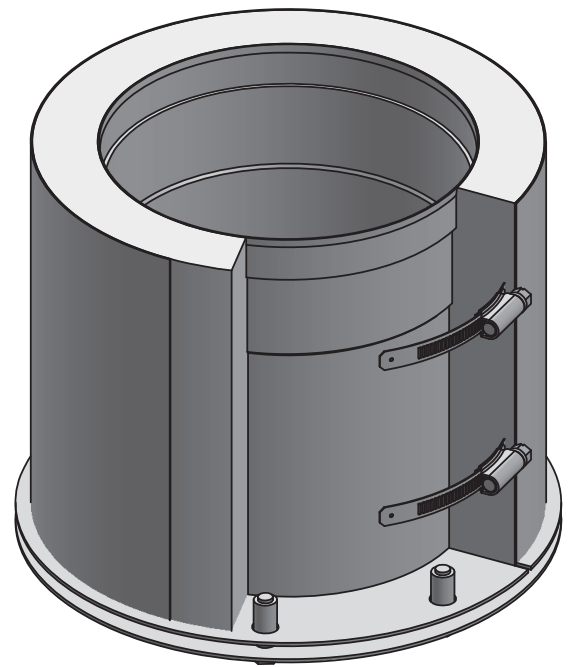

Ø	6	7	8	9	10	11	12				
A	6	7	8	9	10	11	12				
B	8.5	9.5	10.5	11.5	12.5	13.5	14.5				
C	8.07	9.07	10.07	11.07	12.07	13.07	14.07				
n	8			10	10	12	12				
lb	4.97	5.61	6.23	6.93	7.57	8.25	8.89