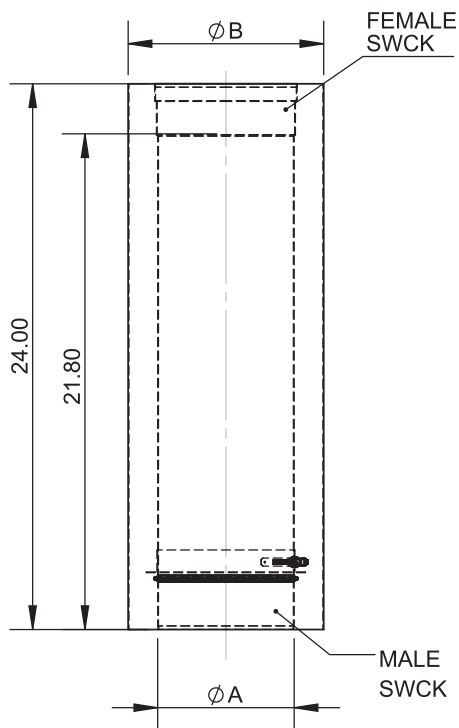

*FLANGE SUPPORT BAND INCLUDED
ON SIZED 14" AND ABOVE
*INCLUDES 1 LOCKING BAND

drawn by	DAR	model	DW-NAKS-CK-RC	code	24L	description	DW-NAKS-CKϕ-24L-RC 24" Fixed Length