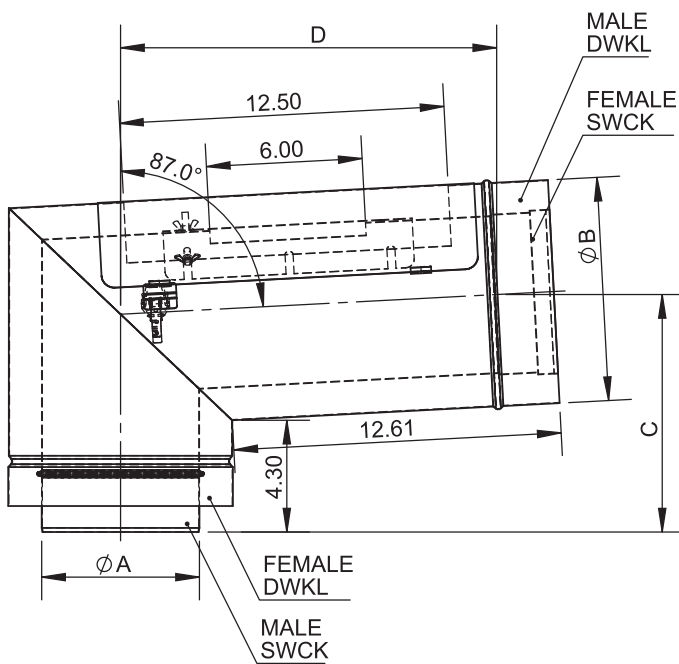

Ø	6	7	8	9	10	11	12	13	14	16
A	6	7	8	9	10	11	12	13	14	16
B	8.5	9.5	10.5	11.5	12.5	13.5	14.5	15.5	16.5	18.5
C	9.14	9.64	10.14	10.64	11.14	11.64	12.13	12.63	13.13	14.14
D	14.47	14.95	15.42	15.89	16.37	16.84	17.32	17.79	18.26	19.22
lb	13.71	15.95	18.30	20.79	23.47	26.22	29.06	32.05	35.16	52.69

Ø	18	20	22	24	26	28	30	32	34	36
A	18	20	22	24	26	28	30	32	34	36
B	20.5	22.5	24.5	26.5	28.5	30.5	32.5	34.5	36.5	38.5
C	15.14	16.13	17.13	18.13	19.13	20.13	21.13	22.13	23.12	24.12
D	20.16	21.11	22.06	23.01	23.95	24.9	25.85	26.8	27.74	28.69
lb	61.64	71.43	81.66	92.58	104.17	116.34	129.12	142.74	156.75	172.33