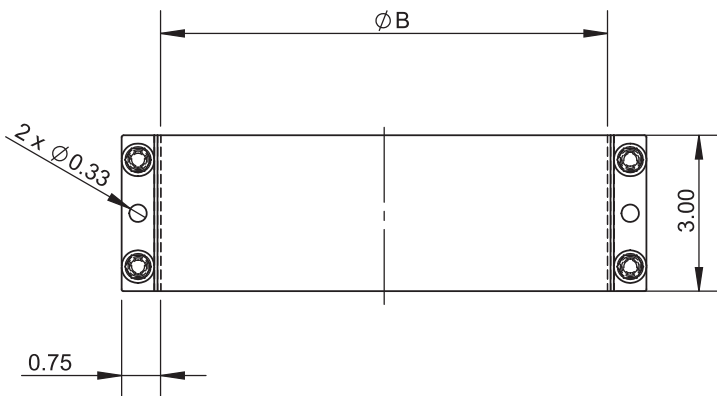

## Grease Duct Spec

**Model:**

**DW-NAKS-CK-RC-KIT06**

**Double Wall 12" with Four Elbows**

- 4x J-600 Sealant
- 10x DW-NAKS-CK12-LSB-RC Light Support Band
- 2x DW-NAKS-CK12-APS-RC Anchor Plate Support
- 5x DW-NAKS-CK12-24L-RC 24" Fixed Length
- 3x DW-NAKS-CK12-24CL-RC 24" Cut Length
- 6x DW-NAKS-CK12-48L-RC 48" Fixed Length
- 1x DW-NAKS-CK12-48CL-RC 48" Cut Length
- 2x DW-NAKS-CK12-IAD-RC Inline Access Door Length
- 4x DW-NAKS-CK12-87EA-RC 87 Degree Elbow w/ Access
- 1x DW-NAKS-CK12-NWHA-RC No-Weld Hood Adapter
- 1x DW-NAKS-CK12-FPE:29x29-RC Fan Plate Adapter - End

Vent Diameter	Number of Joints Per 10 oz. Tube
3" - 6"	6.7
8" - 10"	6
11" - 12"	5.3
13" - 16"	4.7
18" - 20"	4
22" - 24"	3.3
26" - 28"	2.7
30" - 32"	2
34" - 36"	1.3
38" - 48"	0.7

	drawn by	model	code	description
	JJR	ALL	J-600	J-600 Sealant

Ø	6	7	8	9	10	11	12	13	14	16
B	8.5	9.5	10.5	11.5	12.5	13.5	14.5	15.5	16.5	18.5
lb	1.63	1.78	1.94	2.11	2.27	2.42	2.57	2.73	2.90	3.21

Ø	18	20	22	24	26	28	30	32	34	36
B	20.5	22.5	24.5	26.5	28.5	30.5	32.5	34.5	36.5	38.5
lb	3.52	3.85	4.16	4.49	4.80	5.13	5.43	5.74	6.07	6.38