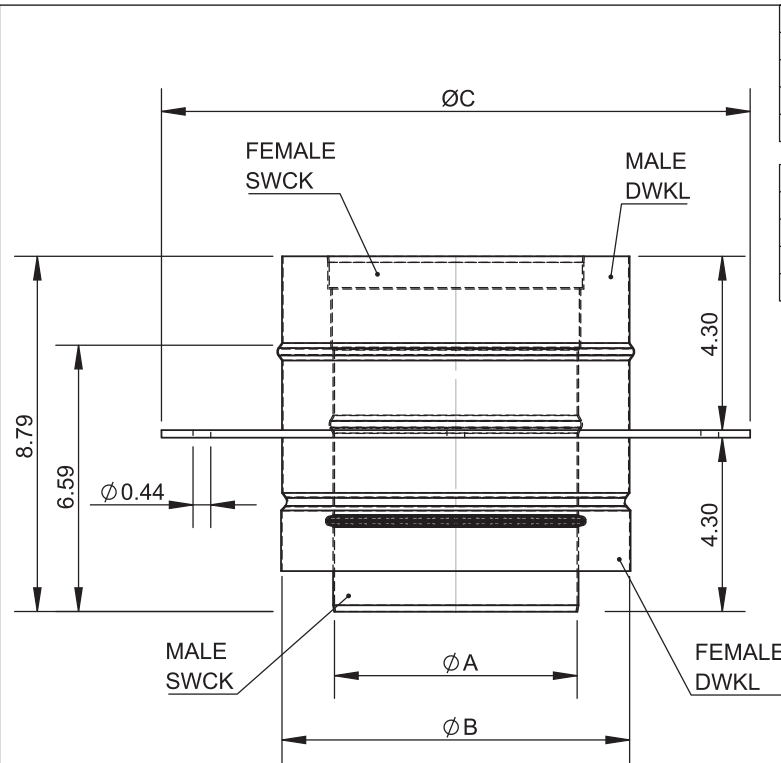

Ø	6	7	8	9	10	11	12	13	14	16
A	6	7	8	9	10	11	12	13	14	16
B	8.5	9.5	10.5	11.5	12.5	13.5	14.5	15.5	16.5	18.5
C	14.56	15.56	16.56	17.56	18.56	19.56	20.56	21.56	22.56	24.56
lb	14.39	16.06	17.73	19.45	21.16	22.92	24.62	26.42	28.23	31.94

Ø	18	20	22	24	26	28	30	32	34	36
A	18	20	22	24	26	28	30	32	34	36
B	20.5	22.5	24.5	26.5	28.5	30.5	32.5	34.5	36.5	38.5
C	26.56	28.56	30.56	32.56	34.56	36.56	38.56	40.56	42.56	44.56
lb	35.71	39.60	43.54	51.44	55.86	60.41	65.01	69.74	74.51	79.44