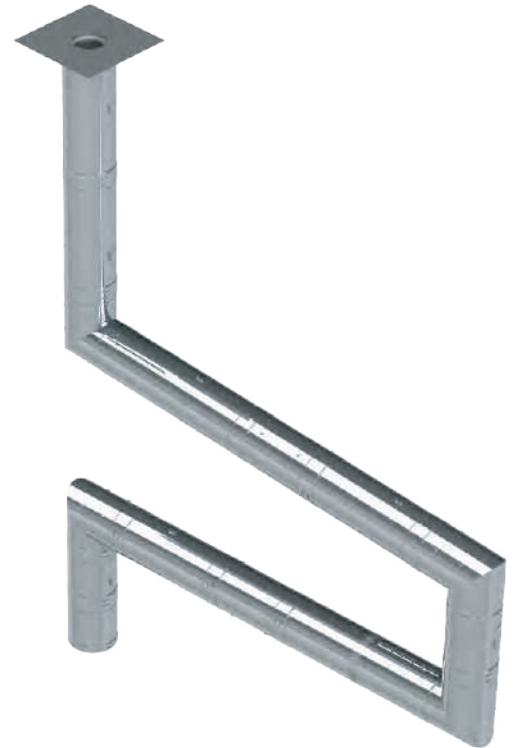

Grease Duct Spec

Model:

DW-NAKS-CK-RC-KIT09

Double Wall 14" with Four Elbows

- 5x J-600 Sealant
- 10x DW-NAKS-CK14-LSB-RC Light Support Band
- 2x DW-NAKS-CK14-APS-RC Anchor Plate Support
- 5x DW-NAKS-CK14-24L-RC 24" Fixed Length
- 3x DW-NAKS-CK14-24CL-RC 24" Cut Length
- 6x DW-NAKS-CK14-48L-RC 48" Fixed Length
- 1x DW-NAKS-CK14-48CL-RC 48" Cut Length
- 2x DW-NAKS-CK14-IAD-RC Inline Access Door Length
- 4x DW-NAKS-CK14-87EA-RC 87 Degree Elbow w/ Access
- 1x DW-NAKS-CK14-NWHO-RC No-Weld Hood Adapter - Oval
- 1x DW-NAKS-CK14-FPE:29x29-RC Fan Plate Adapter - End

Vent Diameter	Number of Joints Per 10 oz. Tube
3" - 6"	6.7
8" - 10"	6
11" - 12"	5.3
13" - 16"	4.7
18" - 20"	4
22" - 24"	3.3
26" - 28"	2.7
30" - 32"	2
34" - 36"	1.3
38" - 48"	0.7

	drawn by	model	code	description
	JJR	ALL	J-600	J-600 Sealant