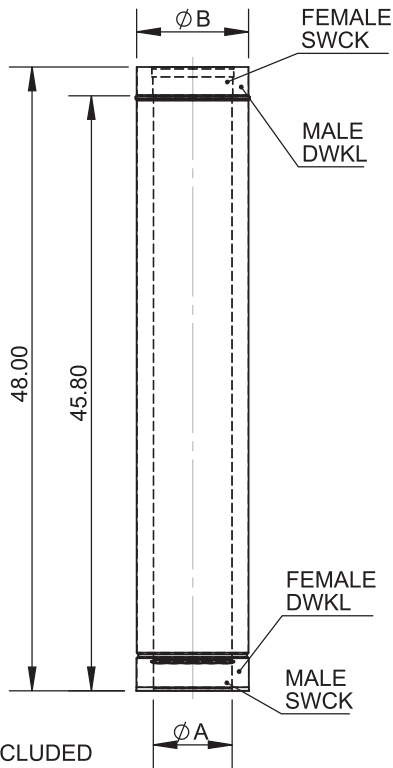

Ø	6	7	8	9	10	11	12
A	6	7	8	9	10	11	12
B	8.5	9.5	10.5	11.5	12.5	13.5	14.5
lb	24.05	27.30	30.54	33.79	37.03	40.28	43.52

Ø	13	14	16	18	20	22	24
A	13	14	16	18	20	22	24
B	15.5	16.5	18.5	20.5	22.5	24.5	26.5
lb	46.77	49.35	56.83	63.32	69.81	76.27	104.54

*FLANGE SUPPORT BAND INCLUDED ON SIZES 14" AND ABOVE

*INCLUDES 1 LOCKING BAND

		drawn by	CLS	model	DW-NAKS-CK-RC	code	48L	description	DW-NAKS-CKØ-48L-RC 48" Fixed Length

Ø	6	7	8	9	10	11	12
A	6	7	8	9	10	11	12
B	8.5	9.5	10.5	11.5	12.5	13.5	14.5
lb	33.52	37.88	42.16	46.50	50.82	55.14	59.44

Ø	13	14	16	18	20	22	24
A	13	14	16	18	20	22	24
B	15.5	16.5	18.5	20.5	22.5	24.5	26.5
lb	63.76	68.06	76.74	85.32	93.98	102.56	144.62

*FLANGE SUPPORT BAND INCLUDED ON SIZES 14" AND ABOVE

*INCLUDES 1 CUT LENGTH LOCKING BAND

		drawn by	JJR	model	DW-NAKS-CK-RC	code	48CL	description	DW-NAKS-CKØ-48CL-RC 48" Cut Pipe Length