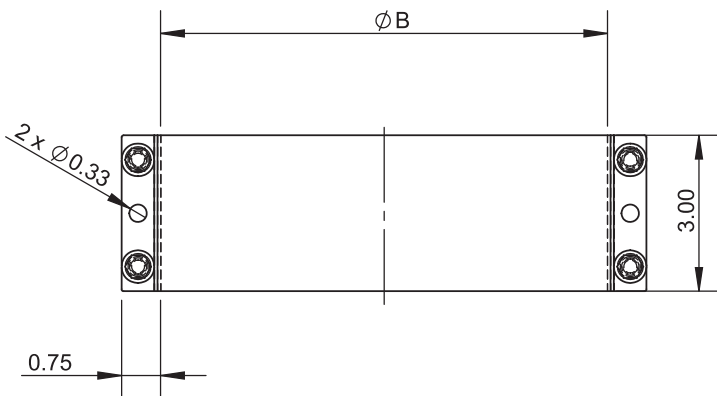

Grease Duct Spec

Model:

DW-NAKS-CK-RC-KIT09

Double Wall 14" with Four Elbows

- 5x J-600 Sealant
- 10x DW-NAKS-CK14-LSB-RC Light Support Band
- 2x DW-NAKS-CK14-APS-RC Anchor Plate Support
- 5x DW-NAKS-CK14-24L-RC 24" Fixed Length
- 3x DW-NAKS-CK14-24CL-RC 24" Cut Length
- 6x DW-NAKS-CK14-48L-RC 48" Fixed Length
- 1x DW-NAKS-CK14-48CL-RC 48" Cut Length
- 2x DW-NAKS-CK14-IAD-RC Inline Access Door Length
- 4x DW-NAKS-CK14-87EA-RC 87 Degree Elbow w/ Access
- 1x DW-NAKS-CK14-NWHO-RC No-Weld Hood Adapter - Oval
- 1x DW-NAKS-CK14-FPE:29x29-RC Fan Plate Adapter - End

Vent Diameter	Number of Joints Per 10 oz. Tube
3" - 6"	6.7
8" - 10"	6
11" - 12"	5.3
13" - 16"	4.7
18" - 20"	4
22" - 24"	3.3
26" - 28"	2.7
30" - 32"	2
34" - 36"	1.3
38" - 48"	0.7

	drawn by	model	code	description
	JJR	ALL	J-600	J-600 Sealant

Ø	6	7	8	9	10	11	12	13	14	16
B	8.5	9.5	10.5	11.5	12.5	13.5	14.5	15.5	16.5	18.5
lb	1.63	1.78	1.94	2.11	2.27	2.42	2.57	2.73	2.90	3.21

Ø	18	20	22	24	26	28	30	32	34	36
B	20.5	22.5	24.5	26.5	28.5	30.5	32.5	34.5	36.5	38.5
lb	3.52	3.85	4.16	4.49	4.80	5.13	5.43	5.74	6.07	6.38

Ø	18	20	22	24	26	28	30	32	34	36
A	18	20	22	24	26	28	30	32	34	36
B	20.5	22.5	24.5	26.5	28.5	30.5	32.5	34.5	36.5	38.5
C	26.56	28.56	30.56	32.56	34.56	36.56	38.56	40.56	42.56	44.56
lb	35.71	39.60	43.54	51.44	55.86	60.41	65.01	69.74	74.51	79.44