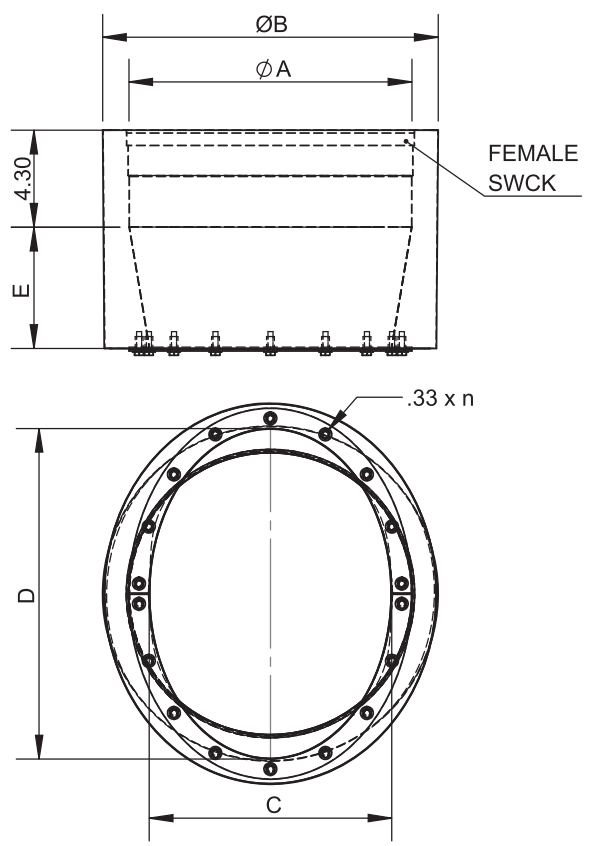

*FLANGE SUPPORT BAND INCLUDED
ON SIZES 14" AND ABOVE
*INCLUDES 1 LOCKING BAND

drawn by	CLS	model	DW-NAKS-CK-RC	code	87EA	description	DW-NAKS-CKØ-87EA-RC 87 Elbow Access