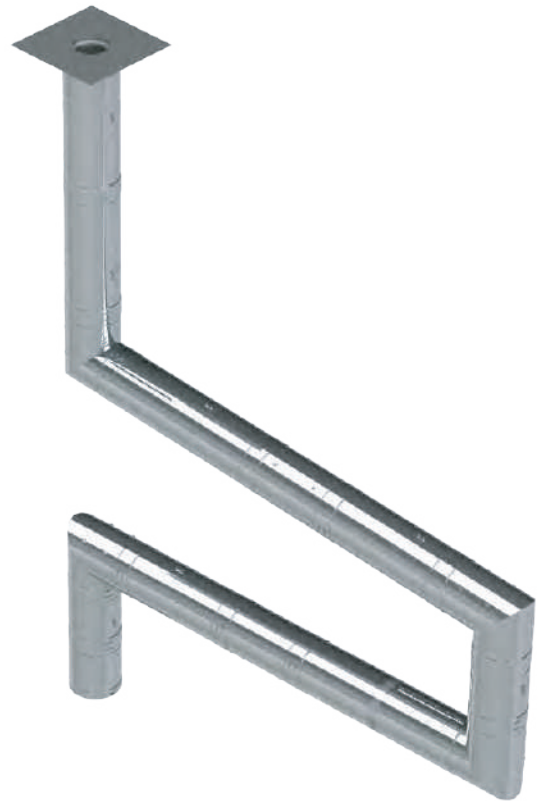

Grease Duct Spec

Model:

DW-NAKS-CK-RC-KIT12

Double Wall 16" with Four Elbows

- 5x J-600 Sealant
- 10x DW-NAKS-CK16-LSB-RC Light Support Band
- 2x DW-NAKS-CK16-APS-RC Anchor Plate Support
- 5x DW-NAKS-CK16-24L-RC 24" Fixed Length
- 3x DW-NAKS-CK16-24CL-RC 24" Cut Length
- 6x DW-NAKS-CK16-48L-RC 48" Fixed Length
- 1x DW-NAKS-CK16-48CL-RC 48" Cut Length
- 2x DW-NAKS-CK16-IAD-RC Inline Access Door Length
- 4x DW-NAKS-CK16-87EA-RC 87 Degree Elbow w/ Access
- 1x DW-NAKS-CK16-NWHO-RC No-Weld Hood Adapter - Oval
- 1x DW-NAKS-CK16-FPE:29x29-RC Fan Plate Adapter - End

Vent Diameter	Number of Joints Per 10 oz. Tube
3" - 6"	6.7
8" - 10"	6
11" - 12"	5.3
13" - 16"	4.7
18" - 20"	4
22" - 24"	3.3
26" - 28"	2.7
30" - 32"	2
34" - 36"	1.3
38" - 48"	0.7

	drawn by	model	code	description
	JJR	ALL	J-600	J-600 Sealant