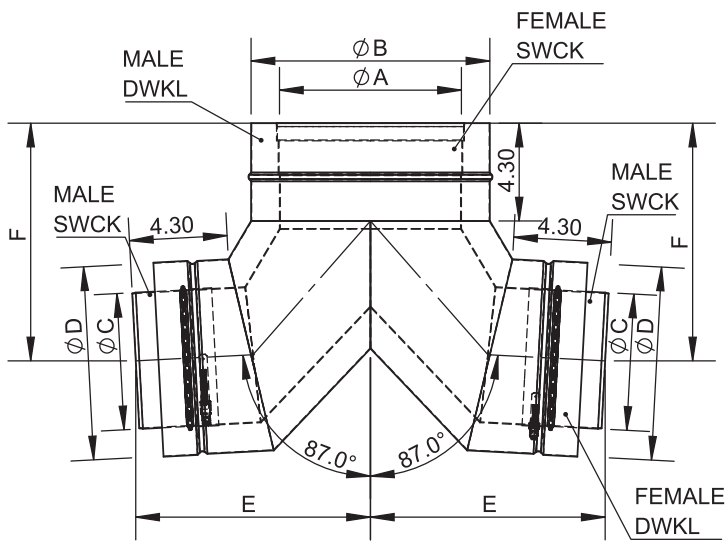

\varnothing	18	20	22	24	26	28	30	32	34	36
A	18	20	22	24	26	28	30	32	34	36
B	20.5	22.5	24.5	26.5	28.5	30.5	32.5	34.5	36.5	38.5
C	15.14	16.13	17.13	18.13	19.13	20.13	21.13	22.13	23.12	24.12
D	20.16	21.11	22.06	23.01	23.95	24.9	25.85	26.8	27.74	28.69
lb	61.64	71.43	81.66	92.58	104.17	116.34	129.12	142.74	156.75	172.33

*FLANGE SUPPORT BAND INCLUDED
ON SIZES 14" AND ABOVE
*INCLUDES 1 LOCKING BAND

drawn by	CLS	model	DW-NAKS-CK-RC	code	87EA	description	DW-NAKS-CK \varnothing -87EA-RC 87 Elbow Access
----------	-----	-------	---------------	------	------	-------------	---------------------------------------------------

Ø	6	7	8	9	10	11	12	13	14	16
A	6	7	8	9	10	11	12	13	14	16
B	8.5	9.5	10.5	11.5	12.5	13.5	14.5	15.5	16.5	18.5
C	Customer Dimension									
D	Customer Dimension									
E	Customer Dimension									
F	Customer Dimension									

Ø	18	20	22	24	26	28	30	32	34	36
A	18	20	22	24	26	28	30	32	34	36
B	20.5	22.5	24.5	26.5	28.5	30.5	32.5	34.5	36.5	38.5
C	Customer Dimension									
D	Customer Dimension									
E	Customer Dimension									
F	Customer Dimension									