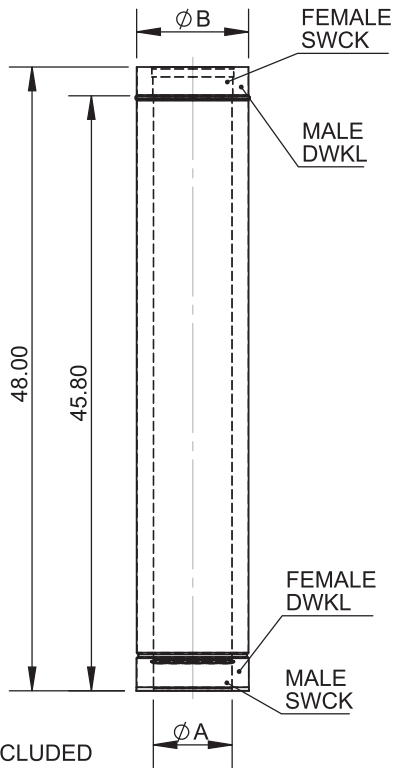

Ø	6	7	8	9	10	11	12
A	6	7	8	9	10	11	12
B	8.5	9.5	10.5	11.5	12.5	13.5	14.5
lb	24.05	27.30	30.54	33.79	37.03	40.28	43.52

Ø	13	14	16	18	20	22	24
A	13	14	16	18	20	22	24
B	15.5	16.5	18.5	20.5	22.5	24.5	26.5
lb	46.77	49.35	56.83	63.32	69.81	76.27	104.54

*FLANGE SUPPORT BAND INCLUDED ON SIZES 14" AND ABOVE

*INCLUDES 1 LOCKING BAND

	drawn by	CLS	model	DW-NAKS-CK-RC	code	48L	description	DW-NAKS-CKØ-48L-RC 48" Fixed Length

Ø	6	7	8	9	10	11	12
A	6	7	8	9	10	11	12
B	8.5	9.5	10.5	11.5	12.5	13.5	14.5
lb	33.52	37.88	42.16	46.50	50.82	55.14	59.44

Ø	13	14	16	18	20	22	24
A	13	14	16	18	20	22	24
B	15.5	16.5	18.5	20.5	22.5	24.5	26.5
lb	63.76	68.06	76.74	85.32	93.98	102.56	144.62

*FLANGE SUPPORT BAND INCLUDED ON SIZES 14" AND ABOVE

*INCLUDES 1 CUT LENGTH LOCKING BAND

	drawn by	JJR	model	DW-NAKS-CK-RC	code	48CL	description	DW-NAKS-CKØ-48CL-RC 48" Cut Pipe Length