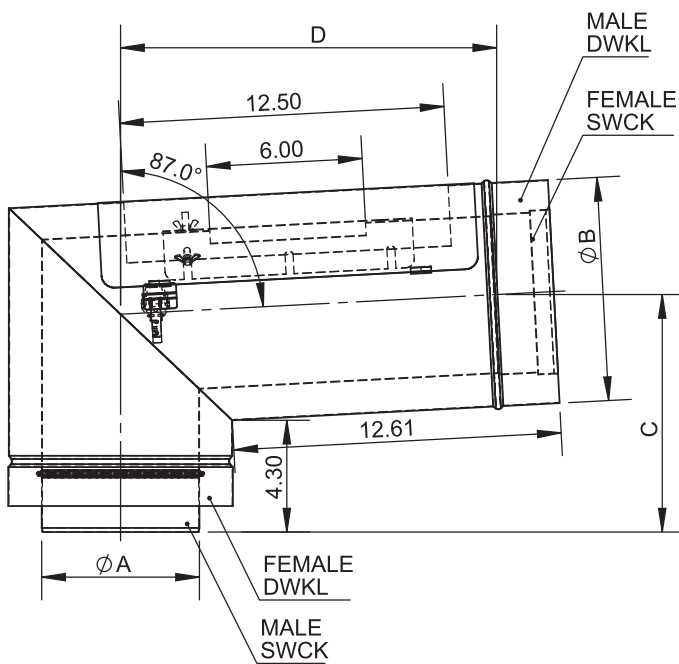

$\varnothing$	6	7	8	9	10	11	12	13	14	16
A	6	7	8	9	10	11	12	13	14	16
B	8.5	9.5	10.5	11.5	12.5	13.5	14.5	15.5	16.5	18.5
C	9.14	9.64	10.14	10.64	11.14	11.64	12.13	12.63	13.13	14.14
D	14.47	14.95	15.42	15.89	16.37	16.84	17.32	17.79	18.26	19.22
lb	13.71	15.95	18.30	20.79	23.47	26.22	29.06	32.05	35.16	52.69

$\varnothing$	18	20	22	24	26	28	30	32	34	36
A	18	20	22	24	26	28	30	32	34	36
B	20.5	22.5	24.5	26.5	28.5	30.5	32.5	34.5	36.5	38.5
C	15.14	16.13	17.13	18.13	19.13	20.13	21.13	22.13	23.12	24.12
D	20.16	21.11	22.06	23.01	23.95	24.9	25.85	26.8	27.74	28.69
lb	61.64	71.43	81.66	92.58	104.17	116.34	129.12	142.74	156.75	172.33