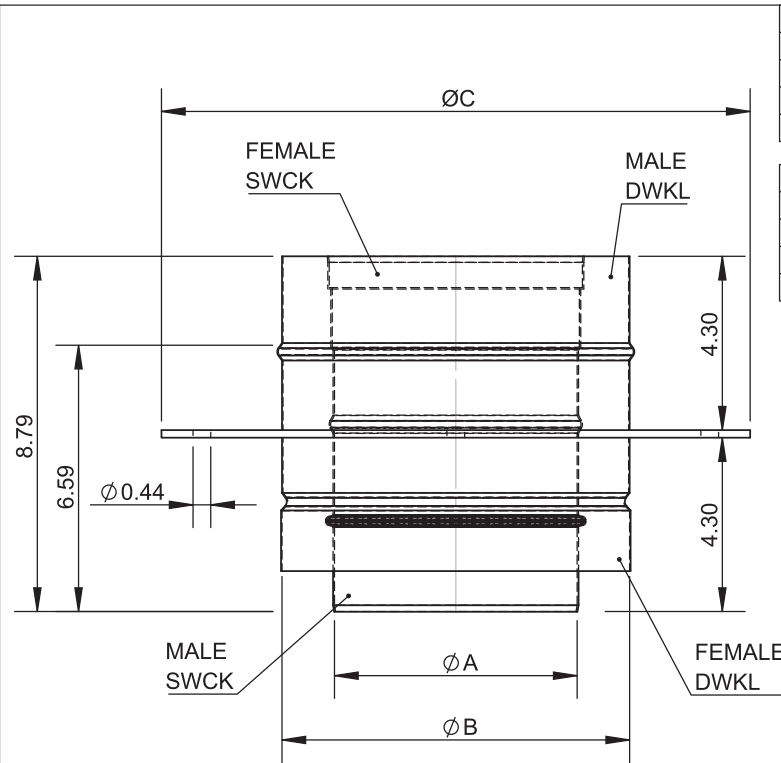

Ø	6	7	8	9	10	11	12	13	14	16
A	6	7	8	9	10	11	12	13	14	16
B	8.5	9.5	10.5	11.5	12.5	13.5	14.5	15.5	16.5	18.5
C	14.56	15.56	16.56	17.56	18.56	19.56	20.56	21.56	22.56	24.56
lb	14.39	16.06	17.73	19.45	21.16	22.92	24.62	26.42	28.23	31.94

Ø	18	20	22	24	26	28	30	32	34	36
A	18	20	22	24	26	28	30	32	34	36
B	20.5	22.5	24.5	26.5	28.5	30.5	32.5	34.5	36.5	38.5
C	26.56	28.56	30.56	32.56	34.56	36.56	38.56	40.56	42.56	44.56
lb	35.71	39.60	43.54	51.44	55.86	60.41	65.01	69.74	74.51	79.44