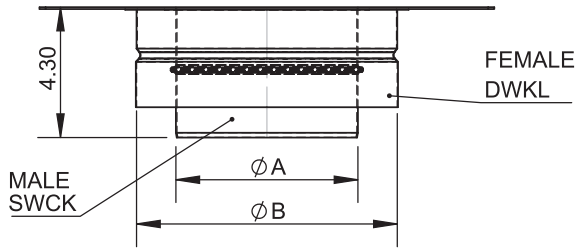

*INCLUDES 1 LOCKING BAND

Ø	6	7	8	9	10	11	12	13	14	16
A	6	7	8	9	10	11	12	13	14	16
B	8.5	9.5	10.5	11.5	12.5	13.5	14.5	15.5	16.5	18.5
C	29									
lb	17.29	17.47	17.60	17.73	17.82	17.89	17.91	17.93	17.89	17.78

Ø	18	20	22	24	26	28	30	32	34	36
A	18	20	22	24	26	28	30	32	34	36
B	20.5	22.5	24.5	26.5	28.5	30.5	32.5	34.5	36.5	38.5
C	36					42			48	
lb	25.56	25.23	24.75	26.09	33.81	33.18	32.41	41.12	40.11	39.05