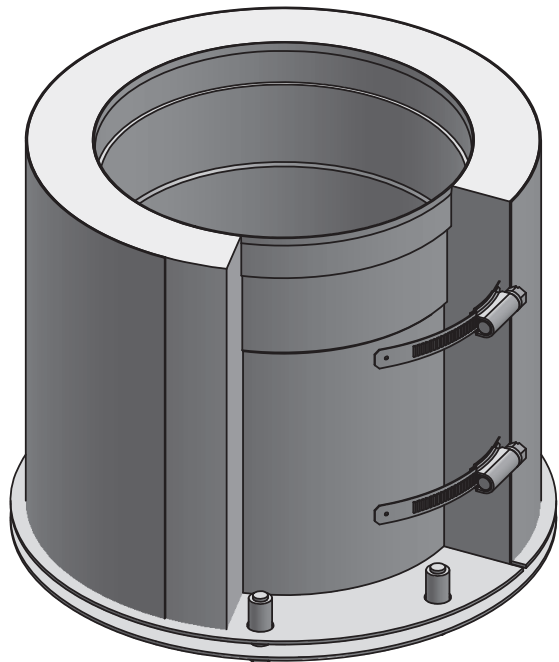

drawn by	JJR	model	DW-NAKS-CK-RC	code	NWHA	description	DW-NAKS-CKØ-NWHA-RC No Weld Hood Adapter - Start