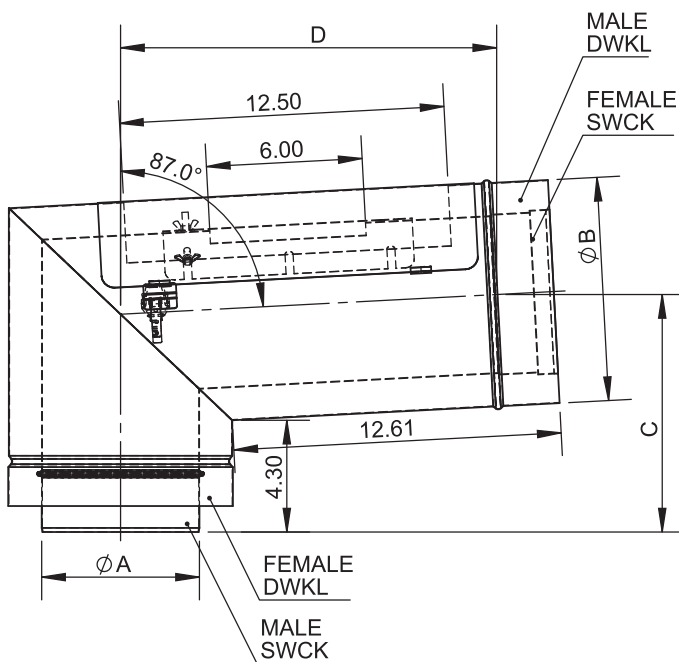

Ø	6	7	8	9	10	11	12	13	14	16
A	6	7	8	9	10	11	12	13	14	16
B	8.5	9.5	10.5	11.5	12.5	13.5	14.5	15.5	16.5	18.5
C	9.14	9.64	10.14	10.64	11.14	11.64	12.13	12.63	13.13	14.14
D	14.47	14.95	15.42	15.89	16.37	16.84	17.32	17.79	18.26	19.22
lb	13.71	15.95	18.30	20.79	23.47	26.22	29.06	32.05	35.16	52.69

Ø	18	20	22	24	26	28	30	32	34	36
A	18	20	22	24	26	28	30	32	34	36
B	20.5	22.5	24.5	26.5	28.5	30.5	32.5	34.5	36.5	38.5
C	15.14	16.13	17.13	18.13	19.13	20.13	21.13	22.13	23.12	24.12
D	20.16	21.11	22.06	23.01	23.95	24.9	25.85	26.8	27.74	28.69
lb	61.64	71.43	81.66	92.58	104.17	116.34	129.12	142.74	156.75	172.33