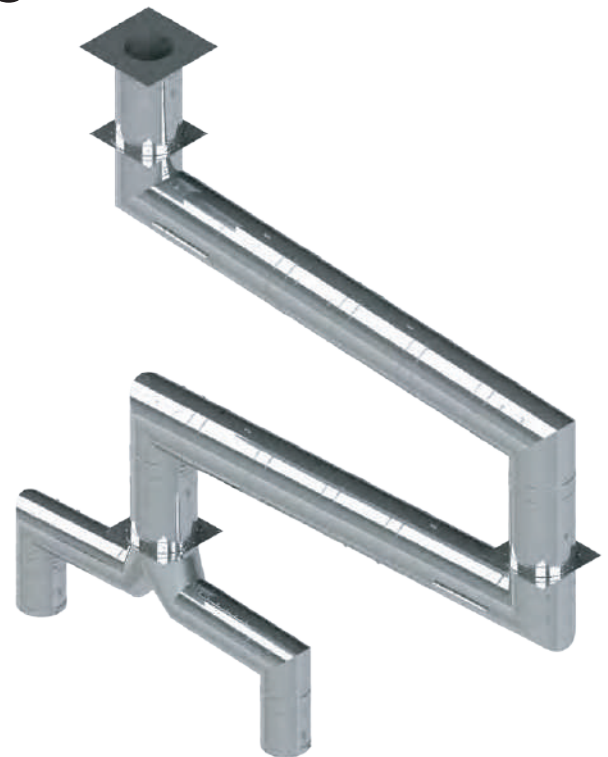

## Grease Duct Spec

**Model:**

**DW-NAKS-CK-RC-KIT15**

**Double Wall 18" with Four Elbows**

- 6x J-600 Sealant
- 12x DW-NAKS-CK18-LSB-RC Light Support Band
- 2x DW-NAKS-CK18-APS-RC Anchor Plate Support
- 2x DW-NAKS-CK12-24CL-RC 24" Cut Length
- 1x DW-NAKS-CK18-24CL-RC 24" Cut Length
- 6x DW-NAKS-CK18-48L-RC 48" Fixed Length
- 4x DW-NAKS-CK18-48CL-RC 48" Cut Length
- 2x DW-NAKS-CK18-IAD-RC Inline Access Door Length
- 2x DW-NAKS-CK12-87EA-RC 87 Degree Elbow w/ Access
- 4x DW-NAKS-CK18-87EA-RC 87 Degree Elbow w/ Access
- 1x DW-NAKS-CK18-87BHT12-RC 87 Deg Red Bull-Head Tee
- 2x DW-NAKS-CK12-NWHA-RC No-Weld Hood Adapter
- 1x DW-NAKS-CK18-FPE:36x36-RC Fan Plate Adapter - End

Vent Diameter	Number of Joints Per 10 oz. Tube
3" - 6"	6.7
8" - 10"	6
11" - 12"	5.3
13" - 16"	4.7
18" - 20"	4
22" - 24"	3.3
26" - 28"	2.7
30" - 32"	2
34" - 36"	1.3
38" - 48"	0.7

	drawn by	model	code	description
	JJR	ALL	J-600	J-600 Sealant