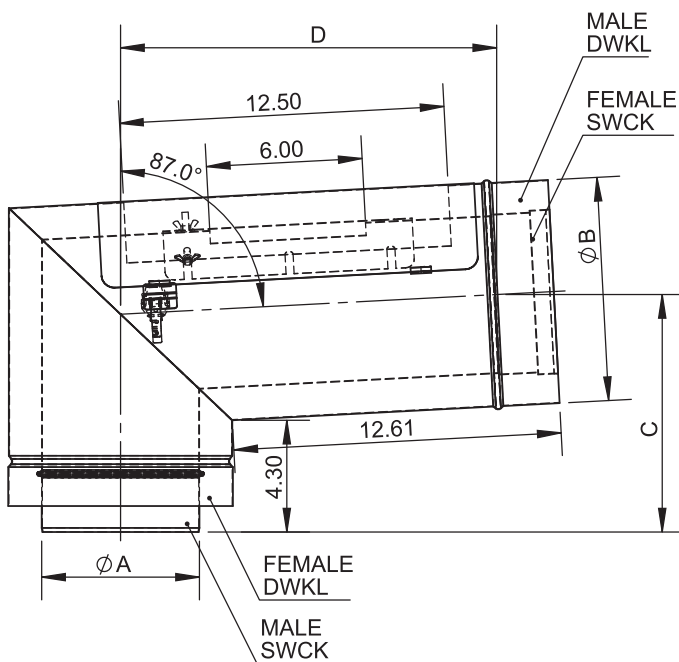

*FLANGE SUPPORT BAND INCLUDED
ON SIZES 14" AND ABOVE
*INCLUDES 1 CUT LENGTH LOCKING BAND

	drawn by	JJR	model	DW-NAKS-CK-RC	code	48CL	description	DW-NAKS-CKØ-48CL-RC 48" Cut Pipe Length

Ø	6	7	8	9	10	11	12	13	14	16
A	6	7	8	9	10	11	12	13	14	16
B	8.5	9.5	10.5	11.5	12.5	13.5	14.5	15.5	16.5	18.5
C	9.14	9.64	10.14	10.64	11.14	11.64	12.13	12.63	13.13	14.14
D	14.47	14.95	15.42	15.89	16.37	16.84	17.32	17.79	18.26	19.22
lb	13.71	15.95	18.30	20.79	23.47	26.22	29.06	32.05	35.16	52.69

Ø	18	20	22	24	26	28	30	32	34	36
A	18	20	22	24	26	28	30	32	34	36
B	20.5	22.5	24.5	26.5	28.5	30.5	32.5	34.5	36.5	38.5
C	15.14	16.13	17.13	18.13	19.13	20.13	21.13	22.13	23.12	24.12
D	20.16	21.11	22.06	23.01	23.95	24.9	25.85	26.8	27.74	28.69
lb	61.64	71.43	81.66	92.58	104.17	116.34	129.12	142.74	156.75	172.33