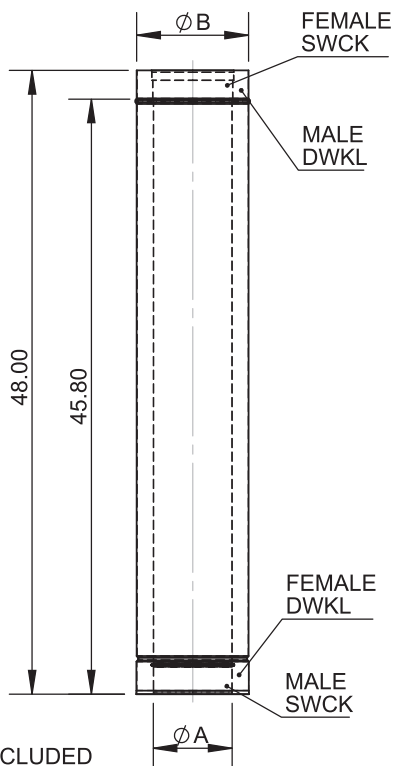

*FLANGE SUPPORT BAND INCLUDED
ON SIZES 14" AND ABOVE
*INCLUDES 1 CUT LENGTH LOCKING BAND

drawn by	JJR	model	DW-NAKS-CK-RC	code	24CL	description	DW-NAKS-CKØ-24CL-RC 24" Cut Pipe Length