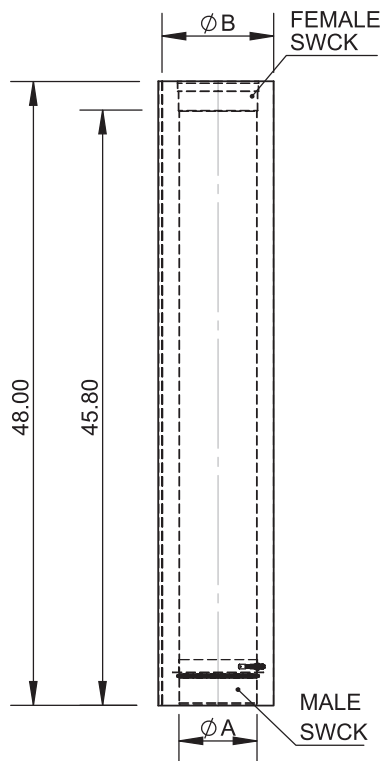

Ø	6	7	8	9	10	11	12
A	6	7	8	9	10	11	12
B	8.5	9.5	10.5	11.5	12.5	13.5	14.5
lb	33.52	37.88	42.16	46.50	50.82	55.14	59.44

Ø	13	14	16	18	20	22	24
A	13	14	16	18	20	22	24
B	15.5	16.5	18.5	20.5	22.5	24.5	26.5
lb	63.76	68.06	76.74	85.32	93.98	102.56	144.62

*FLANGE SUPPORT BAND INCLUDED
ON SIZES 14" AND ABOVE
*INCLUDES 1 CUT LENGTH LOCKING BAND

	drawn by	JJR	model	DW-NAKS-CK-RC	code	48CL	description	DW-NAKS-CKØ-48CL-RC 48" Cut Pipe Length

Ø	6	7	8	9	10	11	12	13	14	16
A	6	7	8	9	10	11	12	13	14	16
B	8.5	9.5	10.5	11.5	12.5	13.5	14.5	15.5	16.5	18.5
C	9.14	9.64	10.14	10.64	11.14	11.64	12.13	12.63	13.13	14.14
D	14.47	14.95	15.42	15.89	16.37	16.84	17.32	17.79	18.26	19.22
lb	13.71	15.95	18.30	20.79	23.47	26.22	29.06	32.05	35.16	52.69

Ø	18	20	22	24	26	28	30	32	34	36
A	18	20	22	24	26	28	30	32	34	36
B	20.5	22.5	24.5	26.5	28.5	30.5	32.5	34.5	36.5	38.5
C	15.14	16.13	17.13	18.13	19.13	20.13	21.13	22.13	23.12	24.12
D	20.16	21.11	22.06	23.01	23.95	24.9	25.85	26.8	27.74	28.69
lb	61.64	71.43	81.66	92.58	104.17	116.34	129.12	142.74	156.75	172.33

*FLANGE SUPPORT BAND INCLUDED
ON SIZES 14" AND ABOVE
*INCLUDES 1 LOCKING BAND

	drawn by	CLS	model	DW-NAKS-CK-RC	code	87EA	description	DW-NAKS-CKØ-87EA-RC 87 Elbow Access