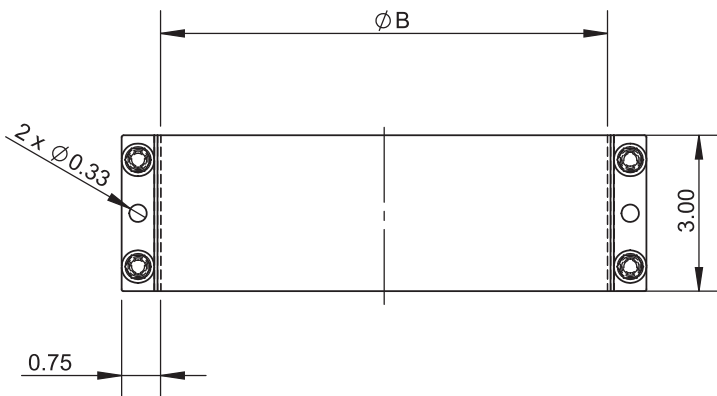

Grease Duct Spec

Model:

DW-NAKS-CK-RC-KIT16

Double Wall 20" Vertical

- 4x J-600 Sealant
- 2x DW-NAKS-CK20-LSB-RC Light Support Band
- 1x DW-NAKS-CK20-APS-RC Anchor Plate Support
- 2x DW-NAKS-CK14-24CL-RC 24" Cut Length
- 2x DW-NAKS-CK20-48L-RC 48" Fixed Length
- 1x DW-NAKS-CK20-48CL-RC 48" Cut Length
- 2x DW-NAKS-CK14-87EA-RC 87 Degree Elbow w/ Access
- 1x DW-NAKS-CK20-87BHT14-RC 87 Deg Red Bull-Head Tee
- 2x DW-NAKS-CK14-NWHO-RC No-Weld Hood Adapter - Oval
- 1x DW-NAKS-CK20-FPE:36x36-RC Fan Plate Adapter - End

Vent Diameter	Number of Joints Per 10 oz. Tube
3" - 6"	6.7
8" - 10"	6
11" - 12"	5.3
13" - 16"	4.7
18" - 20"	4
22" - 24"	3.3
26" - 28"	2.7
30" - 32"	2
34" - 36"	1.3
38" - 48"	0.7

	drawn by	model	code	description
	JJR	ALL	J-600	J-600 Sealant

Ø	6	7	8	9	10	11	12	13	14	16
B	8.5	9.5	10.5	11.5	12.5	13.5	14.5	15.5	16.5	18.5
lb	1.63	1.78	1.94	2.11	2.27	2.42	2.57	2.73	2.90	3.21

Ø	18	20	22	24	26	28	30	32	34	36
B	20.5	22.5	24.5	26.5	28.5	30.5	32.5	34.5	36.5	38.5
lb	3.52	3.85	4.16	4.49	4.80	5.13	5.43	5.74	6.07	6.38

Ø	18	20	22	24	26	28	30	32	34	36
A	18	20	22	24	26	28	30	32	34	36
B	20.5	22.5	24.5	26.5	28.5	30.5	32.5	34.5	36.5	38.5
C	Customer Dimension									
D	Customer Dimension									
E	Customer Dimension									
F	Customer Dimension									