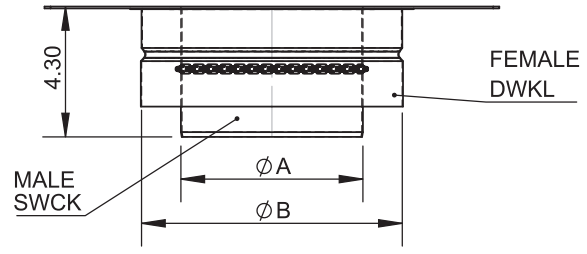

Ø	18	20	22	24	26	28	30	32	34	36
A	18	20	22	24	26	28	30	32	34	36
B	20.5	22.5	24.5	26.5	28.5	30.5	32.5	34.5	36.5	38.5
C	Customer Dimension									
D	Customer Dimension									
E	Customer Dimension									
F	Customer Dimension									

*FLANGE SUPPORT BANDS INCLUDED
ON 14" AND ABOVE

*INCLUDES 2 LOCKING BANDS

drawn by	CLS	model	DW-NAKS-CK-RC	code	87BHT	description	DW-NAKS-CKØ-87BHT-RC 87 Degree Bull Head Tee			
----------	-----	-------	---------------	------	-------	-------------	--	--	--	--

Ø	14	16	18	20
A	14	16	18	20
B	16.5	18.5	20.5	22.5
C	12			
D	16.35	21.3	26.25	31.2
E	7	10	13	16
n	18	18	22	22
lb	17.16	24.29	32.65	41.98

drawn by	JJR	model	DW-NAKS-CK-RC	code	NWHO	description	DW-NAKS-CKØ-NWHO-RC No Weld Hood Adapter Oval - Start
----------	-----	-------	---------------	------	------	-------------	---

Ø	6	7	8	9	10	11	12	13	14	16
A	6	7	8	9	10	11	12	13	14	16
B	8.5	9.5	10.5	11.5	12.5	13.5	14.5	15.5	16.5	18.5
C	29									
lb	17.29	17.47	17.60	17.73	17.82	17.89	17.91	17.93	17.89	17.78

Ø	18	20	22	24	26	28	30	32	34	36	
A	18	20	22	24	26	28	30	32	34	36	
B	20.5	22.5	24.5	26.5	28.5	30.5	32.5	34.5	36.5	38.5	
C	36			42				48			
lb	25.56	25.23	24.75	26.09	33.81	33.18	32.41	41.12	40.11	39.05	