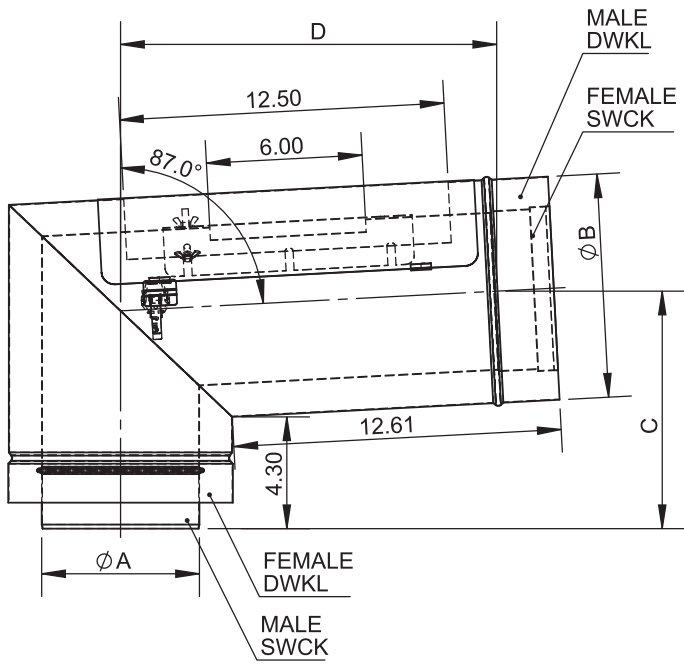

Ø	6	7	8	9	10	11	12	13	14	16
A	6	7	8	9	10	11	12	13	14	16
B	8.5	9.5	10.5	11.5	12.5	13.5	14.5	15.5	16.5	18.5
C	9.14	9.64	10.14	10.64	11.14	11.64	12.13	12.63	13.13	14.14
D	14.47	14.95	15.42	15.89	16.37	16.84	17.32	17.79	18.26	19.22
lb	13.71	15.95	18.30	20.79	23.47	26.22	29.06	32.05	35.16	52.69

Ø	18	20	22	24	26	28	30	32	34	36
A	18	20	22	24	26	28	30	32	34	36
B	20.5	22.5	24.5	26.5	28.5	30.5	32.5	34.5	36.5	38.5
C	15.14	16.13	17.13	18.13	19.13	20.13	21.13	22.13	23.12	24.12
D	20.16	21.11	22.06	23.01	23.95	24.9	25.85	26.8	27.74	28.69
lb	61.64	71.43	81.66	92.58	104.17	116.34	129.12	142.74	156.75	172.33