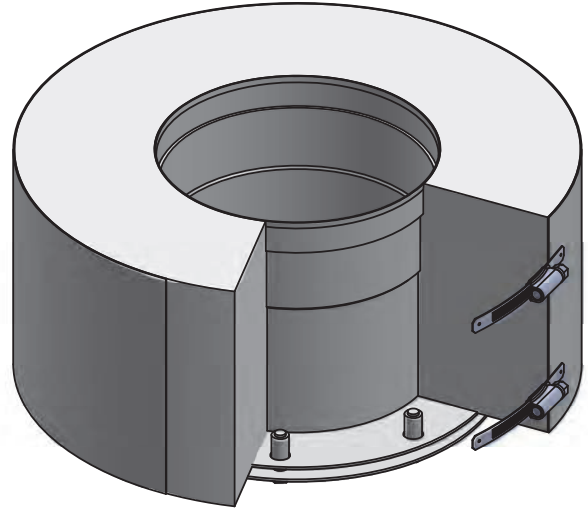

drawn by	JJR	model	DW-NAKS-CK-ZC	code	NWHA	description	DW-NAKS-CKØ-NWHA-ZC No Weld Hood Adapter - Start