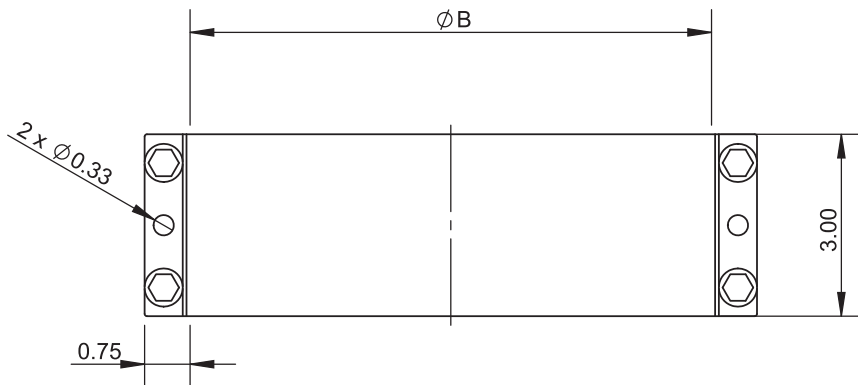

Grease Duct Spec

Model:

DW-NAKS-CK-ZC-KIT04

Double Wall 12" Vertical

- 2x J-600 Sealant
- 1x DW-NAKS-CK12-LSB-ZC Light Support Band
- 1x DW-NAKS-CK12-APS-ZC Anchor Plate Support
- 1x DW-NAKS-CK12-18CL-ZC 18" Cut Length
- 3x DW-NAKS-CK12-36L-ZC 36" Fixed Length
- 1x DW-NAKS-CK12-NWHA-ZC No-Weld Hood Adapter
- 1x DW-NAKS-CK12-FPE:29x29-ZC Fan Plate Adapter - End

Vent Diameter	Number of Joints Per 10 oz. Tube
3" - 6"	6.7
8" - 10"	6
11" - 12"	5.3
13" - 16"	4.7
18" - 20"	4
22" - 24"	3.3
26" - 28"	2.7
30" - 32"	2
34" - 36"	1.3
38" - 48"	0.7

	drawn by	JJR	model	ALL	code	J-600	description	J-600 Sealant
--	----------	-----	-------	-----	------	-------	-------------	---------------

Ø	10	11	12	13	14	16	18	20
B	16.5	17.5	18.5	19.5	20.5	22.5	24.5	26.5
lb	2.90	3.06	3.21	3.37	3.54	3.85	4.16	4.49

Ø	22	24	26	28	30	32	34	36
B	28.5	30.5	32.5	34.5	36.5	38.5	40.5	42.5
lb	4.80	5.13	5.43	5.76	6.07	6.38	6.71	7.02