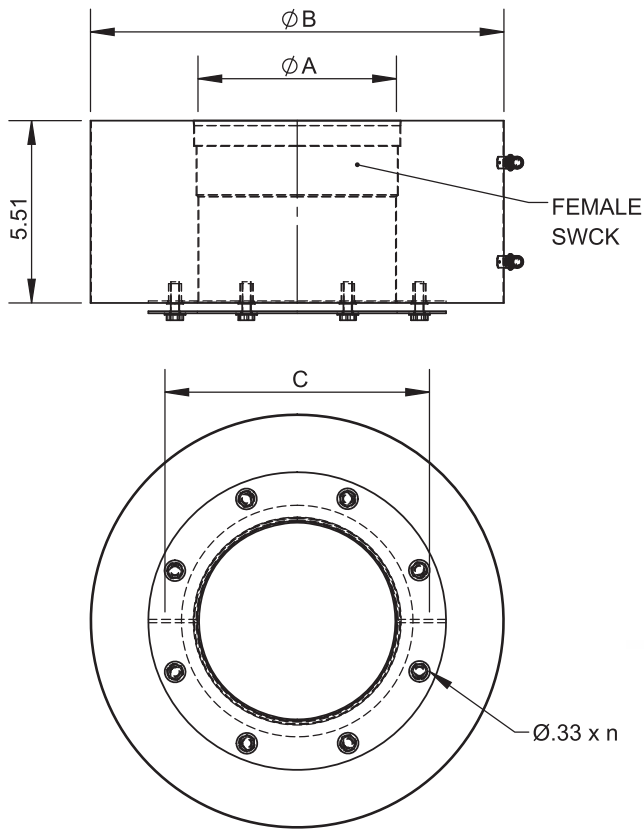

Ø	6	7	8	9	10	11	12			
A	6	7	8	9	10	11	12			
B	12.5	13.5	14.5	15.5	16.5	17.5	18.5			
C	8.07	9.07	10.07	11.07	12.07	13.07	14.07			
n	8			10			12			
lb	7.28	8.07	8.87	9.72	10.52	11.40	12.19