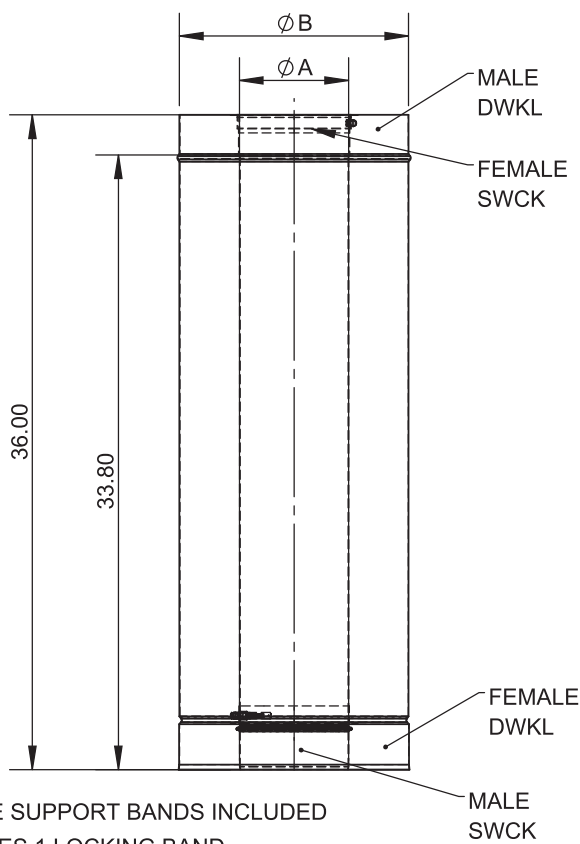

*FLANGE SUPPORT BANDS INCLUDED
*INCLUDES 1 LOCKING BAND

Ø	6	7	8	9	10	11	12	13	14	16
A	6	7	8	9	10	11	12	13	14	16
B	12.5	13.5	14.5	15.5	16.5	17.5	18.5	19.5	20.5	22.5
lb	42.04	46.51	51.00	55.46	59.93	64.42	68.88	73.35	77.84	86.79

Ø	18	20	22	24	26	28	30	32	34	36
A	18	20	22	24	26	28	30	32	34	36
B	24.5	26.5	28.5	30.5	32.5	34.5	36.5	38.5	40.5	42.5
lb	95.74	104.68	113.63	122.58	131.54	140.47	149.42	158.38	167.33	176.26