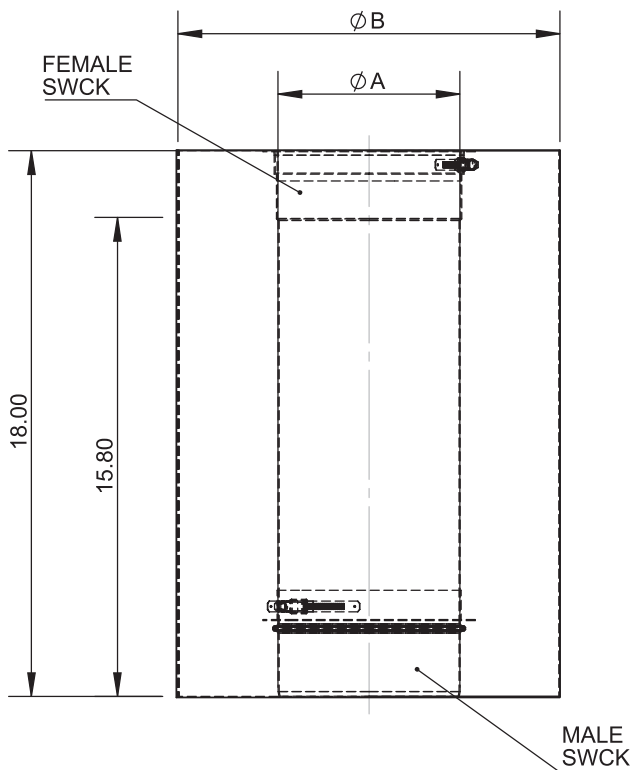

*FLANGE SUPPORT BANDS INCLUDED
*INCLUDES 1 CUT LENGTH LOCKING BAND

Ø	6	7	8	9	10	11	12	13	14	16
A	6	7	8	9	10	11	12	13	14	16
B	12.5	13.5	14.5	15.5	16.5	17.5	18.5	19.5	20.5	22.5
lb	21.69	23.98	26.27	28.53	30.82	33.11	35.40	37.69	39.97	44.55

Ø	18	20	22	24	26	28	30	32	34	36
A	18	20	22	24	26	28	30	32	34	36
B	24.5	26.5	28.5	30.5	32.5	34.5	36.5	38.5	40.5	42.5
lb	49.13	53.70	58.28	62.85	67.43	71.98	76.56	81.14	85.71	90.29