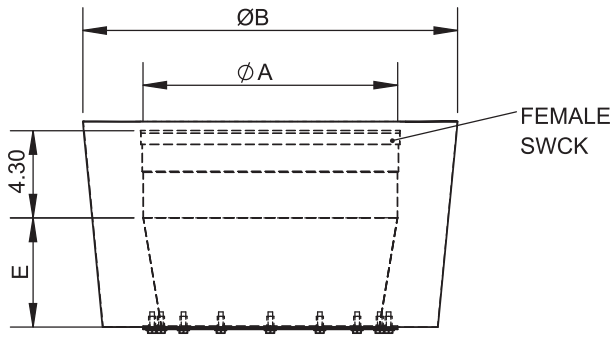

Ø	14	16	18	20
A	14	16	18	20
B	20.5	22.5	24.5	26.5
C	12			
D	16.35	21.3	26.25	31.2
E	7	10	13	16
n	18	18	22	22
lb	25.19	35.42	47.39	60.48

drawn by	JJR	model	DW-NAKS-CK-ZC	code	NWHO	description	DW-NAKS-CKØ-NWHO-ZC No Weld Hood Adapter Oval - Start