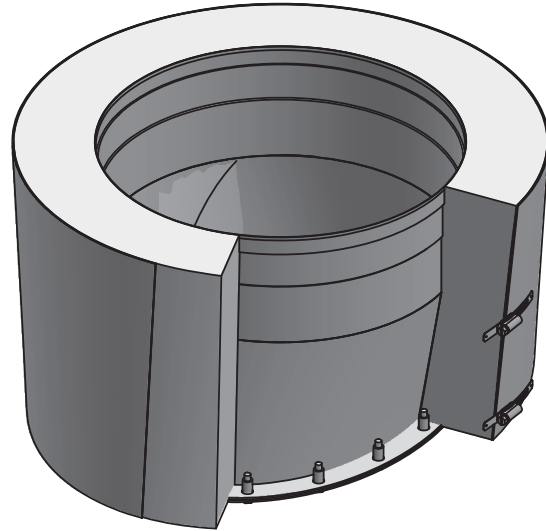

Ø	14	16	18	20
A	14	16	18	20
B	20.5	22.5	24.5	26.5
C	12			
D	16.35	21.3	26.25	31.2
E	7	10	13	16
n	18	18	22	22
lb	25.19	35.42	47.39	60.48

drawn by	JJR	model	DW-NAKS-CK-ZC	code	NWHO	description	DW-NAKS-CKØ-NWHO-ZC No Weld Hood Adapter Oval - Start