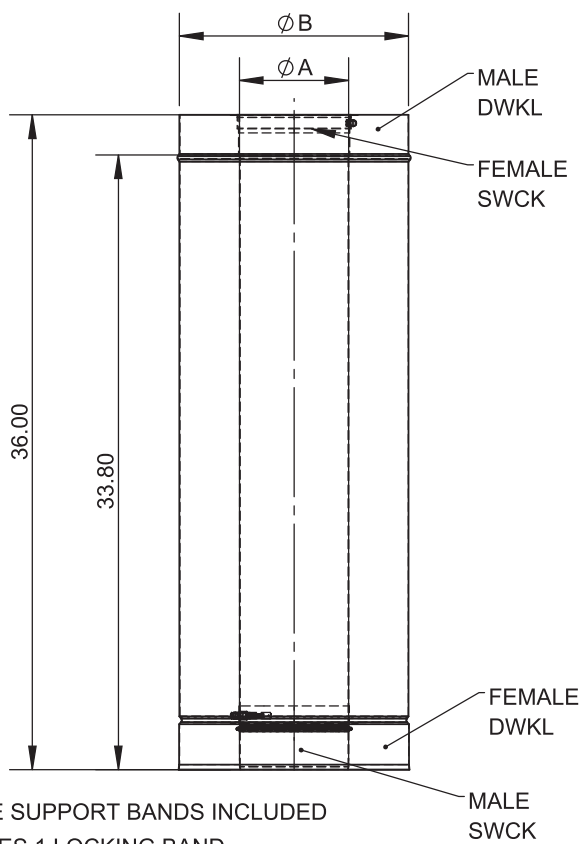

*FLANGE SUPPORT BANDS INCLUDED
*INCLUDES 1 CUT LENGTH LOCKING BAND

drawn by	JJR	model	DW-NAKS-CK-ZC	code	18CL	description	DW-NAKS-CKØ-18CL-ZC 18" Cut Pipe Length			

Ø	6	7	8	9	10	11	12	13	14	16
A	6	7	8	9	10	11	12	13	14	16
B	12.5	13.5	14.5	15.5	16.5	17.5	18.5	19.5	20.5	22.5
lb	42.04	46.51	51.00	55.46	59.93	64.42	68.88	73.35	77.84	86.79

Ø	18	20	22	24	26	28	30	32	34	36
A	18	20	22	24	26	28	30	32	34	36
B	24.5	26.5	28.5	30.5	32.5	34.5	36.5	38.5	40.5	42.5
lb	95.74	104.68	113.63	122.58	131.54	140.47	149.42	158.38	167.33	176.26