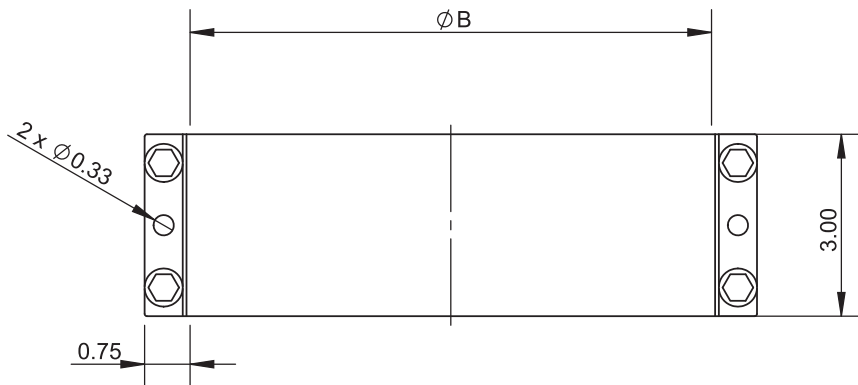

## Grease Duct Spec

**Model:**

**DW-NAKS-CK-ZC-KIT07**

**Double Wall 14" Vertical**

- 2x J-600 Sealant
- 1x DW-NAKS-CK14-LSB-ZC Light Support Band
- 1x DW-NAKS-CK14-APS-ZC Anchor Plate Support
- 1x DW-NAKS-CK14-18CL-ZC 18" Cut Length
- 3x DW-NAKS-CK14-36L-ZC 36" Fixed Length
- 1x DW-NAKS-CK14-NWHO-ZC No-Weld Hood Adapter - Oval
- 1x DW-NAKS-CK14-FPE:29x29-ZC Fan Plate Adapter - End

Vent Diameter	Number of Joints Per 10 oz. Tube
3" - 6"	6.7
8" - 10"	6
11" - 12"	5.3
13" - 16"	4.7
18" - 20"	4
22" - 24"	3.3
26" - 28"	2.7
30" - 32"	2
34" - 36"	1.3
38" - 48"	0.7

	drawn by	model	code	description
	JJR	ALL	J-600	J-600 Sealant

Ø	10	11	12	13	14	16	18	20
B	16.5	17.5	18.5	19.5	20.5	22.5	24.5	26.5
lb	2.90	3.06	3.21	3.37	3.54	3.85	4.16	4.49

Ø	22	24	26	28	30	32	34	36
B	28.5	30.5	32.5	34.5	36.5	38.5	40.5	42.5
lb	4.80	5.13	5.43	5.76	6.07	6.38	6.71	7.02

Ø	18	20	22	24	26	28	30	32	34	36
A	18	20	22	24	26	28	30	32	34	36
B	24.5	26.5	28.5	30.5	32.5	34.5	36.5	38.5	40.5	42.5
C	29.56	31.56	33.56	35.56	37.56	39.56	41.56	43.56	45.56	47.56
lb	54.21	59.49	64.86	70.31	75.86	81.49	87.23	93.04	98.93	104.94