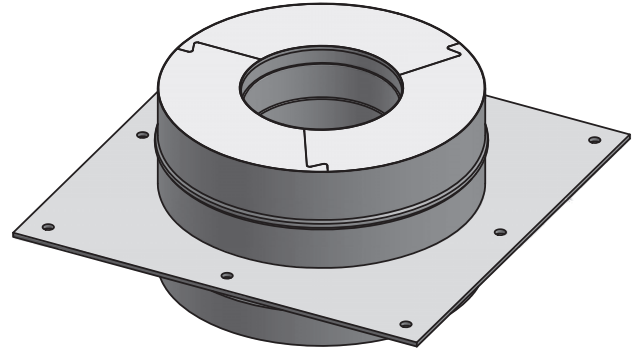

*INCLUDES 1 LOCKING BAND

drawn by	JJR	model	DW-NAKS-CK-ZC	code	APS	description	DW-NAKS-CKØ-APS-ZC Anchor Plate Support