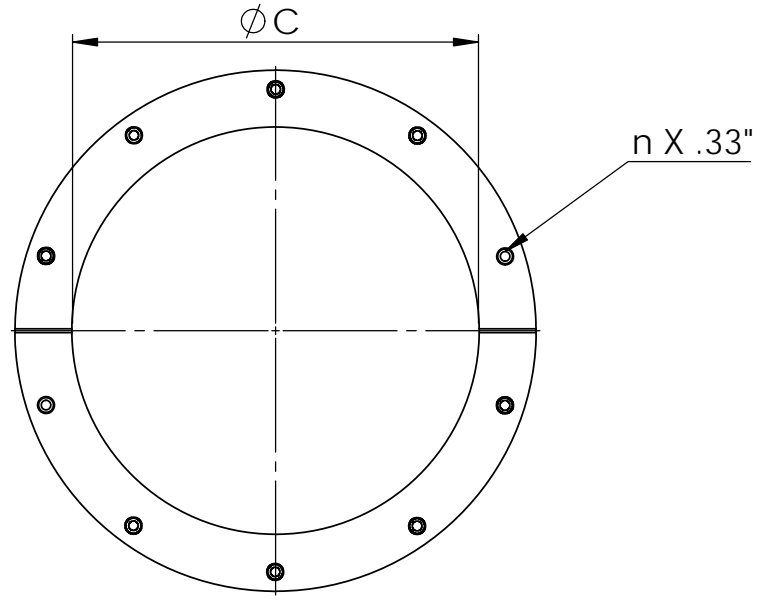

E

\emptyset	10	12
$\emptyset C$	10.5	12.5
n	10	12
lb	3.52	4.06

material: inside/outside	surface: inside/outside	inch / lb		 NORTH AMERICAN KITCHEN SOLUTIONS INCORPORATED	scale
		revisions-no.			format US LETTER
		date	name	description No-Weld Hood Adapter	sheet
		drawn by			code DWNAKSØ-NWHA
		checked by			
		approved by			
		modified by		drawing no.	