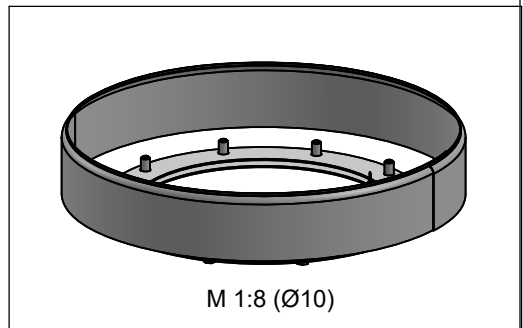

E

\emptyset	10	12
$\emptyset C$	10.5	12.5
n	10	12
lb	3.52	4.06

material: inside/outside	surface: inside/outside	inch / lb		 NORTH AMERICAN KITCHEN SOLUTIONS INCORPORATED	scale
		revisions-no.			format US LETTER
		date	name	description No-Weld Hood Adapter	sheet
		drawn by			code DWNAKSØ-NWHA
		checked by			
		approved by			
		modified by		drawing no.	