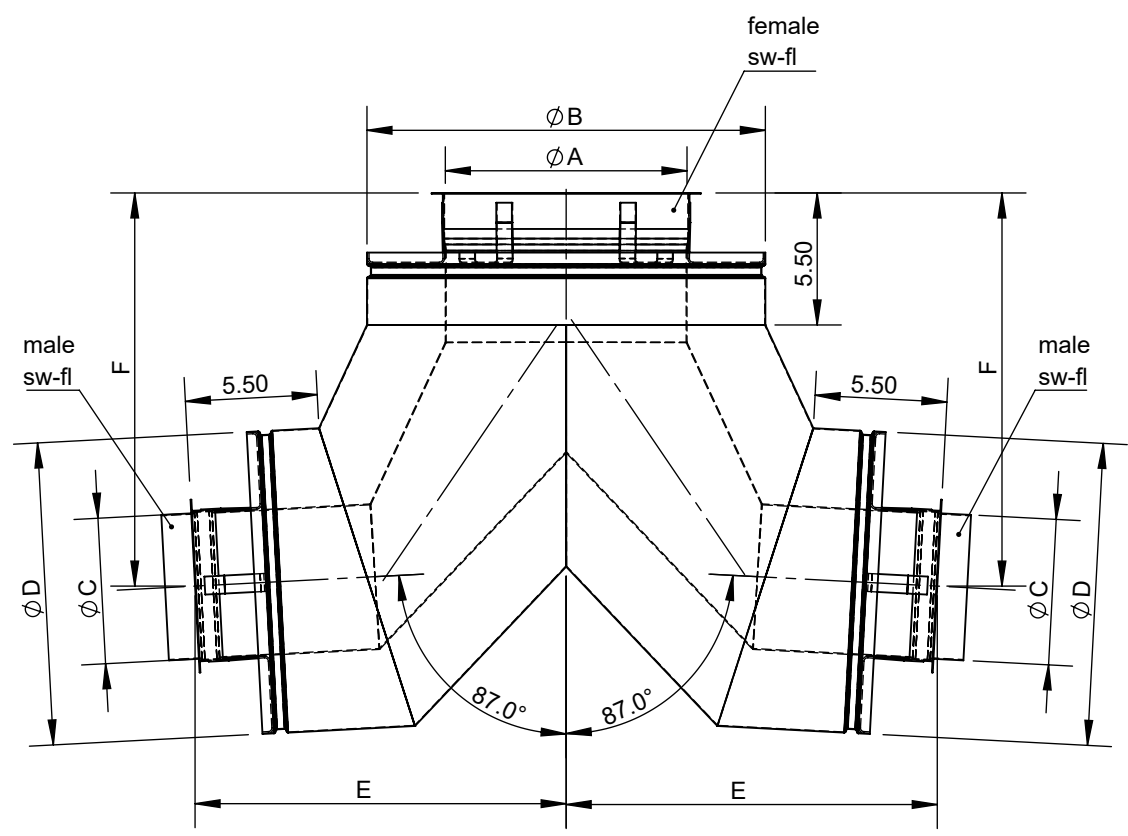

A  
B  
C  
D  
E  
F

<b>Ø</b>	<b>18</b>	<b>20</b>	<b>22</b>
<b>A</b>	18	20	22
<b>B</b>	24.5	26.5	28.5
<b>C</b>	12	14	16
<b>D</b>	18.5	20.5	22.5
<b>E</b>	20.31	21.25	22.2
<b>F</b>	24.63	26.68	28.73
<b>lb</b>	134.61	158.36	183.75

material: inside/outside	surface: inside/outside	inch / lb			 <b>NORTH AMERICAN KITCHEN SOLUTIONS</b> INCORPORATED	scale
		revisions-no.				description <b>87 Degree Bull-Head Tee</b>
		date	name	code DWNAKSØ-87BHTØ	drawing no.	sheet
		drawn by				
		checked by				
		approved by				
		modified by				