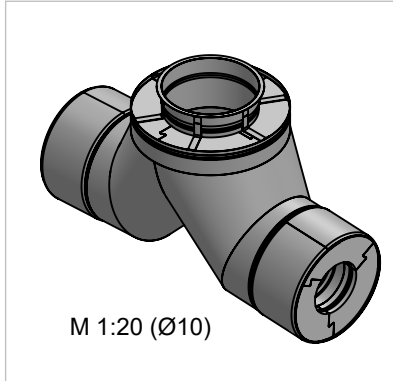

A  
B  
C  
D  
E  
F

<b>Ø</b>	<b>18</b>	<b>20</b>	<b>22</b>
<b>A</b>	18	20	22
<b>B</b>	24.5	26.5	28.5
<b>C</b>	12	14	16
<b>D</b>	18.5	20.5	22.5
<b>E</b>	20.31	21.25	22.2
<b>F</b>	24.63	26.68	28.73
<b>lb</b>	134.61	158.36	183.75

material: inside/outside	surface: inside/outside	inch / lb			 <b>NORTH AMERICAN KITCHEN SOLUTIONS</b> INCORPORATED	scale
		revisions-no.				description <b>87 Degree Bull-Head Tee</b>
		date	name	code DWNAKSØ-87BHTØ	drawing no.	sheet
		drawn by				
		checked by				
		approved by				
		modified by				