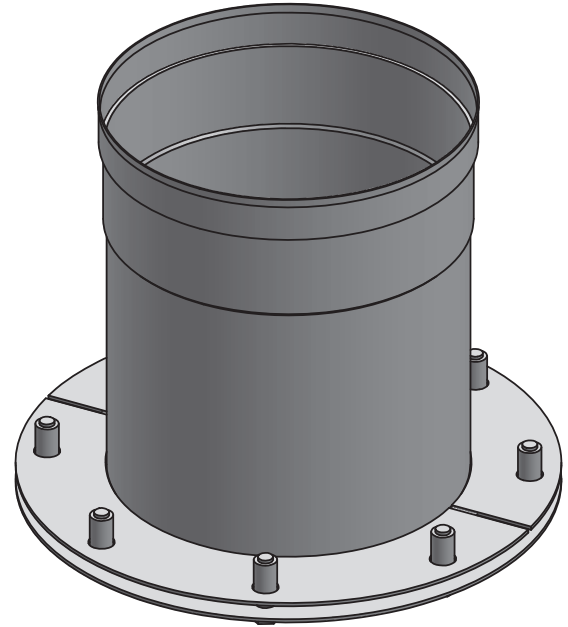

drawn by	JJR	model	SW-NAKS-CK	code	NWHA	description	SW-NAKS-CKϕ-NWHA No-Weld Hood Adapter - Start