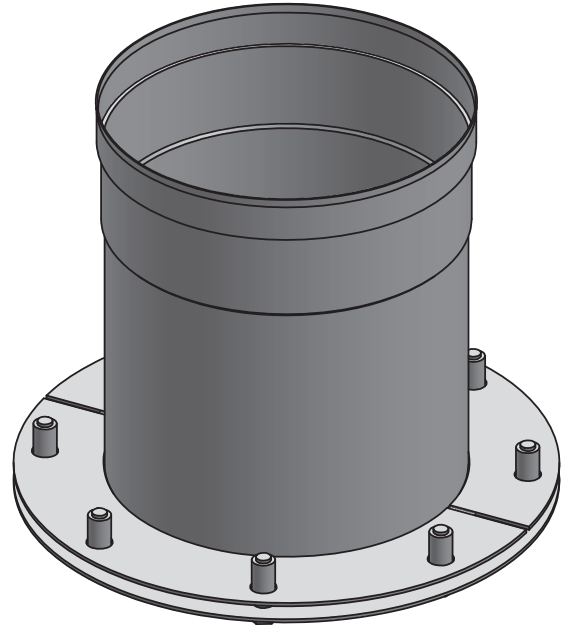

Ø	18	20	22	24	26	28	30	32	34	36
A	18	20	22	24	26	28	30	32	34	36
C	15.14	16.13	17.13	18.13	19.13	20.13	21.13	22.13	23.12	24.12
D	20.16	21.11	22.06	23.01	23.95	24.9	25.85	26.8	27.74	28.69
lb	22.44	26.16	29.99	34.06	38.46	42.99	47.78	52.93	58.19	64.53

*FLANGE SUPPORT BAND INCLUDED
ON SIZES 14" AND ABOVE
*INCLUDES 1 LOCKING BAND

		drawn by	model	code	description
		JJR	SW-NAKS-CK	87EA	SW-NAKS-CKØ-87EA 87 Elbow Access

Ø	6	7	8	9	10	11	12			
A	6	7	8	9	10	11	12			
C	8.07	9.07	10.07	11.07	12.07	13.07	14.07			
n	8			10			12			
lb	2.49	2.82	3.15	3.54	3.87	4.27	4.60			