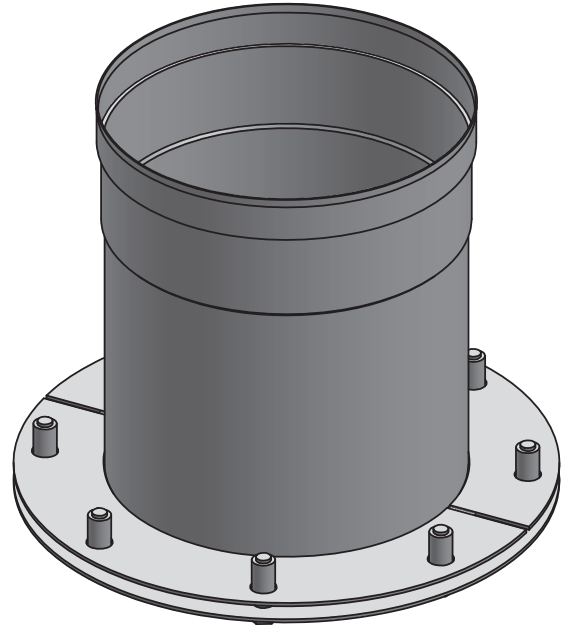

drawn by	JJR	model	SW-NAKS-CK	code	NWHA	description	SW-NAKS-CKØ-NWHA No-Weld Hood Adapter - Start