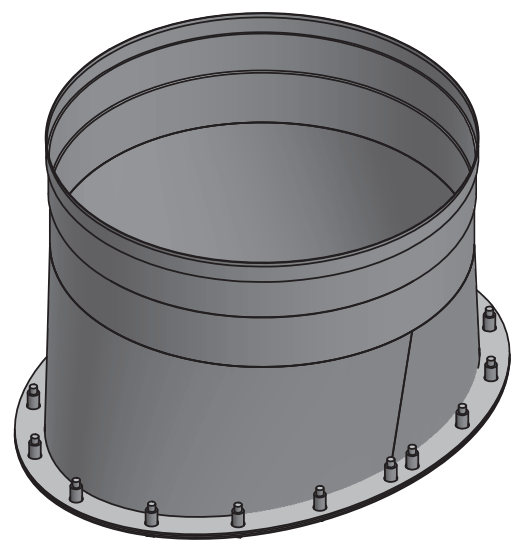

ϕ	14	16	18	20
A	14	16	18	20
C	12			
D	16.35	21.3	26.25	31.2
E	7	10	13	16
n	18	18	22	22
lb	8.69	12.30	16.65	21.45

drawn by	JJR	model	SW-NAKS-CK	code	NWHO	description	SW-NAKS-CKϕ-NWHO No Weld Hoof Adapter Oval - Start