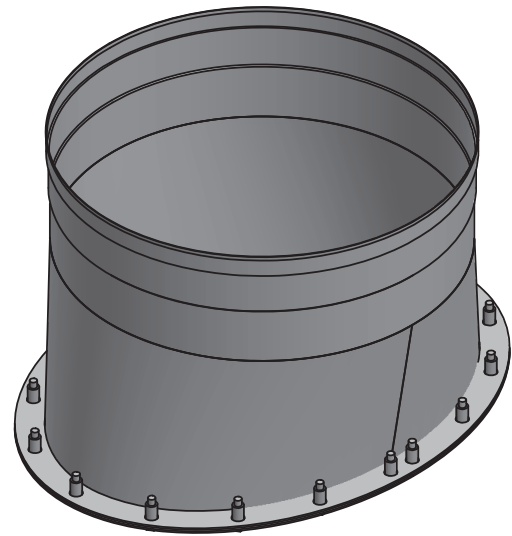

Ø	14	16	18	20
A	14	16	18	20
C	12			
D	16.35	21.3	26.25	31.2
E	7	10	13	16
n	18	18	22	22
lb	8.69	12.30	16.65	21.45

drawn by	JJR	model	SW-NAKS-CK	code	NWHO	description	SW-NAKS-CKØ-NWHO No Weld Hoof Adapter Oval - Start