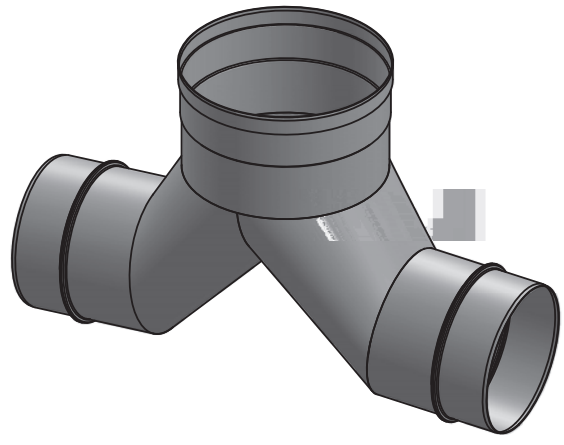

Ø	6	7	8	9	10	11	12	13	14	16
A	6	7	8	9	10	11	12	13	14	16
C	Customer Dimension									
E	Customer Dimension									
F	Customer Dimension									

Ø	18	20	22	24	26	28	30	32	34	36
A	18	20	22	24	26	28	30	32	34	36
C	Customer Dimension									
E	Customer Dimension									
F	Customer Dimension