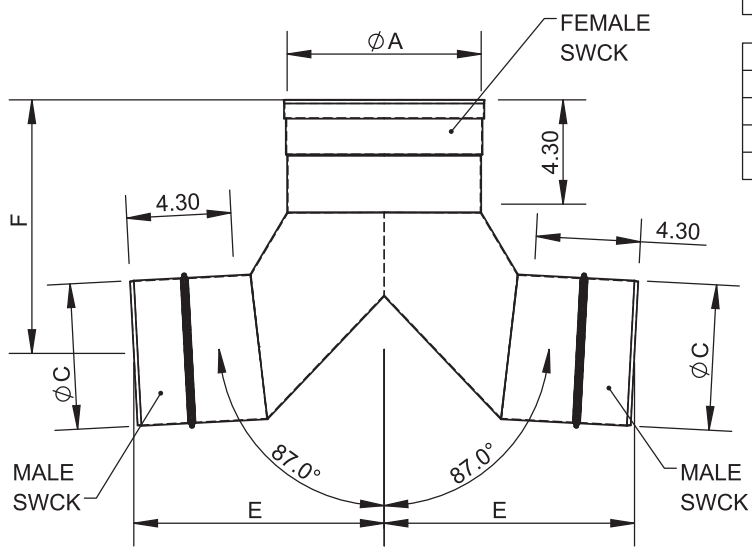

Ø	6	7	8	9	10	11	12	13	14	16
A	6	7	8	9	10	11	12	13	14	16
C	9.14	9.64	10.14	10.64	11.14	11.64	12.13	12.63	13.13	14.14
D	14.47	14.95	15.42	15.89	16.37	16.84	17.32	17.79	18.26	19.22
lb	4.27	5.04	5.85	6.69	7.66	8.58	9.57	10.58	11.66	19.07

Ø	18	20	22	24	26	28	30	32	34	36
A	18	20	22	24	26	28	30	32	34	36
C	15.14	16.13	17.13	18.13	19.13	20.13	21.13	22.13	23.12	24.12
D	20.16	21.11	22.06	23.01	23.95	24.9	25.85	26.8	27.74	28.69
lb	22.44	26.16	29.99	34.06	38.46	42.99	47.78	52.93	58.19	64.53

*FLANGE SUPPORT BAND INCLUDED
ON SIZES 14" AND ABOVE
*INCLUDES 1 LOCKING BAND

		drawn by	JJR	model	SW-NAKS-CK	code	87EA	description	SW-NAKS-CKØ-87EA 87 Elbow Access	
--	--	----------	-----	-------	------------	------	------	-------------	---	--

Ø	6	7	8	9	10	11	12	13	14	16
A	6	7	8	9	10	11	12	13	14	16
C	Customer Dimension									
E	Customer Dimension									
F	Customer Dimension									

Ø	18	20	22	24	26	28	30	32	34	36
A	18	20	22	24	26	28	30	32	34	36
C	Customer Dimension									
E	Customer Dimension									
F	Customer Dimension									