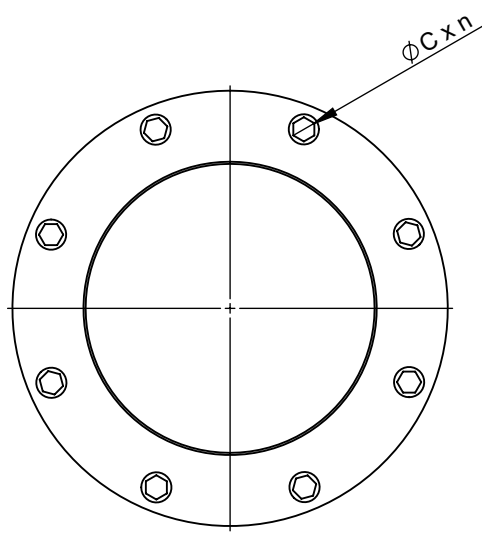

1

2

3

4

A

B

C

D

E

F

Ø	6	7	8	9	10	11	12
A	6	7	8	9	10	11	12
ØC	0.44						
n	8			10		12	
lb	2.49	2.82	3.15	3.54	3.87	4.27	4.60

material: inside/outside  surface: inside/outside  UL-no.	inch / lb		 <b>NORTH AMERICAN KITCHEN SOLUTIONS</b> INCORPORATED	scale	
	revisions-no.			1:4	
	date	name		description	format
	drawn by	2022		No Weld Hood Adapter - Start	US LETTER
	checked by				sheet
approved by			1 of 1		
modified by					
			code		
			SW-NAKS-CKØ-NWHA		
			drawing no.		