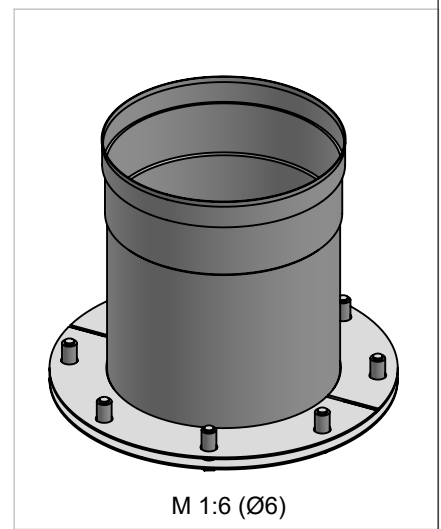

E

F

Ø	6	7	8	9	10	11	12
A	6	7	8	9	10	11	12
ØC	0.44						
n	8			10		12	
lb	2.49	2.82	3.15	3.54	3.87	4.27	4.60

material: inside/outside  surface: inside/outside  UL-no.	inch / lb		 <b>NORTH AMERICAN KITCHEN SOLUTIONS</b> INCORPORATED	scale	
	revisions-no.			1:4	
	date	name		description	format
	drawn by	2022		No Weld Hood Adapter - Start	US LETTER
	checked by				sheet
approved by			1 of 1		
modified by					
			code		
			SW-NAKS-CKØ-NWHA		
			drawing no.		