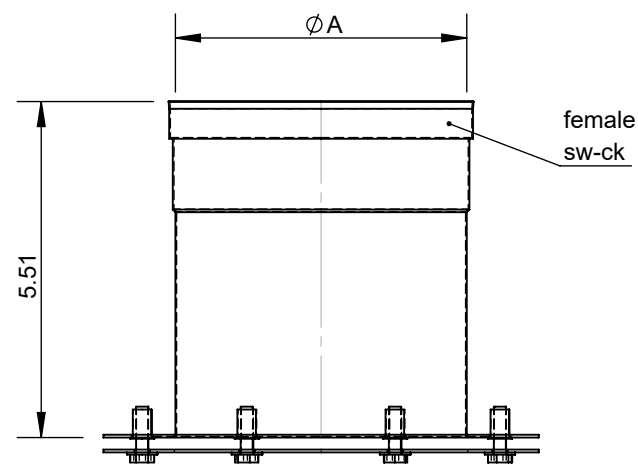

E

F

Ø	6	7	8	9	10	11	12
A	6	7	8	9	10	11	12
ØC	0.44						
n	8			10		12	
lb	2.49	2.82	3.15	3.54	3.87	4.27	4.60

material: inside/outside  surface: inside/outside  UL-no.	inch / lb		 <b>NORTH AMERICAN KITCHEN SOLUTIONS</b> INCORPORATED	scale	
	revisions-no.			1:4	
	date	name		description	format
	drawn by	2022		No Weld Hood Adapter - Start	US LETTER
	checked by				sheet
approved by			1 of 1		
modified by					
			code		
			SW-NAKS-CKØ-NWHA		
			drawing no.		